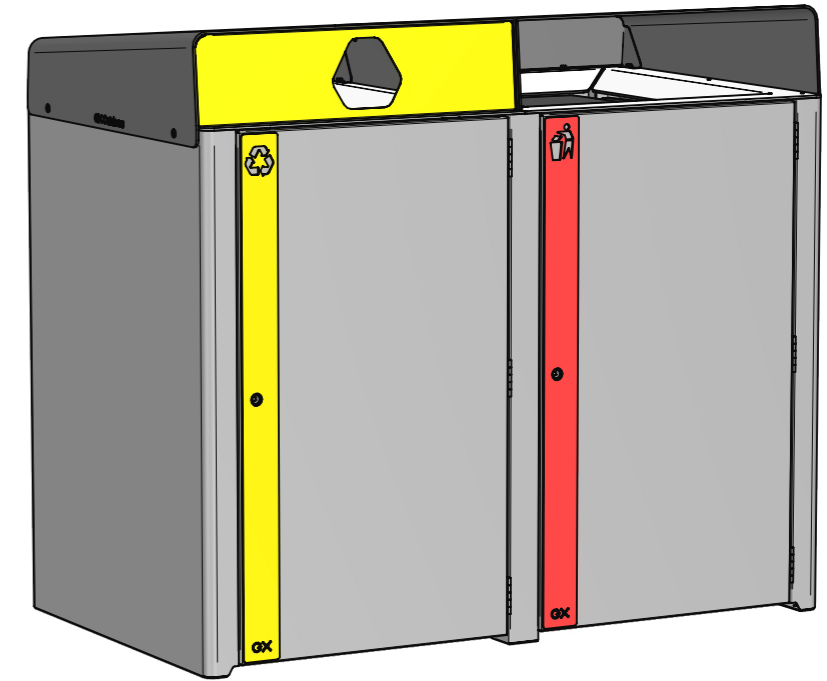

URBE-DC-240-015
Bin Enclosure with Rear Fascias, LH Recycle Fascia,
LH Recycle Dec. Panel & RH Waste Dec. Panel