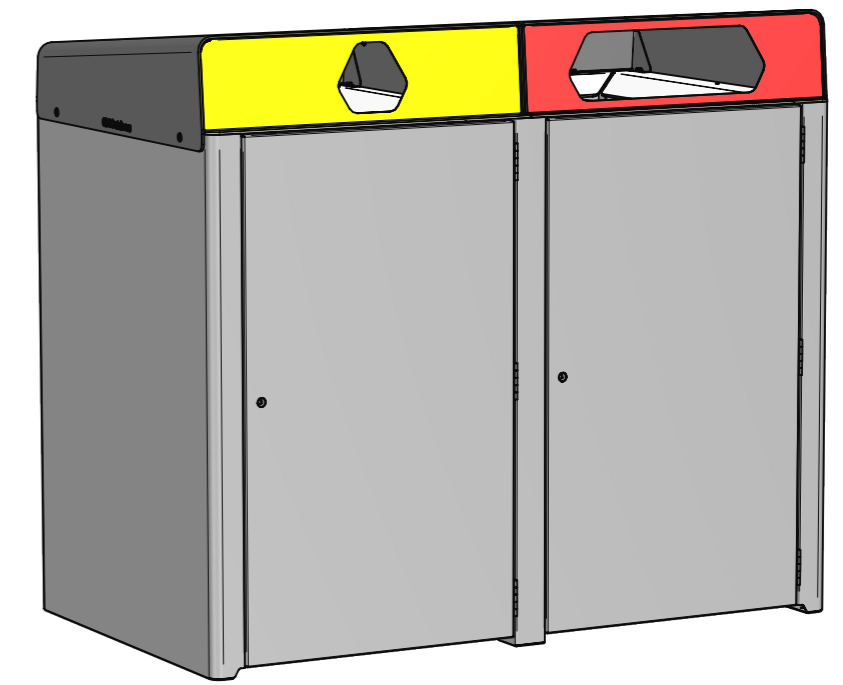

URBE-DC-240-006
Bin Enclosure with Rear Fascias, LH Recycle Fascia & RH Waste Fascia