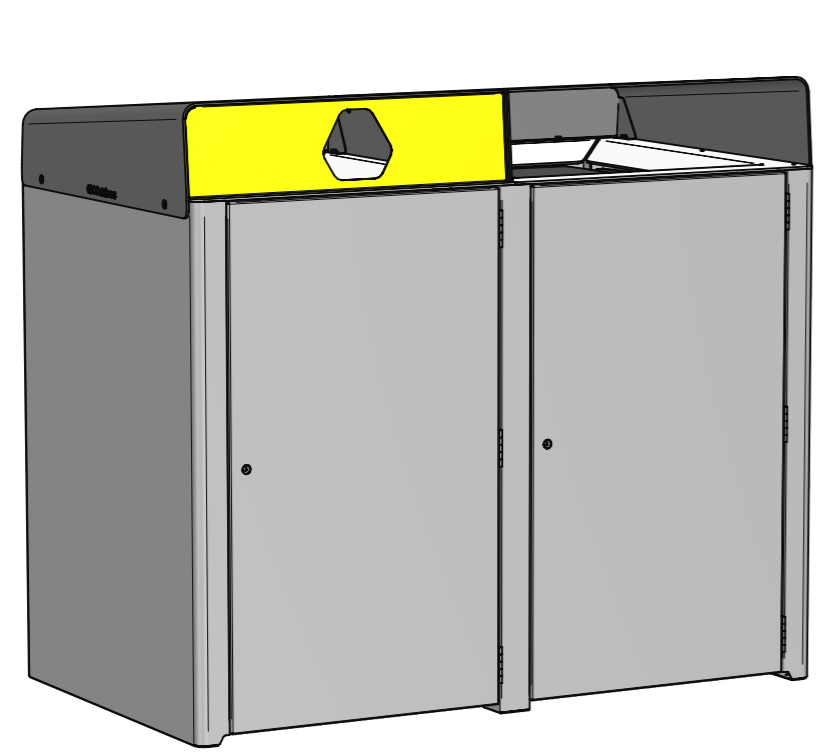

URBE-DC-240-001 Shown for reference - See Sht 2, 3 & 4 for optional accessories

TOP VIEW  
SCALE: NTS

PICTORIAL VIEW - BASE BIN CABINET  
(URBE-DC-240-001)

PICTORIAL VIEW - WITH OPTIONAL ACCESSORIES  
(URBE-DC-240-016)

ELEVATION  
SCALE: NTS

SIDE VIEW  
SCALE: NTS

FOOTPRINT  
SECTION A-A  
SCALE 1:20

**URBE-DC-240-001**  
Standard Bin Enclosure

**URBE-DC-240-002**  
Bin Enclosure with Rear Fascias

**URBE-DC-240-003**  
Bin Enclosure with Rear Fascias and RH Recycle Fascia