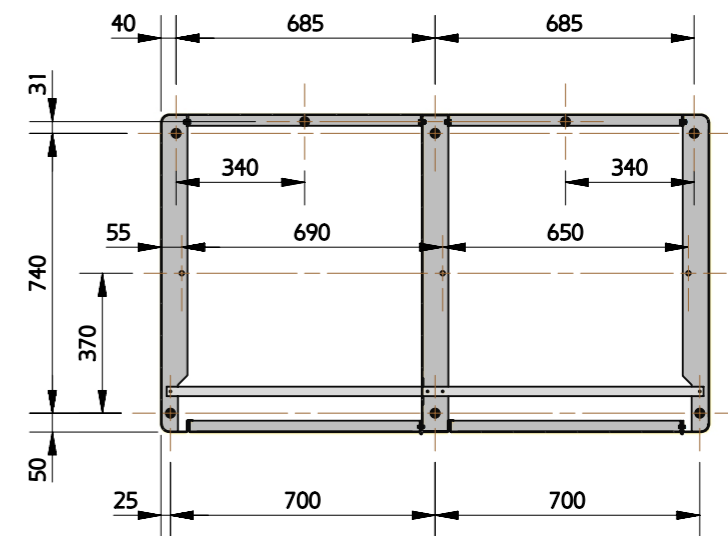

URBE-DC-240-001 Shown for reference - See Sht 2, 3 & 4 for optional accessories

TOP VIEW  
SCALE: NTS

PICTORIAL VIEW - BASE BIN CABINET  
(URBE-DC-240-001)

PICTORIAL VIEW - WITH OPTIONAL ACCESSORIES  
(URBE-DC-240-016)

ELEVATION  
SCALE: NTS

SIDE VIEW  
SCALE: NTS

FOOTPRINT  
SECTION A-A  
SCALE 1:20

**URBE-DC-240-001**  
Standard Bin Enclosure

**URBE-DC-240-002**  
Bin Enclosure with Rear Fascias

**URBE-DC-240-003**  
Bin Enclosure with Rear Fascias and RH Recycle Fascia