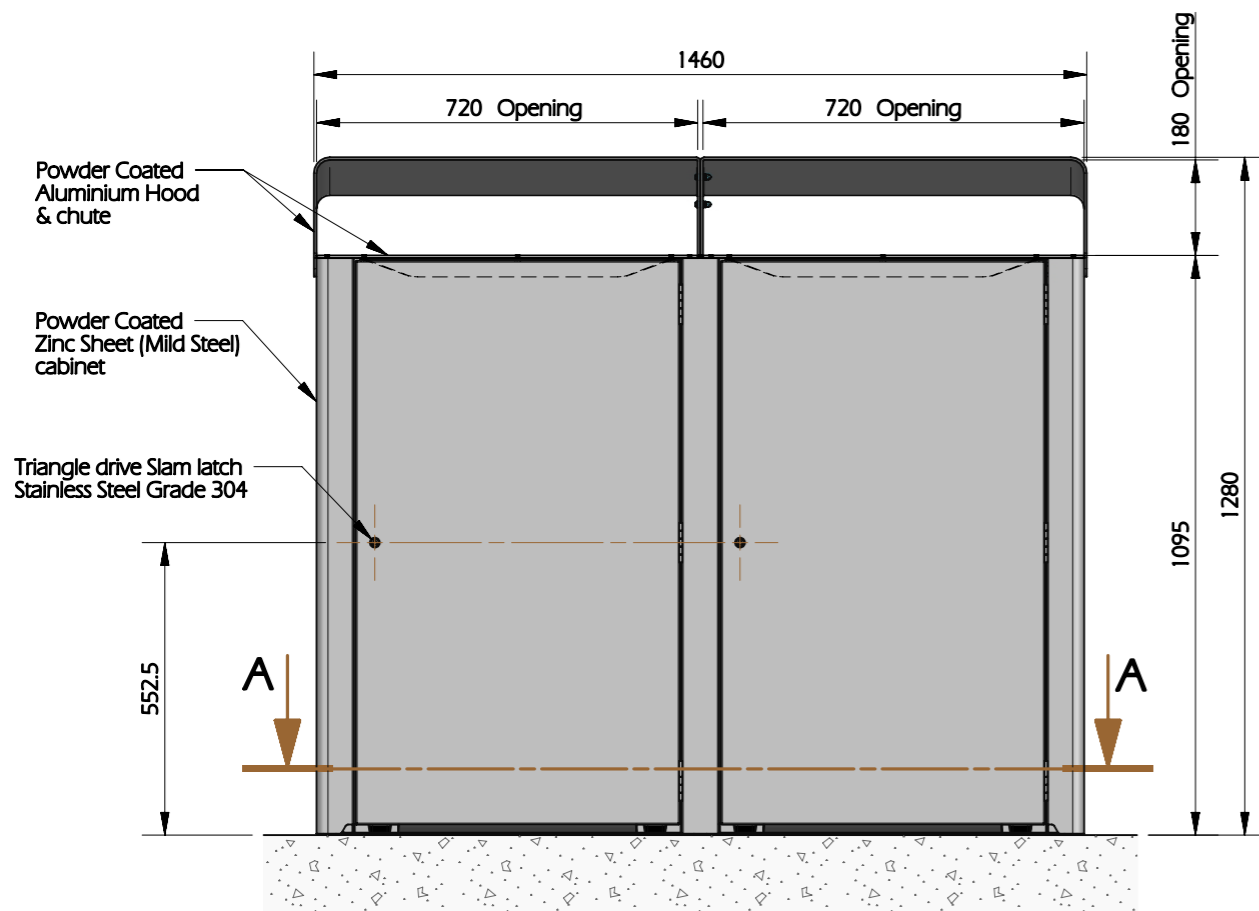

URBE-DC-240-001 Shown for reference - See Sht 2, 3 & 4 for optional accessories

TOP VIEW  
SCALE: NTS

PICTORIAL VIEW - BASE BIN CABINET  
(URBE-DC-240-001)

PICTORIAL VIEW - WITH OPTIONAL ACCESSORIES  
(URBE-DC-240-016)

ELEVATION  
SCALE: NTS

SIDE VIEW  
SCALE: NTS

FOOTPRINT  
SECTION A-A  
SCALE 1:20

**URBE-DC-240-001**  
Standard Bin Enclosure

**URBE-DC-240-002**  
Bin Enclosure with Rear Fascias

**URBE-DC-240-003**  
Bin Enclosure with Rear Fascias and RH Recycle Fascia