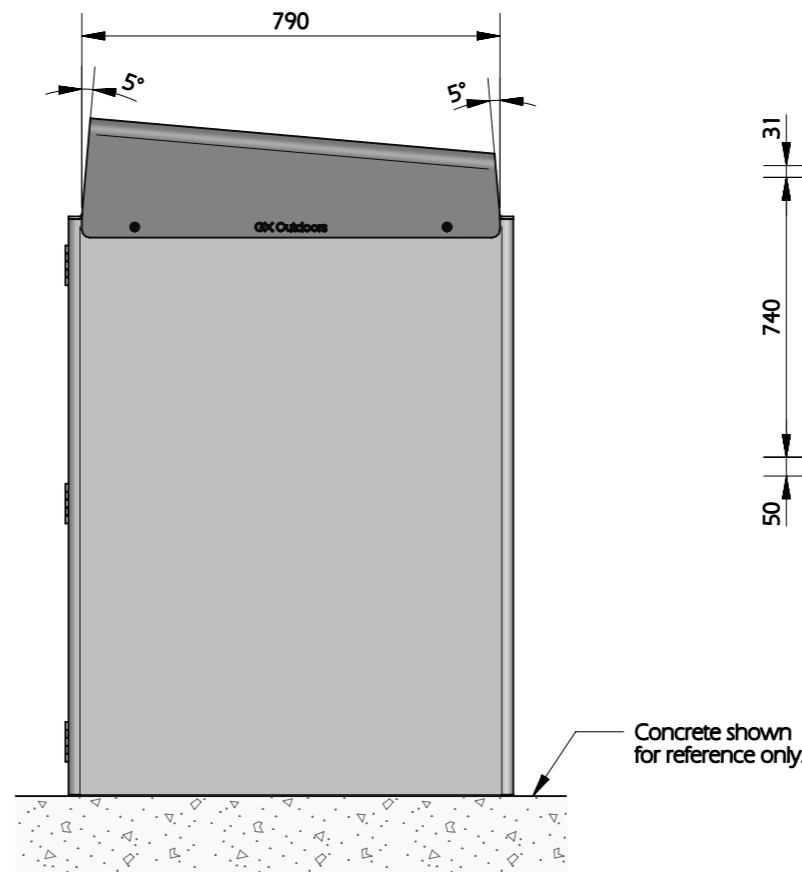

URBE-DC-240-001 Shown for reference - See Sht 2, 3 & 4 for optional accessories

TOP VIEW  
SCALE: NTS

PICTORIAL VIEW - BASE BIN CABINET  
(URBE-DC-240-001)

PICTORIAL VIEW - WITH OPTIONAL ACCESSORIES  
(URBE-DC-240-016)

ELEVATION  
SCALE: NTS

SIDE VIEW  
SCALE: NTS

FOOTPRINT  
SECTION A-A  
SCALE 1:20

**URBE-DC-240-001**  
Standard Bin Enclosure

**URBE-DC-240-002**  
Bin Enclosure with Rear Fascias

**URBE-DC-240-003**  
Bin Enclosure with Rear Fascias and RH Recycle Fascia