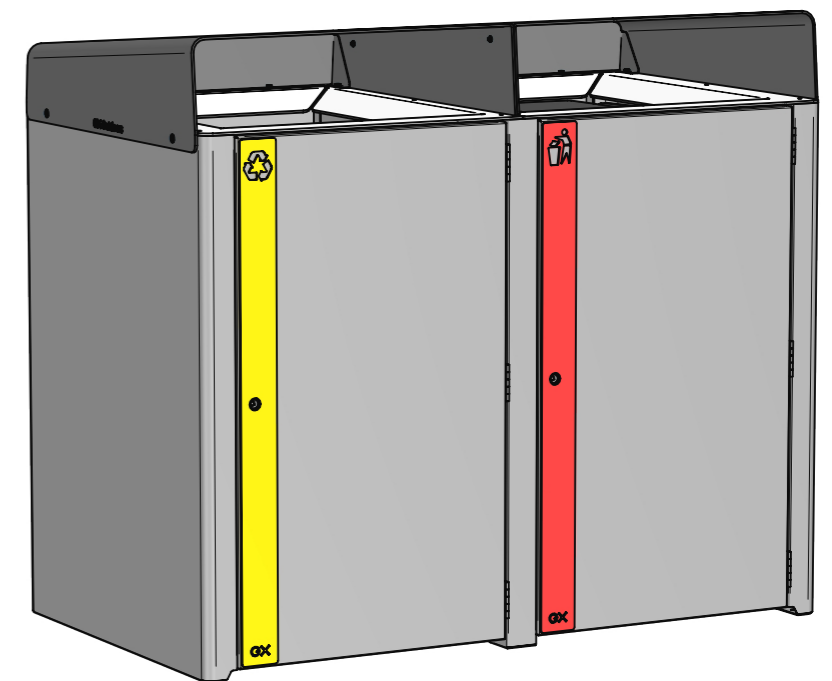

URBE-DC-240-012
Bin Enclosure with Rear Fascias & LH Recycle Dec. Panel & RH Waste Dec. Panel