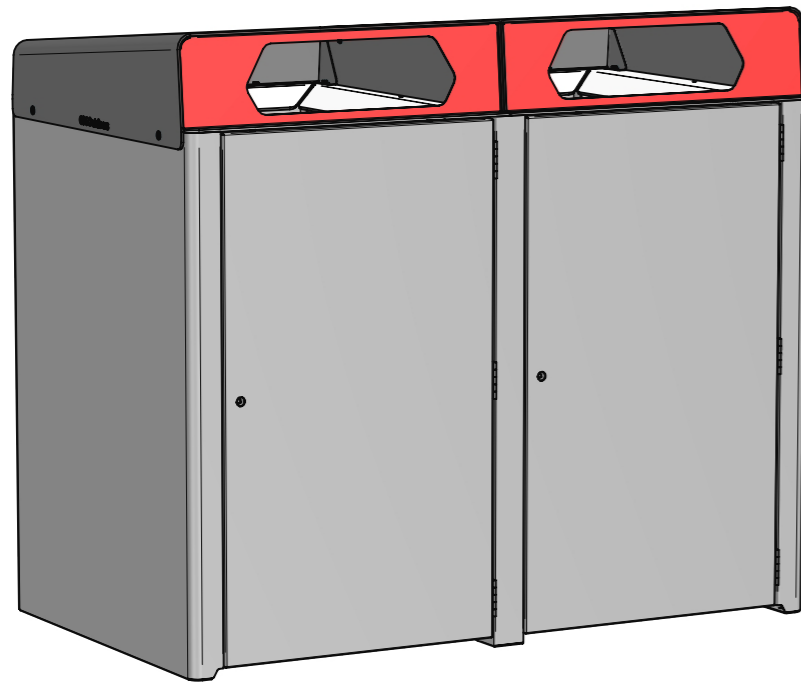

URBE-DC-240-001 Shown for reference - See Sht 2, 3 & 4 for optional accessories

TOP VIEW  
SCALE: NTS

PICTORIAL VIEW - BASE BIN CABINET  
(URBE-DC-240-001)

PICTORIAL VIEW - WITH OPTIONAL ACCESSORIES  
(URBE-DC-240-016)

ELEVATION  
SCALE: NTS

SIDE VIEW  
SCALE: NTS

FOOTPRINT  
SECTION A-A  
SCALE 1:20

**URBE-DC-240-001**  
Standard Bin Enclosure

**URBE-DC-240-002**  
Bin Enclosure with Rear Fascias

**URBE-DC-240-003**  
Bin Enclosure with Rear Fascias and RH Recycle Fascia

**URBE-DC-240-007**  
Bin Enclosure with Rear Fascias & LH + RH Waste Fascias

**URBE-DC-240-008**  
Bin Enclosure with LH Waste Dec. Panel & RH Recycle Dec Panel

**URBE-DC-240-009**  
Bin Enclosure with LH Waste Dec. Panel & RH Recycle Dec Panel