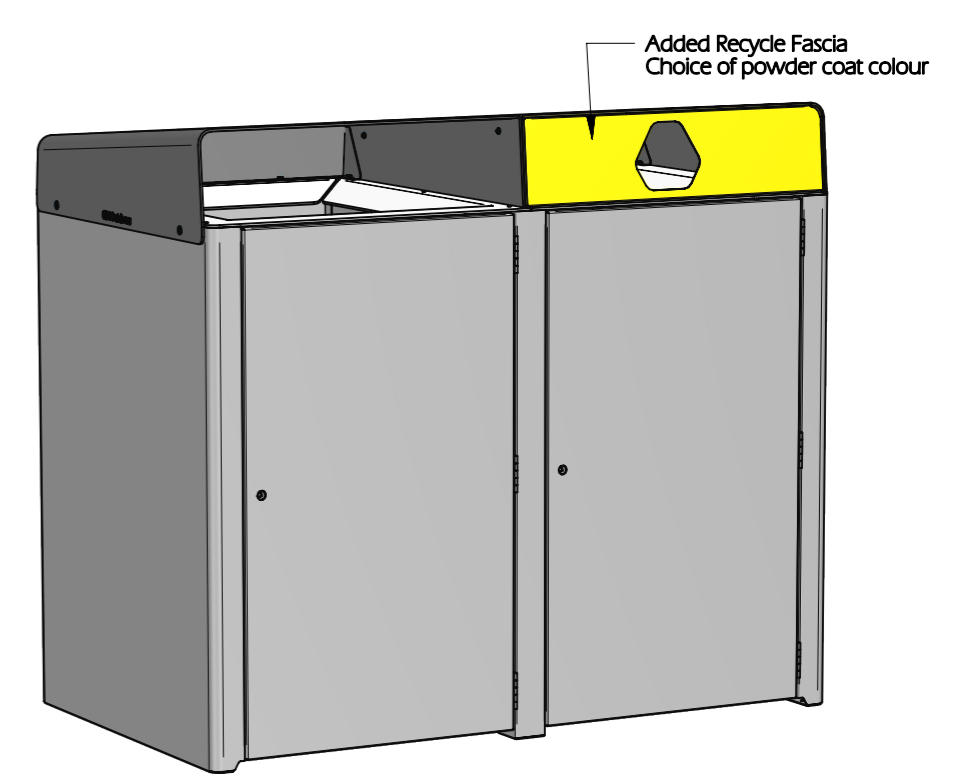

URBE-DC-240-001 Shown for reference - See Sht 2, 3 & 4 for optional accessories

TOP VIEW  
SCALE: NTS

PICTORIAL VIEW - BASE BIN CABINET  
(URBE-DC-240-001)

PICTORIAL VIEW - WITH OPTIONAL ACCESSORIES  
(URBE-DC-240-016)

ELEVATION  
SCALE: NTS

SIDE VIEW  
SCALE: NTS

FOOTPRINT  
SECTION A-A  
SCALE 1:20

**URBE-DC-240-001**  
Standard Bin Enclosure

**URBE-DC-240-002**  
Bin Enclosure with Rear Fascias

**URBE-DC-240-003**  
Bin Enclosure with Rear Fascias and RH Recycle Fascia