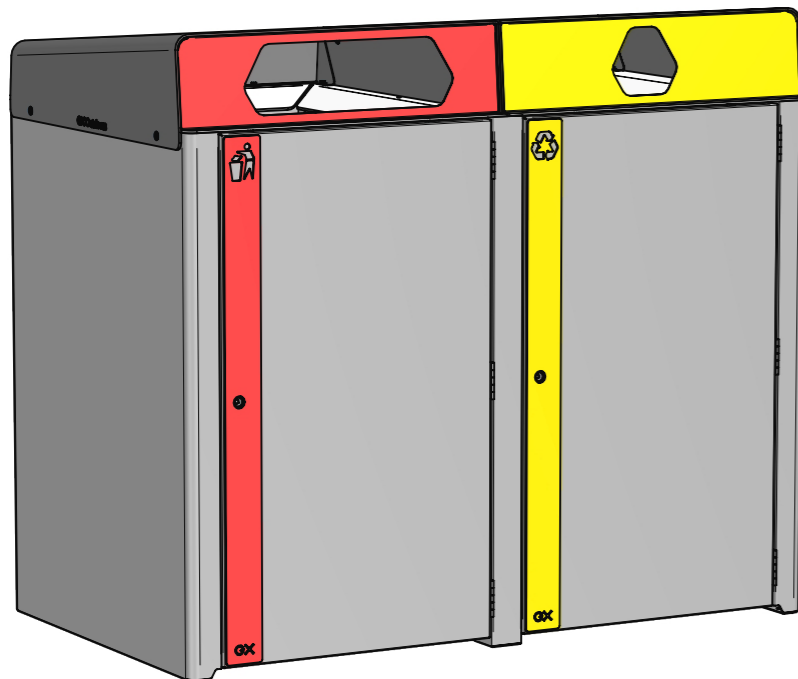

URBE-DC-240-016
Bin Enclosure with Rear Fascias, LH Waste Fascia & RH Recycle Fascia,
LH Waste Dec. Panel & RH Recycle Dec. Panel