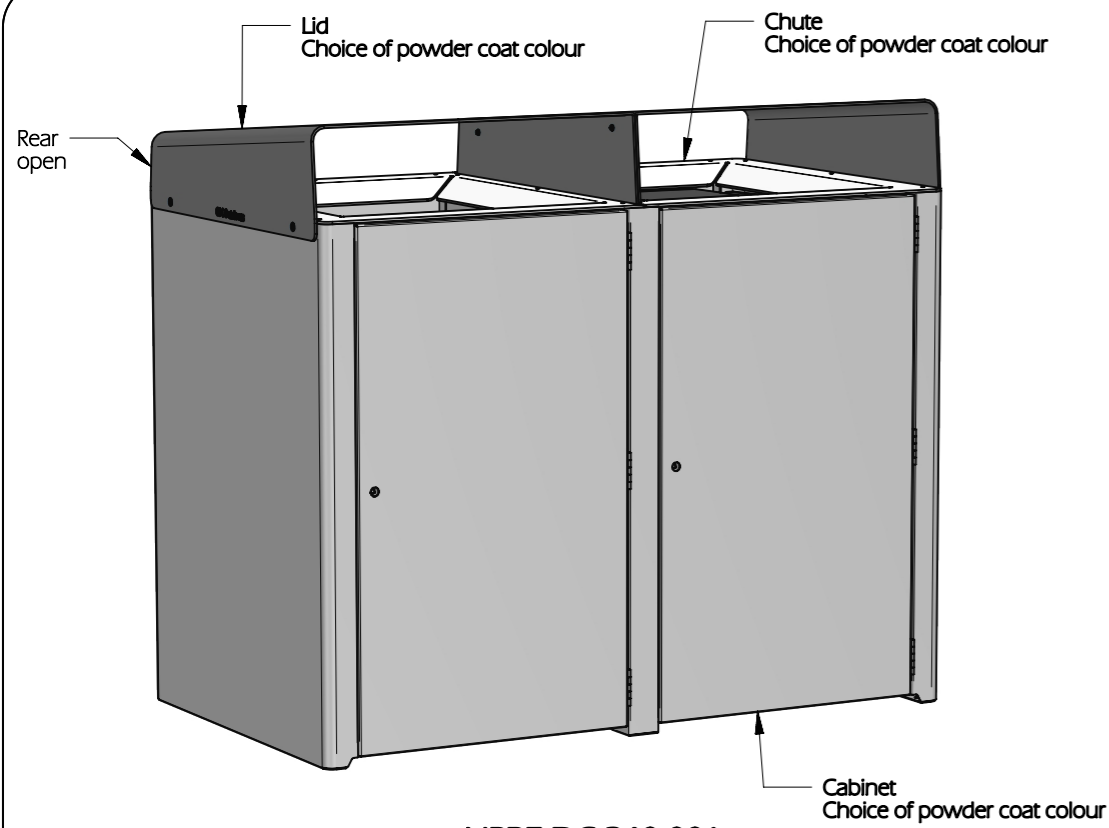

URBE-DC-240-001 Shown for reference - See Sht 2, 3 & 4 for optional accessories

TOP VIEW  
SCALE: NTS

PICTORIAL VIEW - BASE BIN CABINET  
(URBE-DC-240-001)

PICTORIAL VIEW - WITH OPTIONAL ACCESSORIES  
(URBE-DC-240-016)

ELEVATION  
SCALE: NTS

SIDE VIEW  
SCALE: NTS

FOOTPRINT  
SECTION A-A  
SCALE 1:20

**URBE-DC-240-001**  
Standard Bin Enclosure

**URBE-DC-240-002**  
Bin Enclosure with Rear Fascias

**URBE-DC-240-003**  
Bin Enclosure with Rear Fascias and RH Recycle Fascia