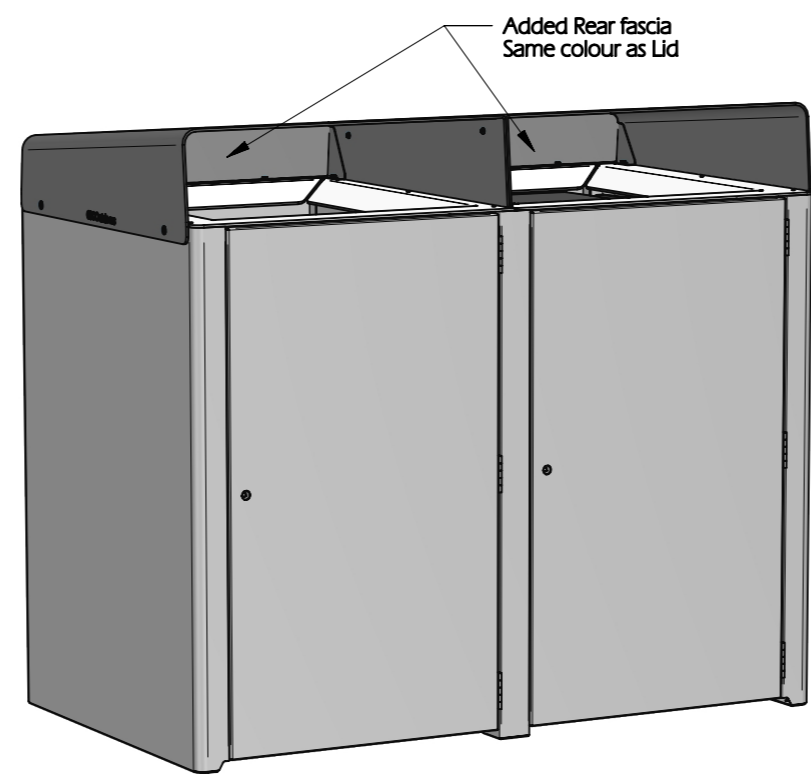

URBE-DC-240-001 Shown for reference - See Sht 2, 3 & 4 for optional accessories

TOP VIEW  
SCALE: NTS

PICTORIAL VIEW - BASE BIN CABINET  
(URBE-DC-240-001)

PICTORIAL VIEW - WITH OPTIONAL ACCESSORIES  
(URBE-DC-240-016)

ELEVATION  
SCALE: NTS

SIDE VIEW  
SCALE: NTS

FOOTPRINT  
SECTION A-A  
SCALE 1:20

**URBE-DC-240-001**  
Standard Bin Enclosure

**URBE-DC-240-002**  
Bin Enclosure with Rear Fascias

**URBE-DC-240-003**  
Bin Enclosure with Rear Fascias and RH Recycle Fascia