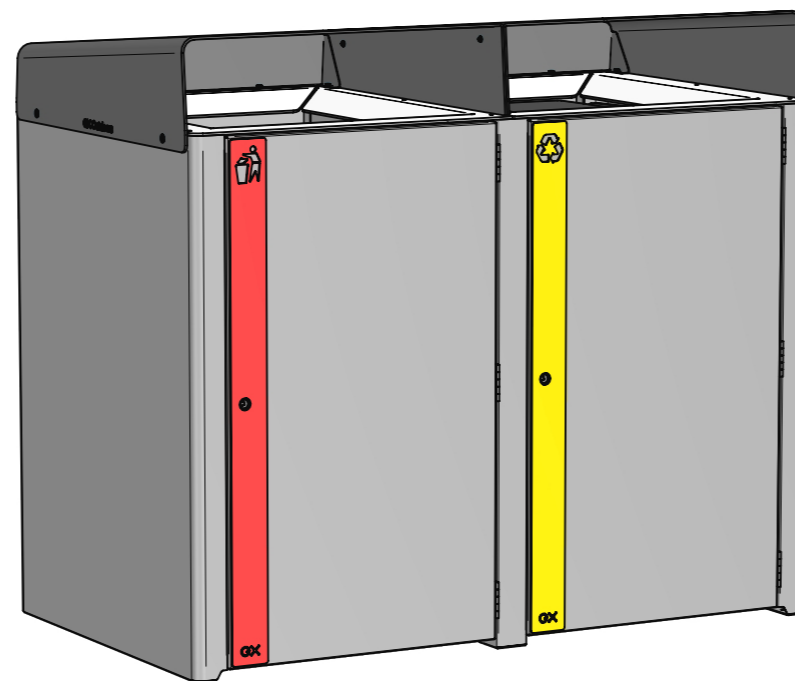

URBE-DC-240-011
Bin Enclosure with Rear Fascias & LH Waste Dec. Panel & RH Recycle Dec. Panel