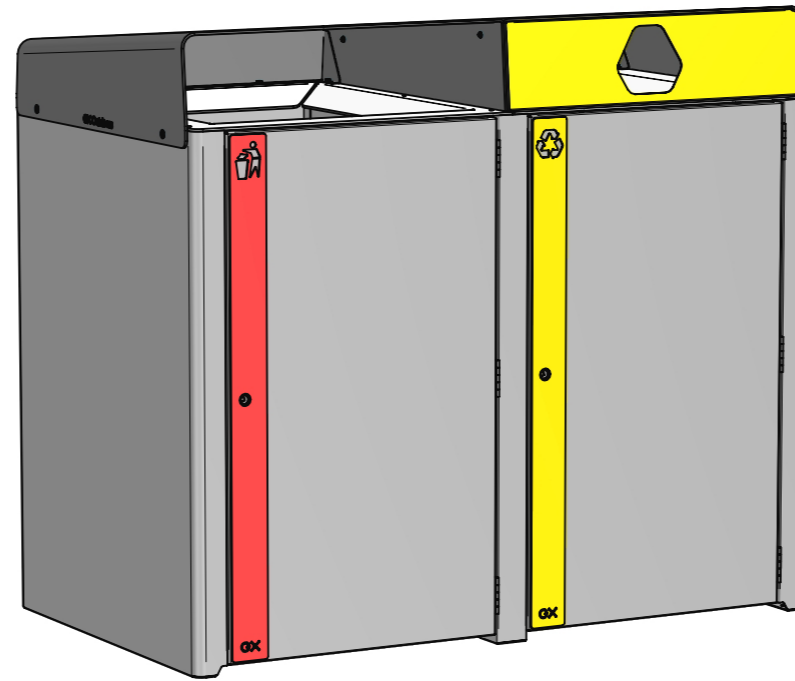

URBE-DC-240-014
Bin Enclosure with Rear Fascias, RH Recycle Fascia,
LH Waste Dec. Panel & RH Recycle Dec. Panel