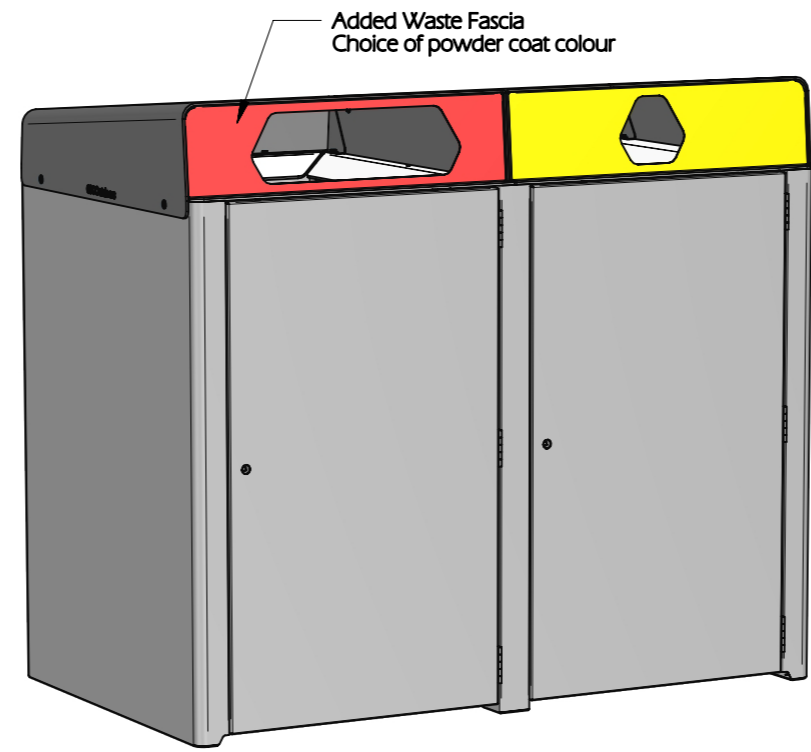

URBE-DC-240-005
Bin Enclosure with Rear Fascias, LH Waste Fascia & RH Recycle Fascia