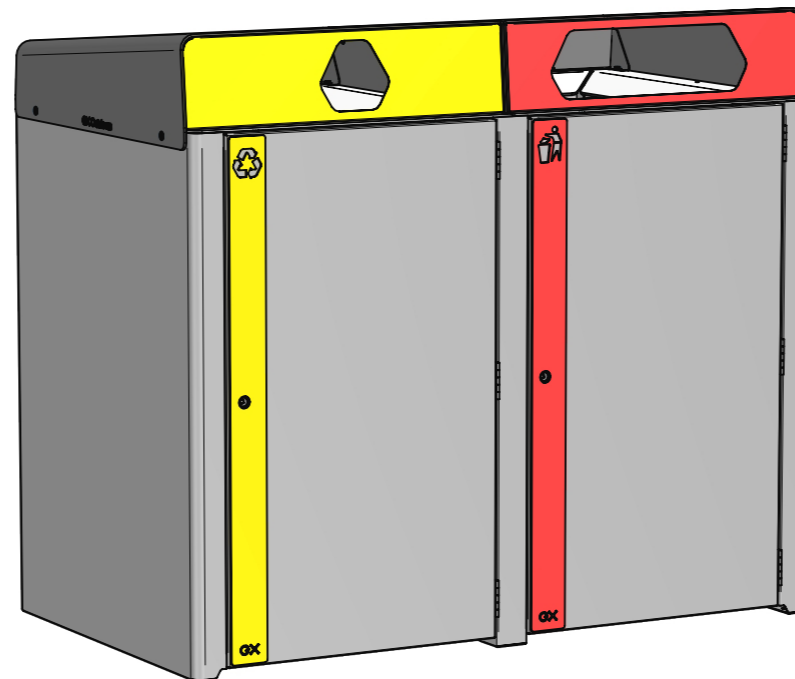

URBE-DC-240-017
Bin Enclosure with Rear Fascias, LH Recycle Fascia &
RH Waste Fascia, LH Recycle Dec. Panel & RH Waste Dec. Panel