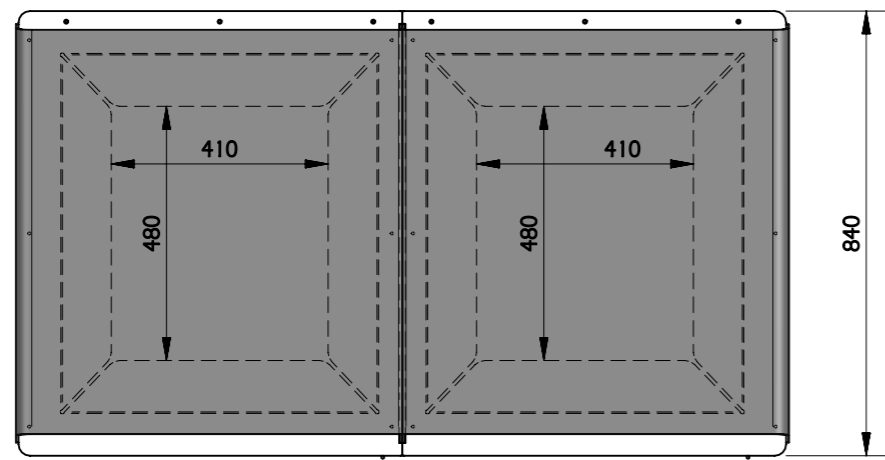

URBE-DC-240-001 Shown for reference - See Sht 2, 3 & 4 for optional accessories

TOP VIEW  
SCALE: NTS

PICTORIAL VIEW - BASE BIN CABINET  
(URBE-DC-240-001)

PICTORIAL VIEW - WITH OPTIONAL ACCESSORIES  
(URBE-DC-240-016)

ELEVATION  
SCALE: NTS

SIDE VIEW  
SCALE: NTS

FOOTPRINT  
SECTION A-A  
SCALE 1:20

**URBE-DC-240-001**  
Standard Bin Enclosure

**URBE-DC-240-002**  
Bin Enclosure with Rear Fascias

**URBE-DC-240-003**  
Bin Enclosure with Rear Fascias and RH Recycle Fascia