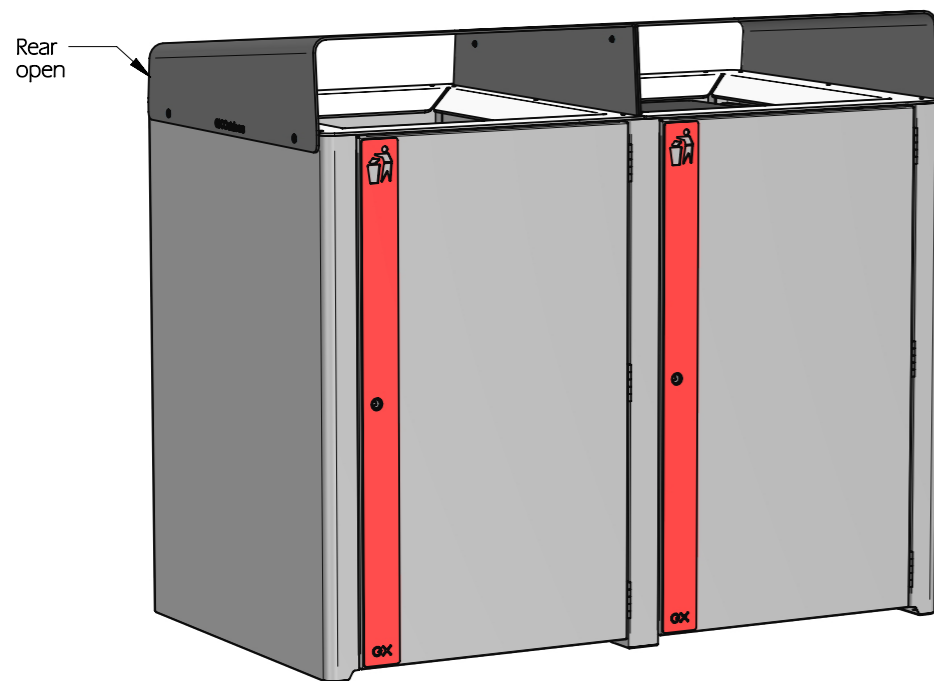

URBE-DC-240-010
Bin Enclosure with LH & RH Waste Dec. Panels