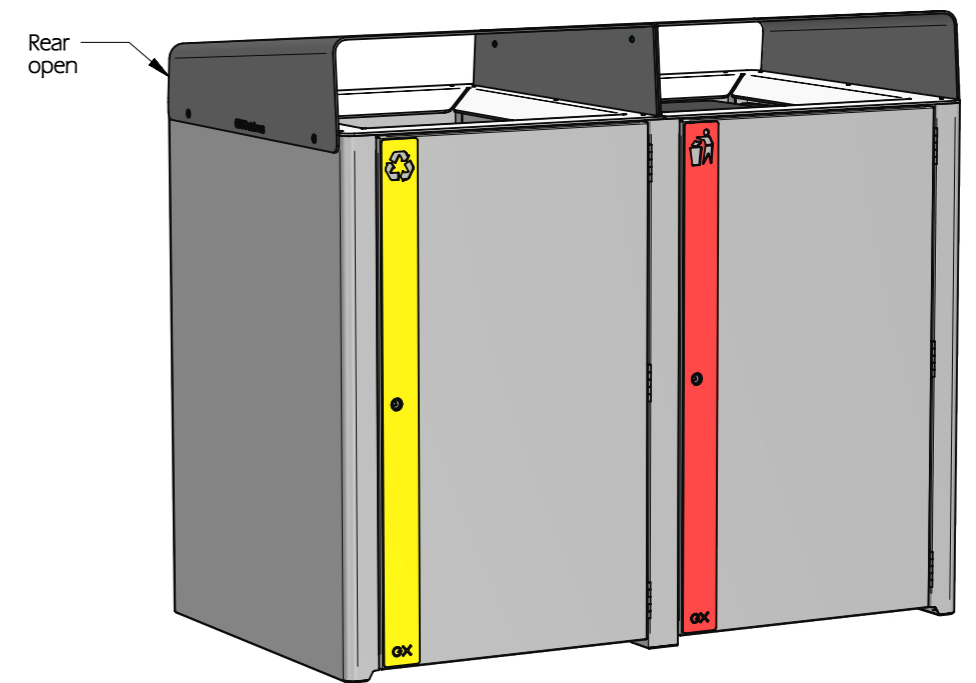

URBE-DC-240-009
Bin Enclosure with LH Waste Dec. Panel & RH Recycle Dec Panel