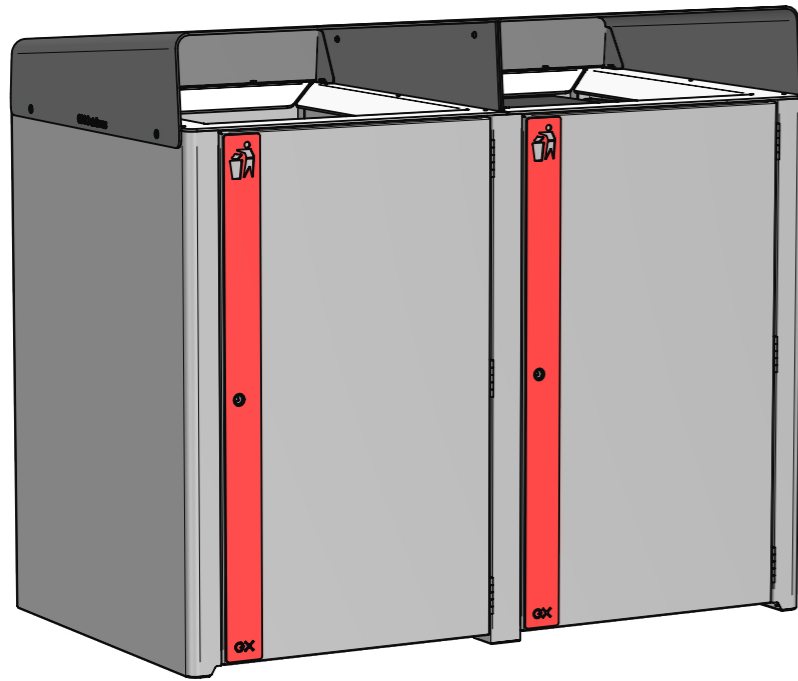

**URBE-DC-240-010**  
Bin Enclosure with LH & RH Waste Dec. Panels

**URBE-DC-240-011**  
Bin Enclosure with Rear Fascias & LH Waste Dec. Panel & RH Recycle Dec. Panel

**URBE-DC-240-012**  
Bin Enclosure with Rear Fascias & LH Recycle Dec. Panel & RH Waste Dec. Panel