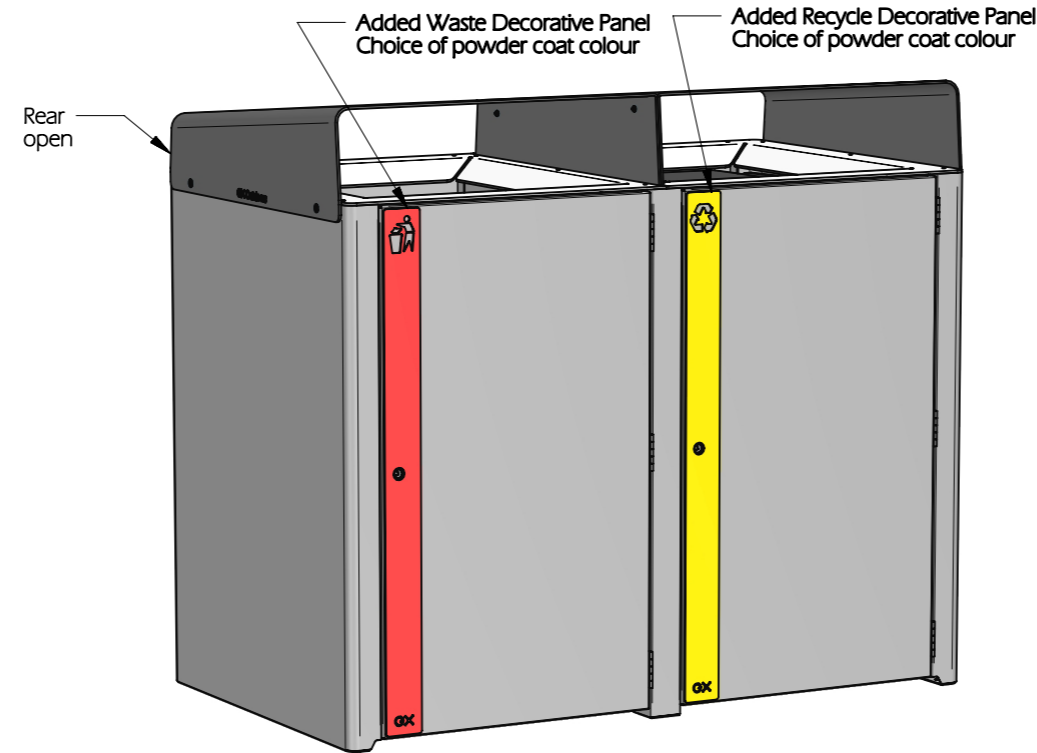

URBE-DC-240-008
Bin Enclosure with LH Waste Dec. Panel & RH Recycle Dec Panel