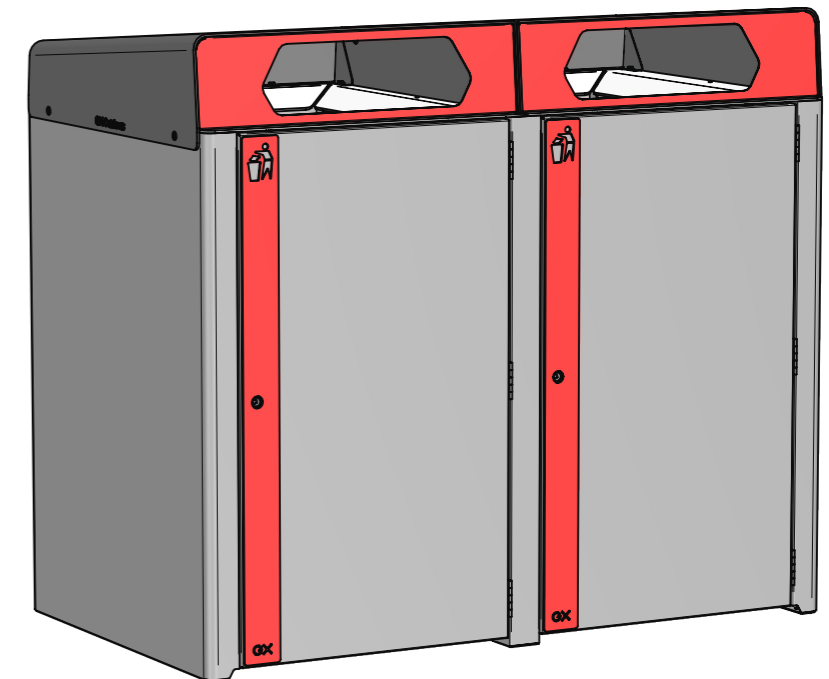

URBE-DC-240-018
Bin Enclosure with Rear Fascias, LH & RH Waste Fascias &
LH & RH Waste Dec. Panel