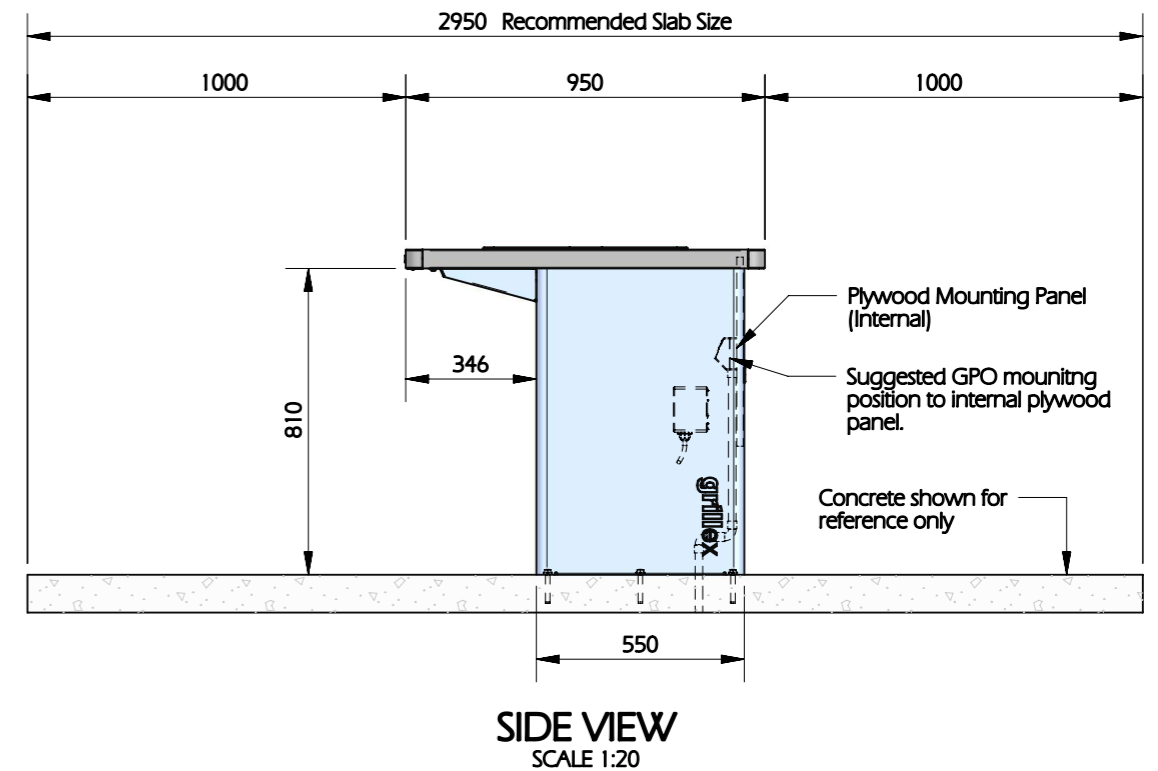

TOP VIEW
SCALE 1:20

PICTORIAL VIEW

ELEVATION
SCALE 1:20
(FOOTPRINT ON SHT2)

SIDE VIEW
SCALE 1:20

REAR VIEW
SCALE: NTS

FOOTPRINT
SECTION A-A
SCALE 1:10