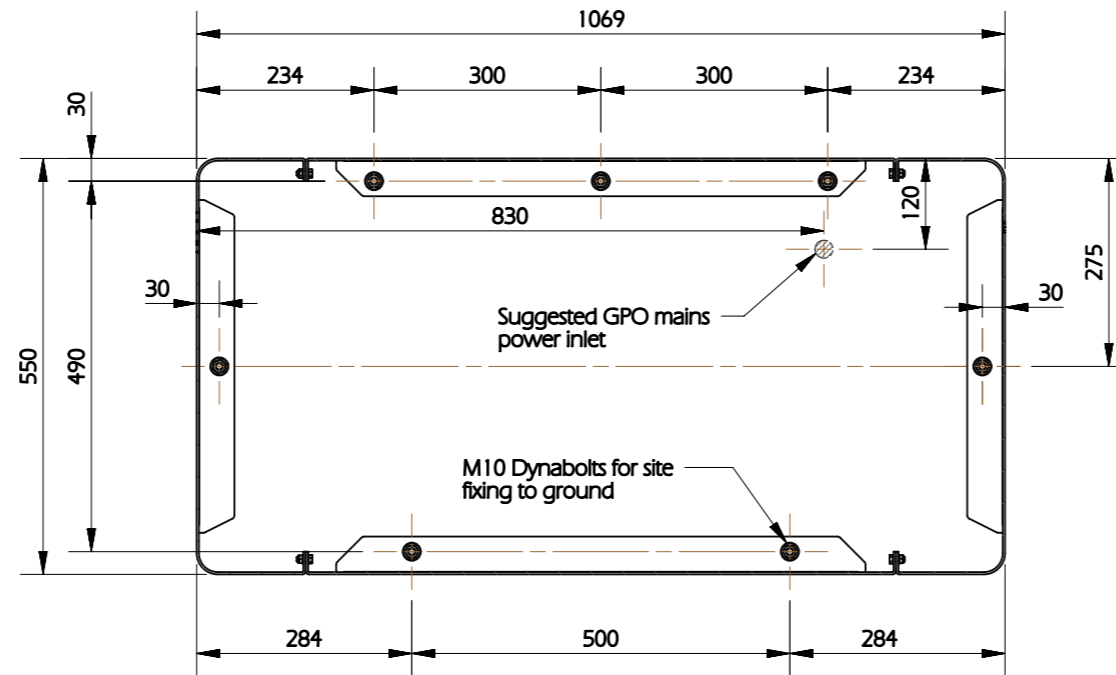

TOP VIEW
SCALE 1:20

PICTORIAL VIEW

ELEVATION
SCALE 1:20
(FOOTPRINT ON SHT2)

SIDE VIEW
SCALE 1:20

REAR VIEW
SCALE: NTS

FOOTPRINT
SECTION A-A
SCALE 1:10