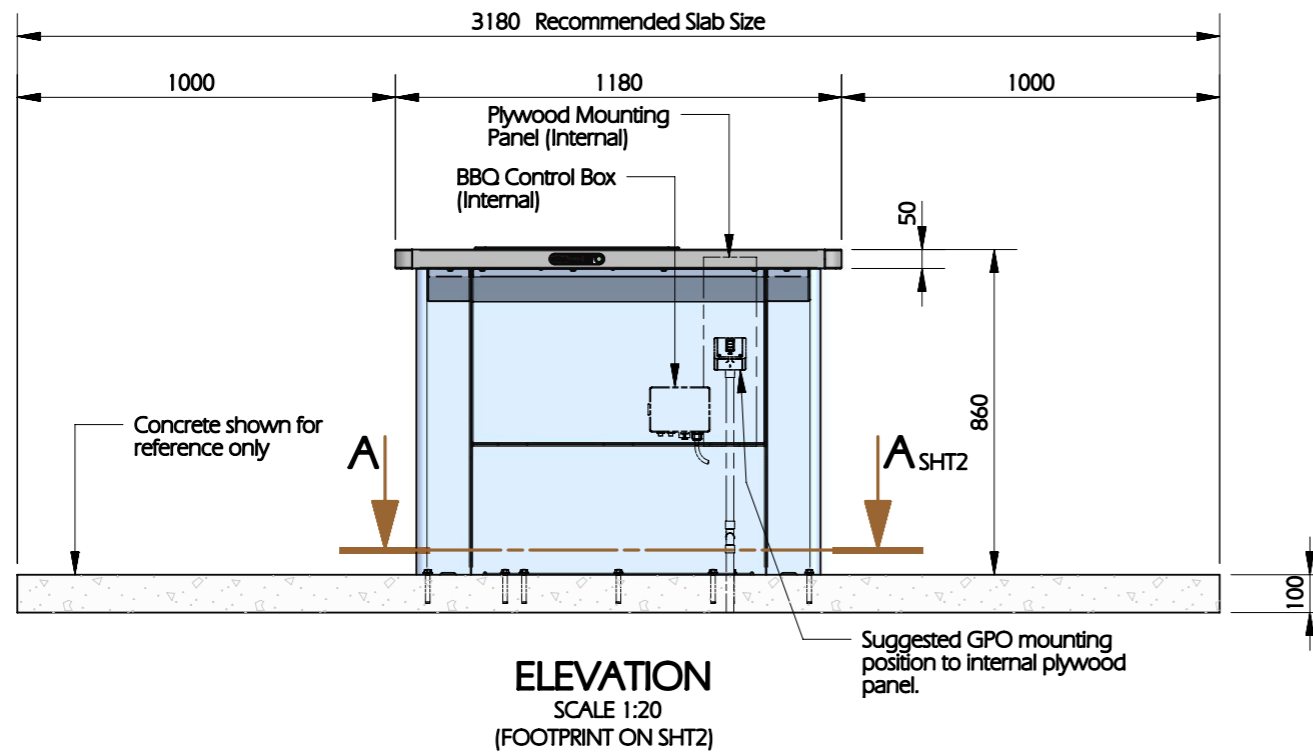

TOP VIEW
SCALE 1:20

PICTORIAL VIEW

ELEVATION
SCALE 1:20
(FOOTPRINT ON SHT2)

SIDE VIEW
SCALE 1:20

REAR VIEW
SCALE: NTS

FOOTPRINT
SECTION A-A
SCALE 1:10