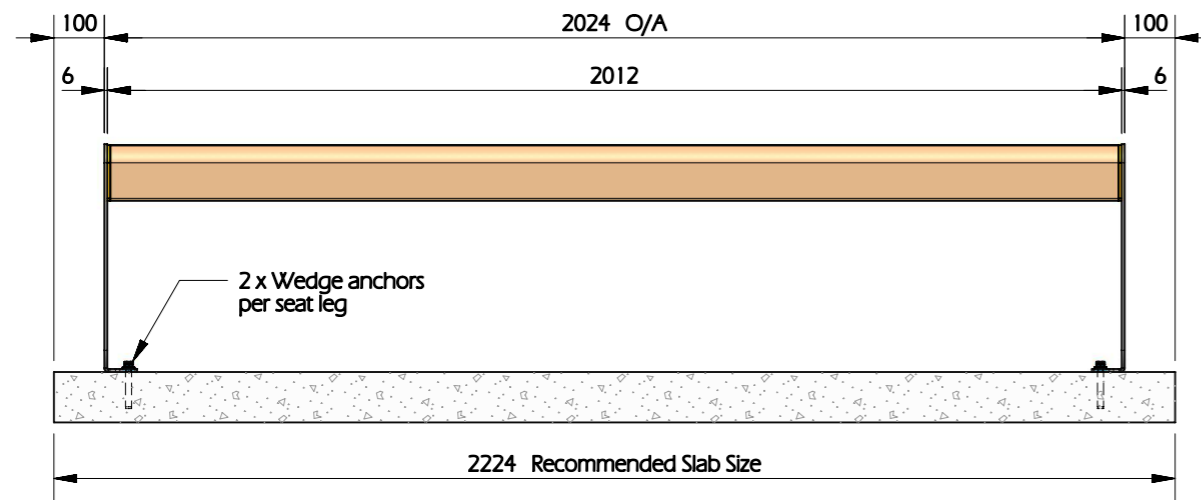

REV	DATE	BY	DESCRIPTION
0	19APR22	BC	PRODUCT RELEASE

TOP VIEW

ASSEMBLY CONNECTIONS

For further details on assembly & install, See the HYVE Furniture Installation Manual

ELEVATION

SIDE VIEW

REV	DATE	BY	DESCRIPTION
0	19APR22	BC	PRODUCT RELEASE