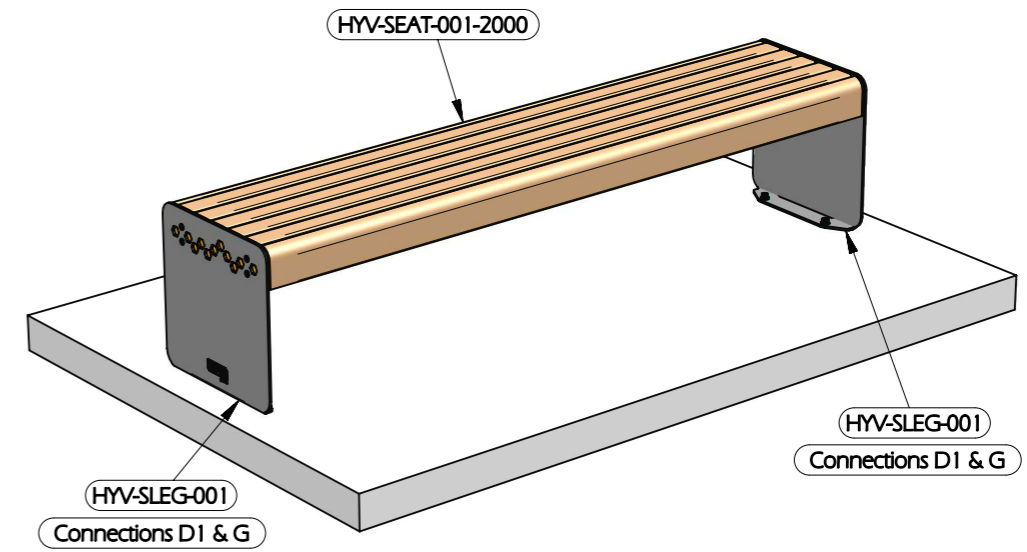

### HYVE 2m Bench Seat

**Timber Image Slats**  
choice of;  
Westurn Red Cedar Timber Image (Shown)  
Blackbutt Timber Image

**Powder Coat Slats**  
choice of;  
Over 30 different Powder Coat colours

**Anodized Aluminium Slats**

Primary Colour - Choice of over 30 different Powder Coat Colours  
Secondary Colour - Choice of over 30 different Powder Coat Colours

[Click HERE](#) to be taken to our 3D Configurator to help choose your HYVE Bench seat colours

REV	DATE	BY	DESCRIPTION
0	19APR22	BC	PRODUCT RELEASE

TOP VIEW

ASSEMBLY CONNECTIONS

For further details on assembly & install, See the HYVE Furniture Installation Manual

ELEVATION

SIDE VIEW

REV	DATE	BY	DESCRIPTION
0	19APR22	BC	PRODUCT RELEASE