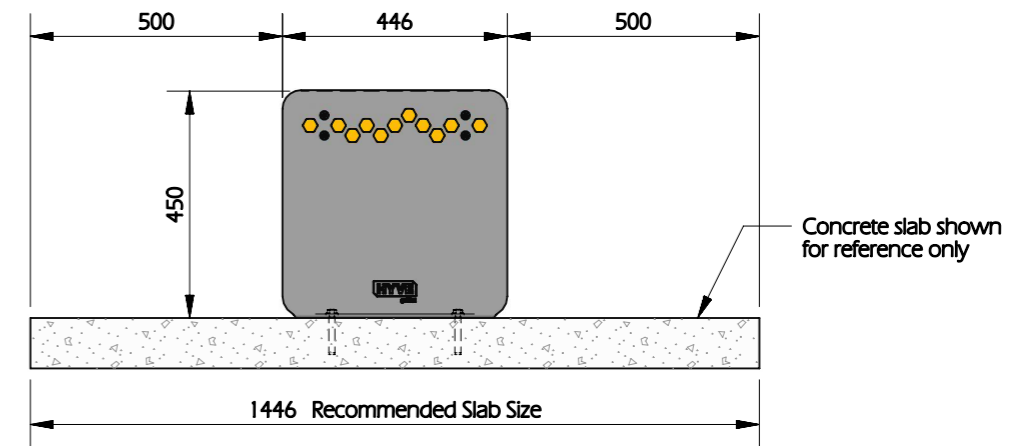

REV	DATE	BY	DESCRIPTION
0	19APR22	BC	PRODUCT RELEASE

TOP VIEW

ASSEMBLY CONNECTIONS

For further details on assembly & install, See the HYVE Furniture Installation Manual

ELEVATION

SIDE VIEW

REV	DATE	BY	DESCRIPTION
0	19APR22	BC	PRODUCT RELEASE