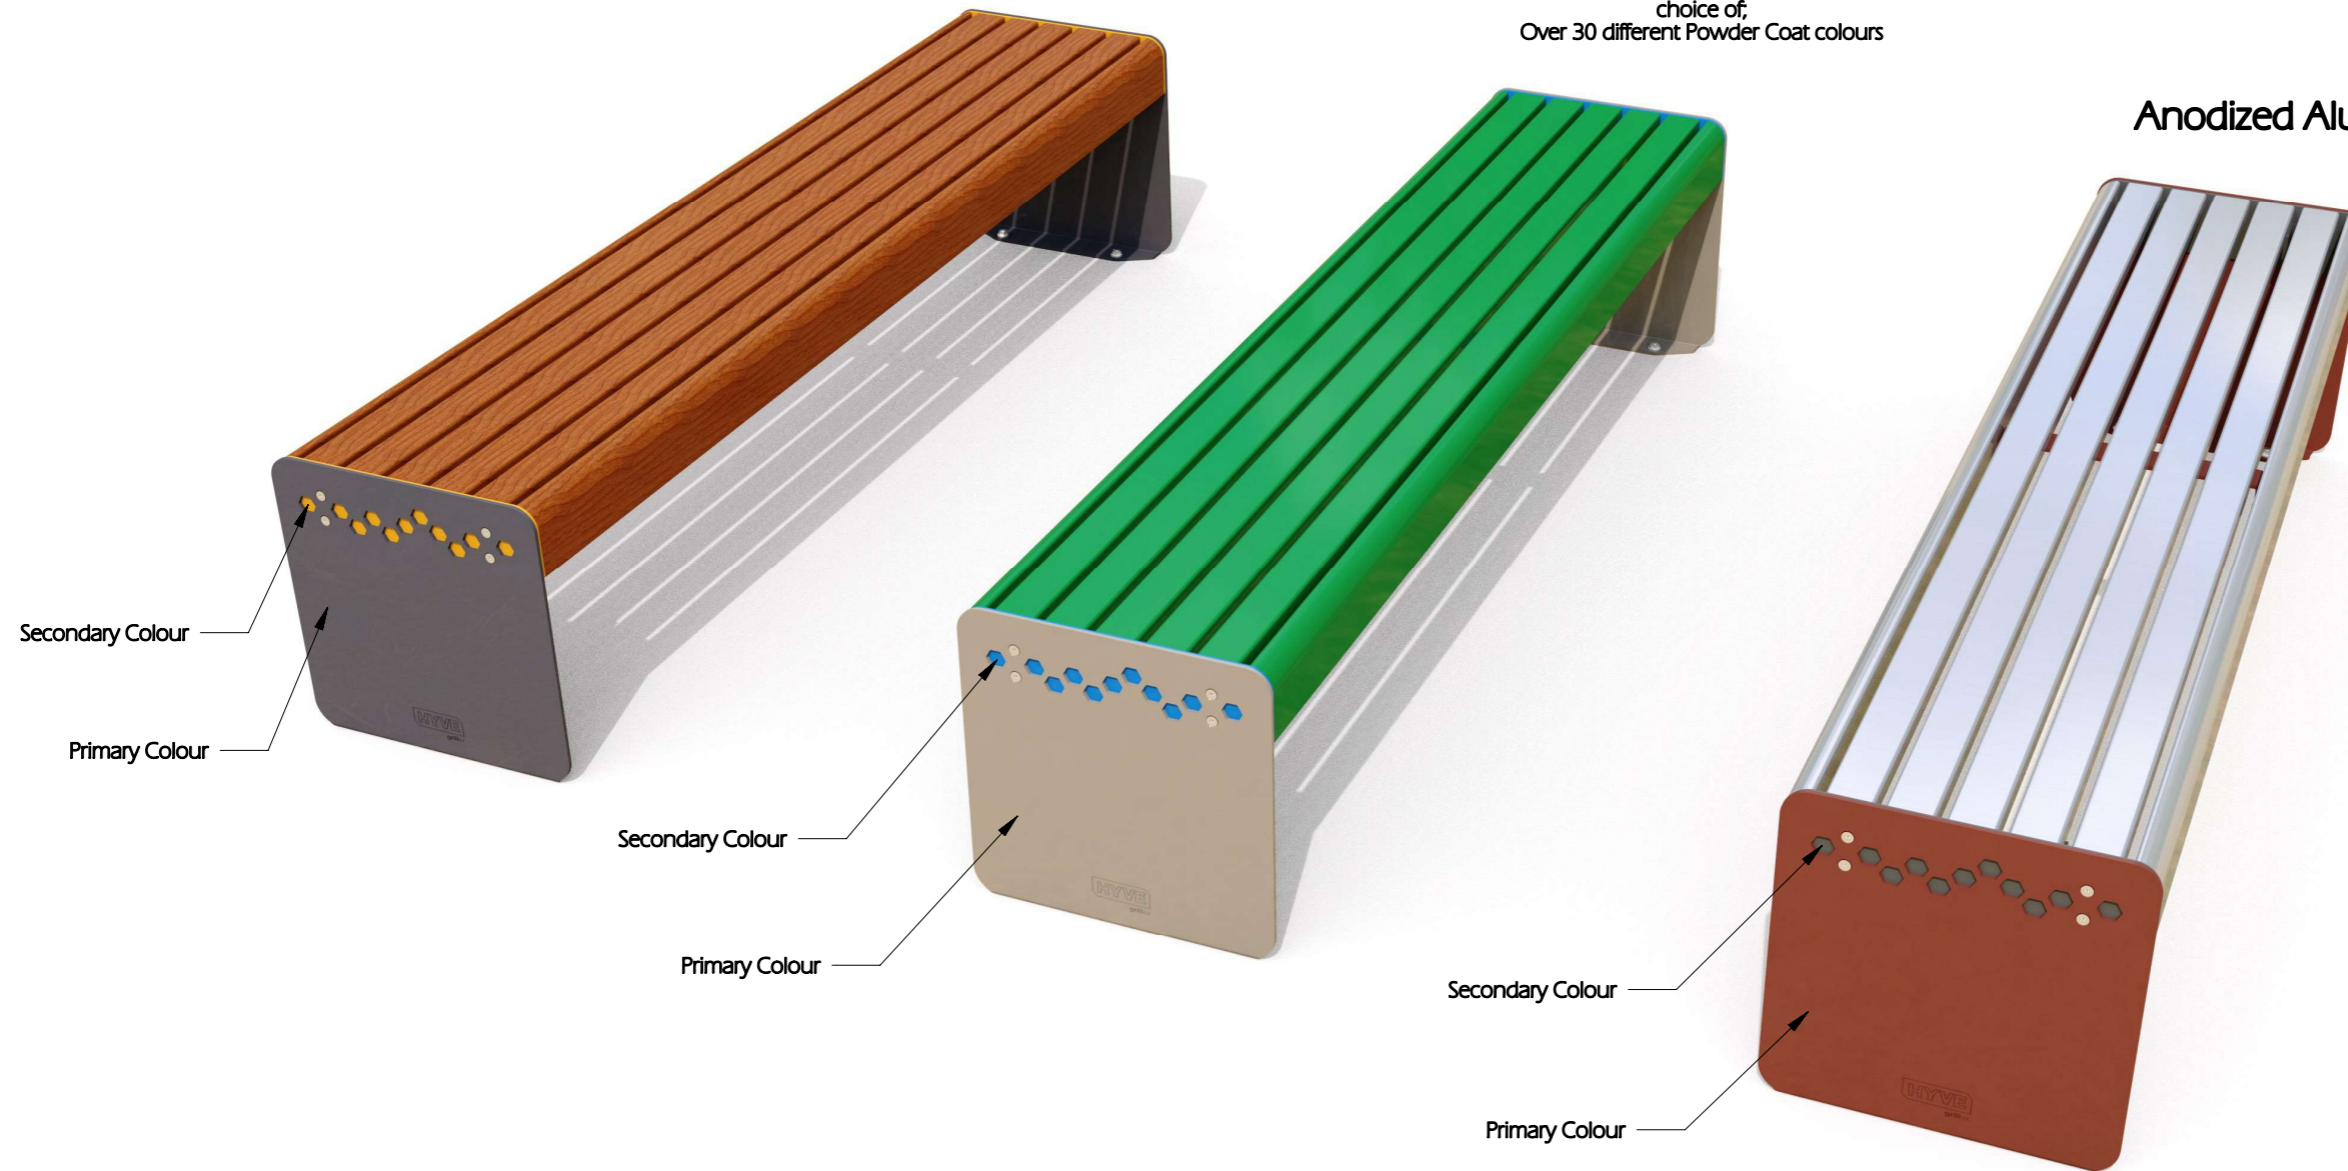

### HYVE 2m Bench Seat

**Timber Image Slats**  
choice of;  
Westurn Red Cedar Timber Image (Shown)  
Blackbutt Timber Image

**Powder Coat Slats**  
choice of;  
Over 30 different Powder Coat colours

**Anodized Aluminium Slats**

Primary Colour - Choice of over 30 different Powder Coat Colours  
Secondary Colour - Choice of over 30 different Powder Coat Colours

[Click HERE](#) to be taken to our 3D Configurator to help choose your HYVE Bench seat colours

REV	DATE	BY	DESCRIPTION
0	19APR22	BC	PRODUCT RELEASE

TOP VIEW

ASSEMBLY CONNECTIONS

For further details on assembly & install, See the HYVE Furniture Installation Manual

ELEVATION

SIDE VIEW

REV	DATE	BY	DESCRIPTION
0	19APR22	BC	PRODUCT RELEASE