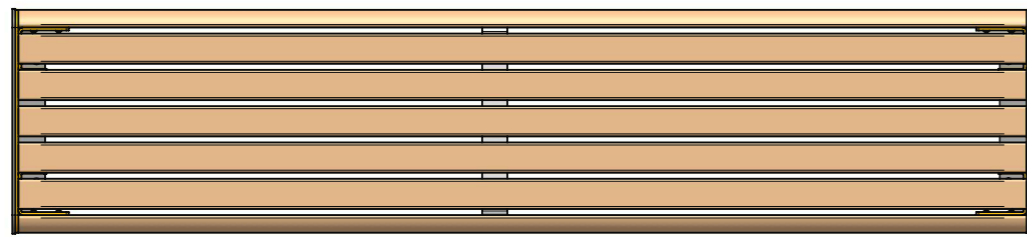

TOP VIEW

ASSEMBLY CONNECTIONS

For further details on assembly & install, See the HYVE Furniture Installation Manual

REV	DATE	BY	DESCRIPTION
0	19APR22	BC	PRODUCT RELEASE