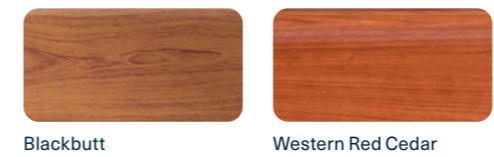

GX Outdoors

A World of Colour & Finishes

Pastel Range POWDER COAT

Bright/Solid Range POWDER COAT

Natural Range POWDER COAT

Textured & Pearl Range POWDER COAT

TimberImage Range

Timber Range

Learn More about OneWood [Click Here](#)

Colorbond Roof Finishes

The colours and textures shown are a digital representation only. Textures may vary on finished product.

*Alternative colours may be available on request. Please contact your sales representative for further details.