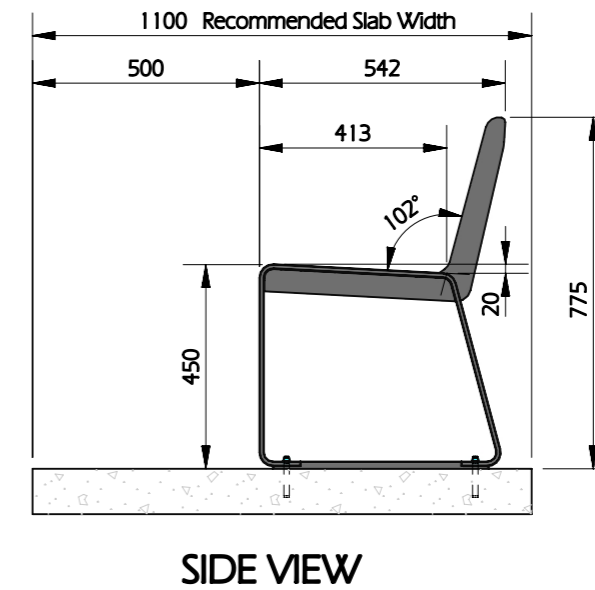

### Seat Lengths - 2 Legs

Seat Length (A)	Slab Length	Seat Length (A)	Slab Length
600mm	800mm	1600mm	1800mm
1000mm	1200mm	1800mm	2000mm
1300mm	1500mm	2000mm	2200mm

Dimensions in table above are nominal  
Custom order lengths available for seat lengths up to 2000mm

### Seat Lengths - 3 Legs

Seat Length (A)	Between Legs (B)	Slab Length
2600mm	1225mm	2800mm
3000mm	1425mm	3200mm
3600mm	1725mm	3800mm

Dimensions in table above are nominal  
Custom order lengths available for seat lengths 2001mm up to 3900mm

### Seat Lengths - 4 Legs

Seat Length (A)	Between Legs (B)	Slab Length
4000mm	1265mm	4200mm
5000mm	1600mm	5200mm

Dimensions in table above are nominal  
Custom order lengths available for seat lengths 3901mm up to 5800mm

### Seat Lengths - 5 Legs

Seat Length (A)	Between Legs (B)	Slab Length
6000mm	1440mm	6200mm

Dimensions in table above are nominal  
Custom order lengths available for seat lengths 5801mm up to 6000mm