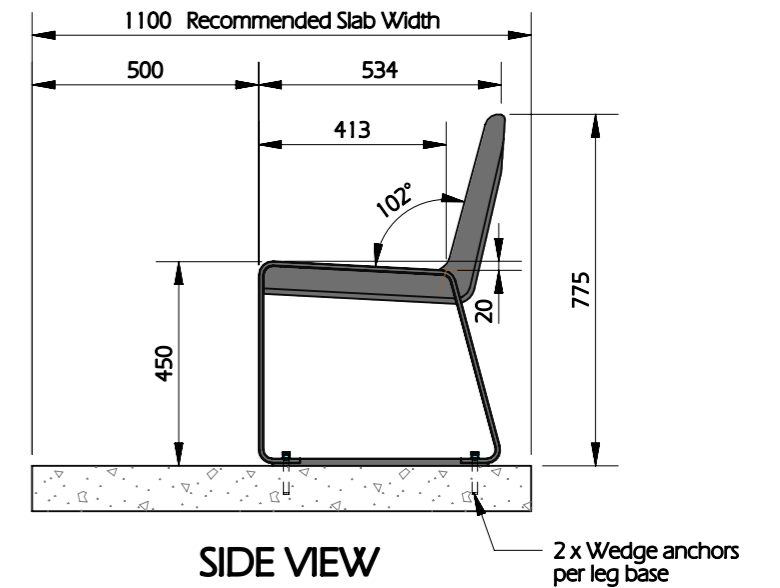

### Seat Lengths - 2 Legs

Seat Length (A)	Slab Length	Seat Length (A)	Slab Length
600mm	800mm	1600mm	1800mm
1000mm	1200mm	1800mm	2000mm
1300mm	1500mm	2000mm	2200mm

Dimensions in table above are nominal  
Custom order lengths available for seat lengths up to 2000mm

### Seat Lengths - 3 Legs

Seat Length (A)	Between Legs (B)	Slab Length
2600mm	1225mm	2800mm
3000mm	1425mm	3200mm
3600mm	1725mm	3800mm

Dimensions in table above are nominal  
Custom order lengths available for seat lengths 2001mm up to 3900mm

### Seat Lengths - 4 Legs

Seat Length (A)	Between Legs (B)	Slab Length
4000mm	1265mm	4200mm
5000mm	1600mm	5200mm

Dimensions in table above are nominal  
Custom order lengths available for seat lengths 3901mm up to 5800mm

### Seat Lengths - 5 Legs

Seat Length (A)	Between Legs (B)	Slab Length
6000mm	1440mm	6200mm

Dimensions in table above are nominal  
Custom order lengths available for seat lengths 5801mm up to 6000mm