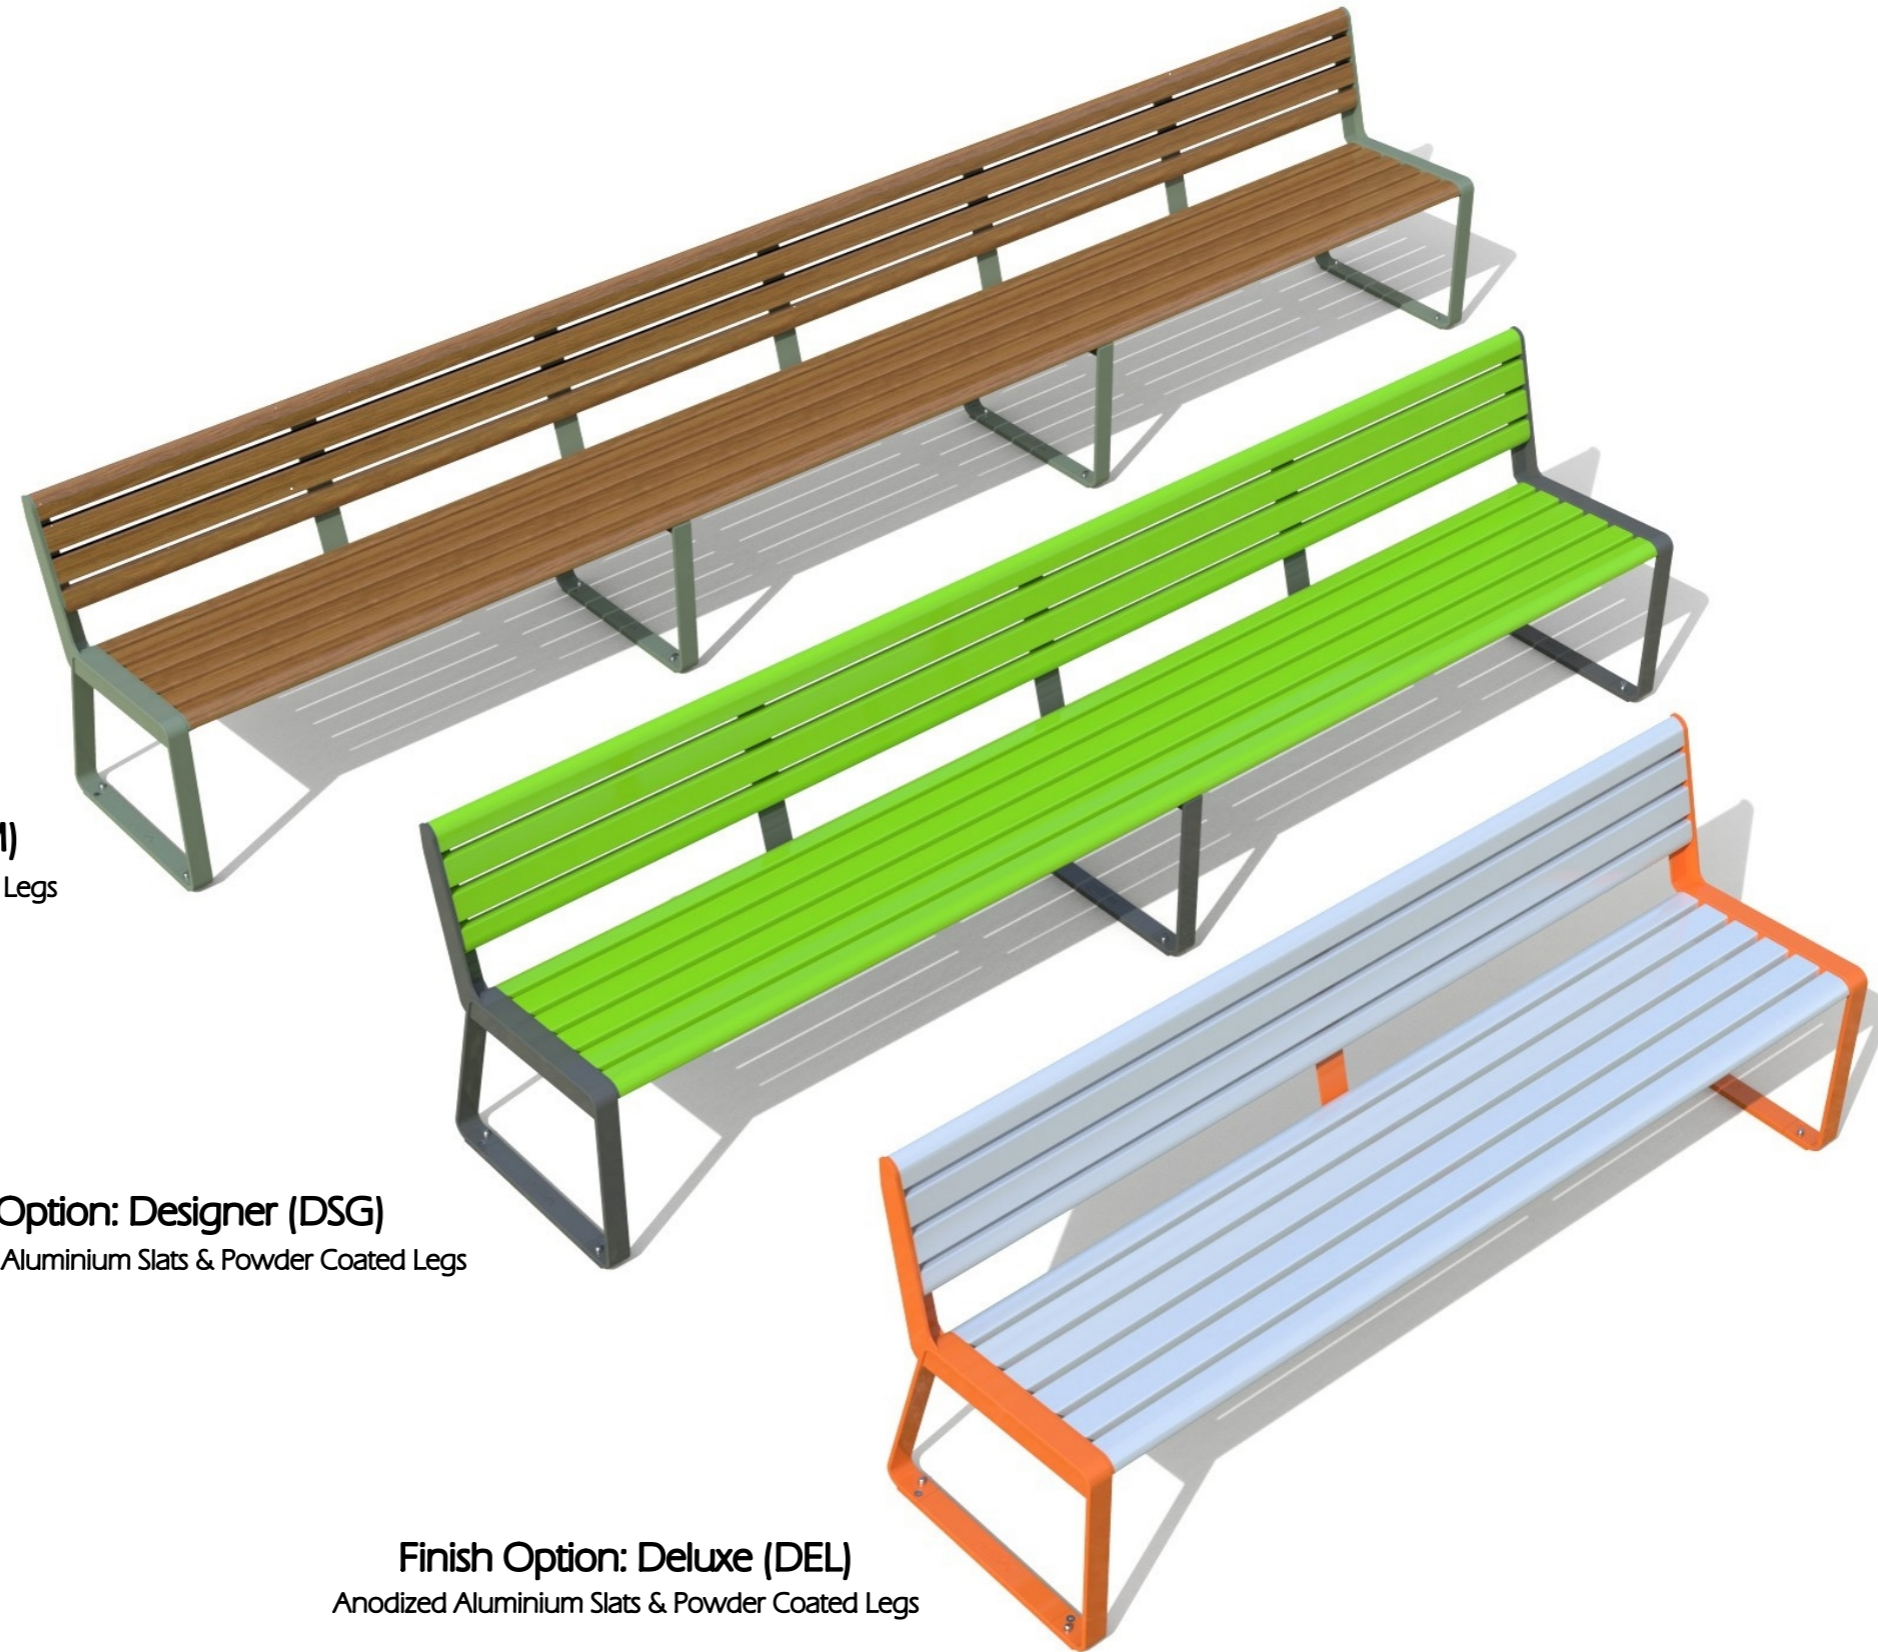

MODA PARK SEAT - VARIOUS LENGTHS & FINISHES

Finish Option: Timber Image (TIM)
Timber Image Aluminium Slats & Powder Coated Legs

Finish Option: Designer (DSG)
Powder Coated Aluminium Slats & Powder Coated Legs

Finish Option: Deluxe (DEL)
Anodized Aluminium Slats & Powder Coated Legs