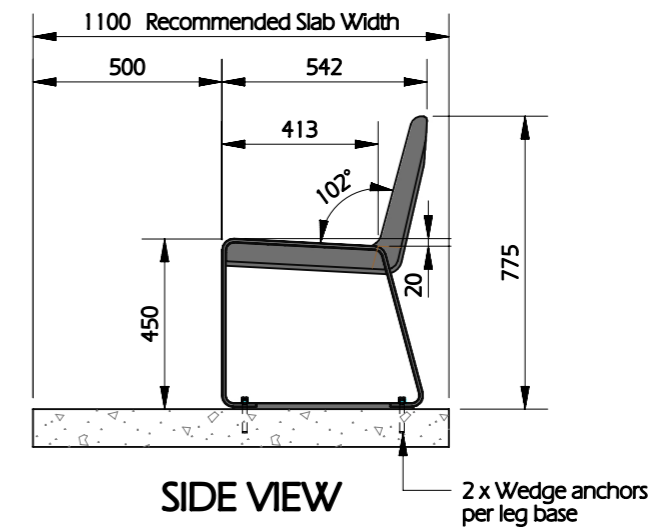

### Seat Lengths - 2 Legs

Seat Length (A)	Slab Length	Seat Length (A)	Slab Length
600mm	800mm	1600mm	1800mm
1000mm	1200mm	1800mm	2000mm
1300mm	1500mm	2000mm	2200mm

Dimensions in table above are nominal  
Custom order lengths available for seat lengths up to 2000mm

### Seat Lengths - 3 Legs

Seat Length (A)	Between Legs (B)	Slab Length
2600mm	1225mm	2800mm
3000mm	1425mm	3200mm
3600mm	1725mm	3800mm

Dimensions in table above are nominal  
Custom order lengths available for seat lengths 2001mm up to 3900mm

### Seat Lengths - 4 Legs

Seat Length (A)	Between Legs (B)	Slab Length
4000mm	1265mm	4200mm
5000mm	1600mm	5200mm

Dimensions in table above are nominal  
Custom order lengths available for seat lengths 3901mm up to 5800mm

### Seat Lengths - 5 Legs

Seat Length (A)	Between Legs (B)	Slab Length
6000mm	1440mm	6200mm

Dimensions in table above are nominal  
Custom order lengths available for seat lengths 5801mm up to 6000mm