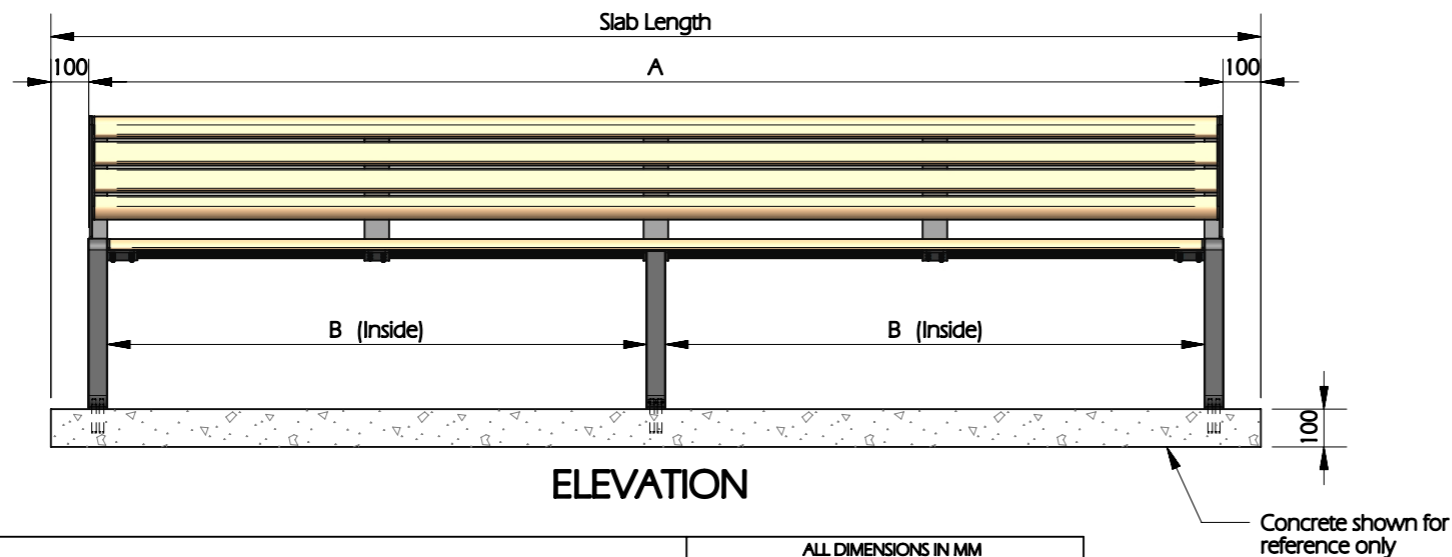

### Seat Lengths - 2 Legs

Seat Length (A)	Slab Length	Seat Length (A)	Slab Length
600mm	800mm	1600mm	1800mm
1000mm	1200mm	1800mm	2000mm
1300mm	1500mm	2000mm	2200mm

Dimensions in table above are nominal  
Custom order lengths available for seat lengths up to 2000mm

### Seat Lengths - 3 Legs

Seat Length (A)	Between Legs (B)	Slab Length
2600mm	1225mm	2800mm
3000mm	1425mm	3200mm
3600mm	1725mm	3800mm

Dimensions in table above are nominal  
Custom order lengths available for seat lengths 2001mm up to 3900mm

### Seat Lengths - 4 Legs

Seat Length (A)	Between Legs (B)	Slab Length
4000mm	1265mm	4200mm
5000mm	1600mm	5200mm

Dimensions in table above are nominal  
Custom order lengths available for seat lengths 3901mm up to 5800mm

### Seat Lengths - 5 Legs

Seat Length (A)	Between Legs (B)	Slab Length
6000mm	1440mm	6200mm

Dimensions in table above are nominal  
Custom order lengths available for seat lengths 5801mm up to 6000mm