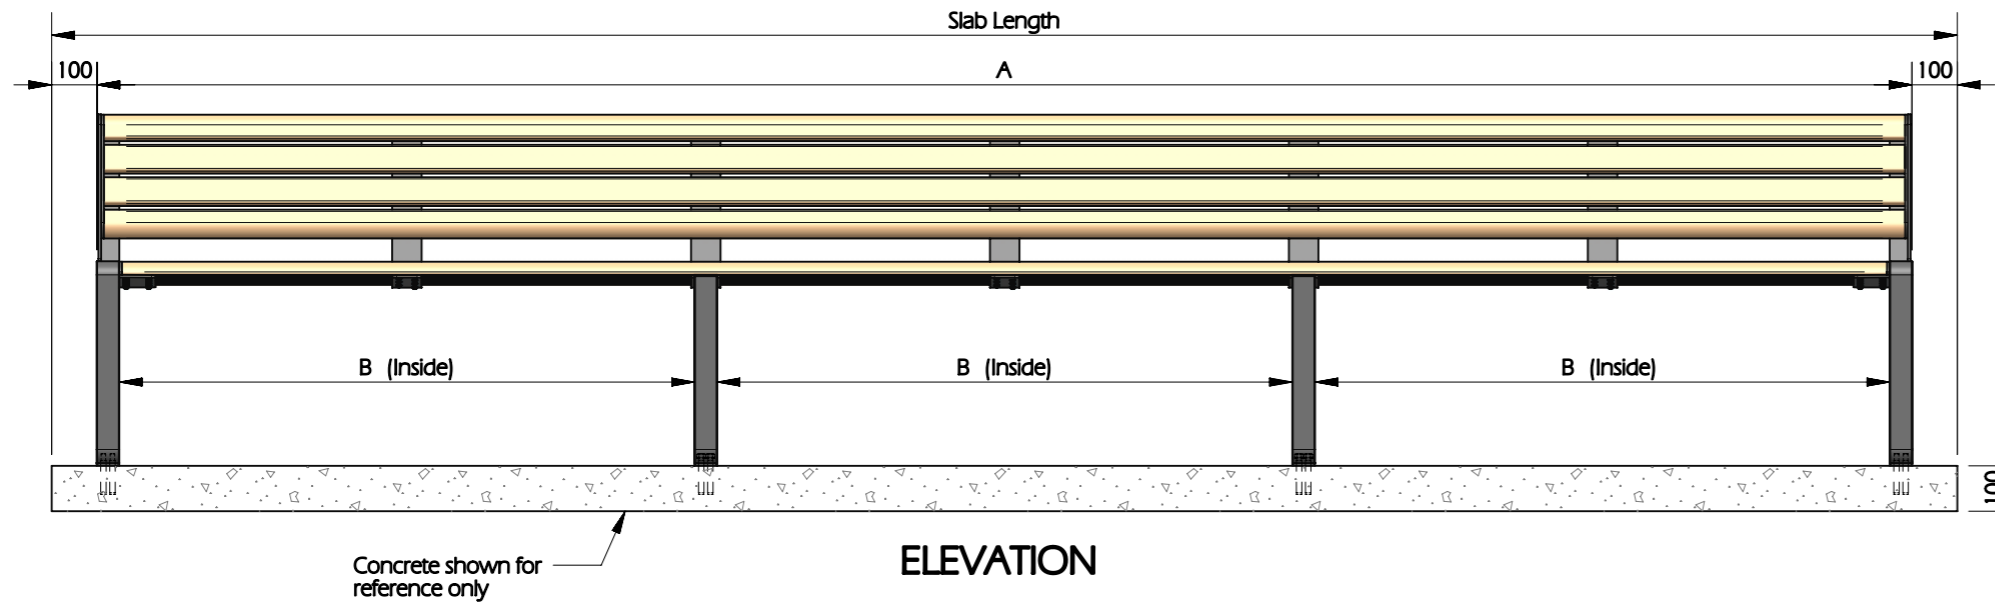

### Seat Lengths - 2 Legs

Seat Length (A)	Slab Length	Seat Length (A)	Slab Length
600mm	800mm	1600mm	1800mm
1000mm	1200mm	1800mm	2000mm
1300mm	1500mm	2000mm	2200mm

Dimensions in table above are nominal  
Custom order lengths available for seat lengths up to 2000mm

### Seat Lengths - 3 Legs

Seat Length (A)	Between Legs (B)	Slab Length
2600mm	1225mm	2800mm
3000mm	1425mm	3200mm
3600mm	1725mm	3800mm

Dimensions in table above are nominal  
Custom order lengths available for seat lengths 2001mm up to 3900mm

### Seat Lengths - 4 Legs

Seat Length (A)	Between Legs (B)	Slab Length
4000mm	1265mm	4200mm
5000mm	1600mm	5200mm

Dimensions in table above are nominal  
Custom order lengths available for seat lengths 3901mm up to 5800mm

### Seat Lengths - 5 Legs

Seat Length (A)	Between Legs (B)	Slab Length
6000mm	1440mm	6200mm

Dimensions in table above are nominal  
Custom order lengths available for seat lengths 5801mm up to 6000mm