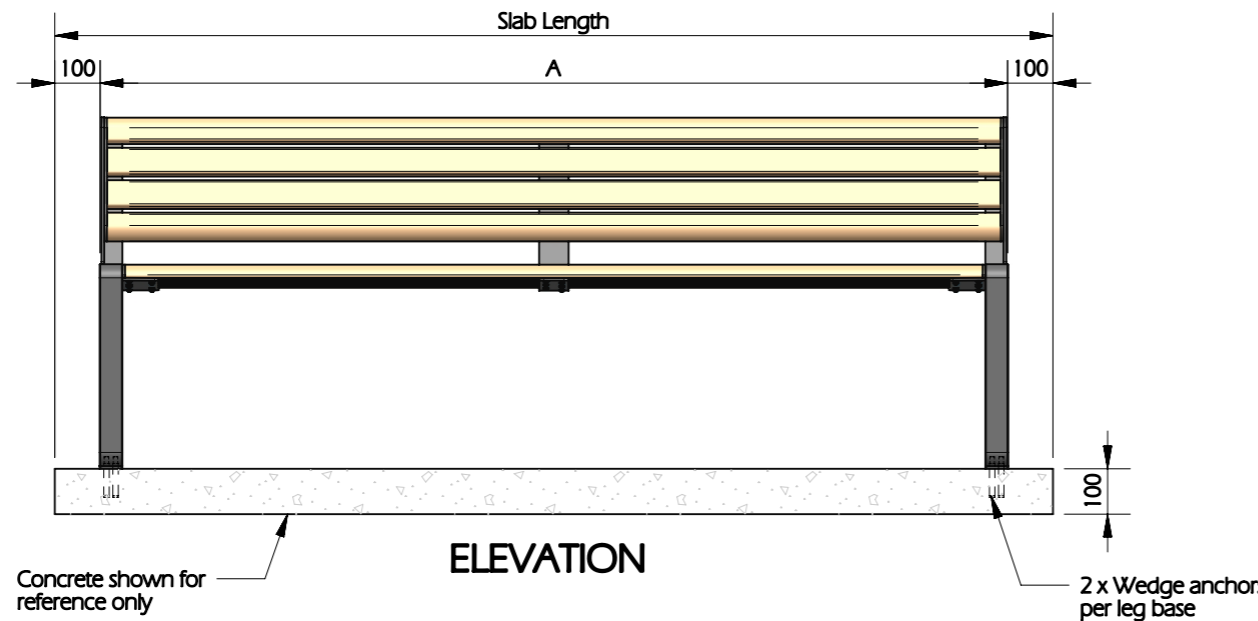

### Seat Lengths - 2 Legs

Seat Length (A)	Slab Length	Seat Length (A)	Slab Length
600mm	800mm	1600mm	1800mm
1000mm	1200mm	1800mm	2000mm
1300mm	1500mm	2000mm	2200mm

Dimensions in table above are nominal  
Custom order lengths available for seat lengths up to 2000mm

### Seat Lengths - 3 Legs

Seat Length (A)	Between Legs (B)	Slab Length
2600mm	1225mm	2800mm
3000mm	1425mm	3200mm
3600mm	1725mm	3800mm

Dimensions in table above are nominal  
Custom order lengths available for seat lengths 2001mm up to 3900mm

### Seat Lengths - 4 Legs

Seat Length (A)	Between Legs (B)	Slab Length
4000mm	1265mm	4200mm
5000mm	1600mm	5200mm

Dimensions in table above are nominal  
Custom order lengths available for seat lengths 3901mm up to 5800mm

### Seat Lengths - 5 Legs

Seat Length (A)	Between Legs (B)	Slab Length
6000mm	1440mm	6200mm

Dimensions in table above are nominal  
Custom order lengths available for seat lengths 5801mm up to 6000mm