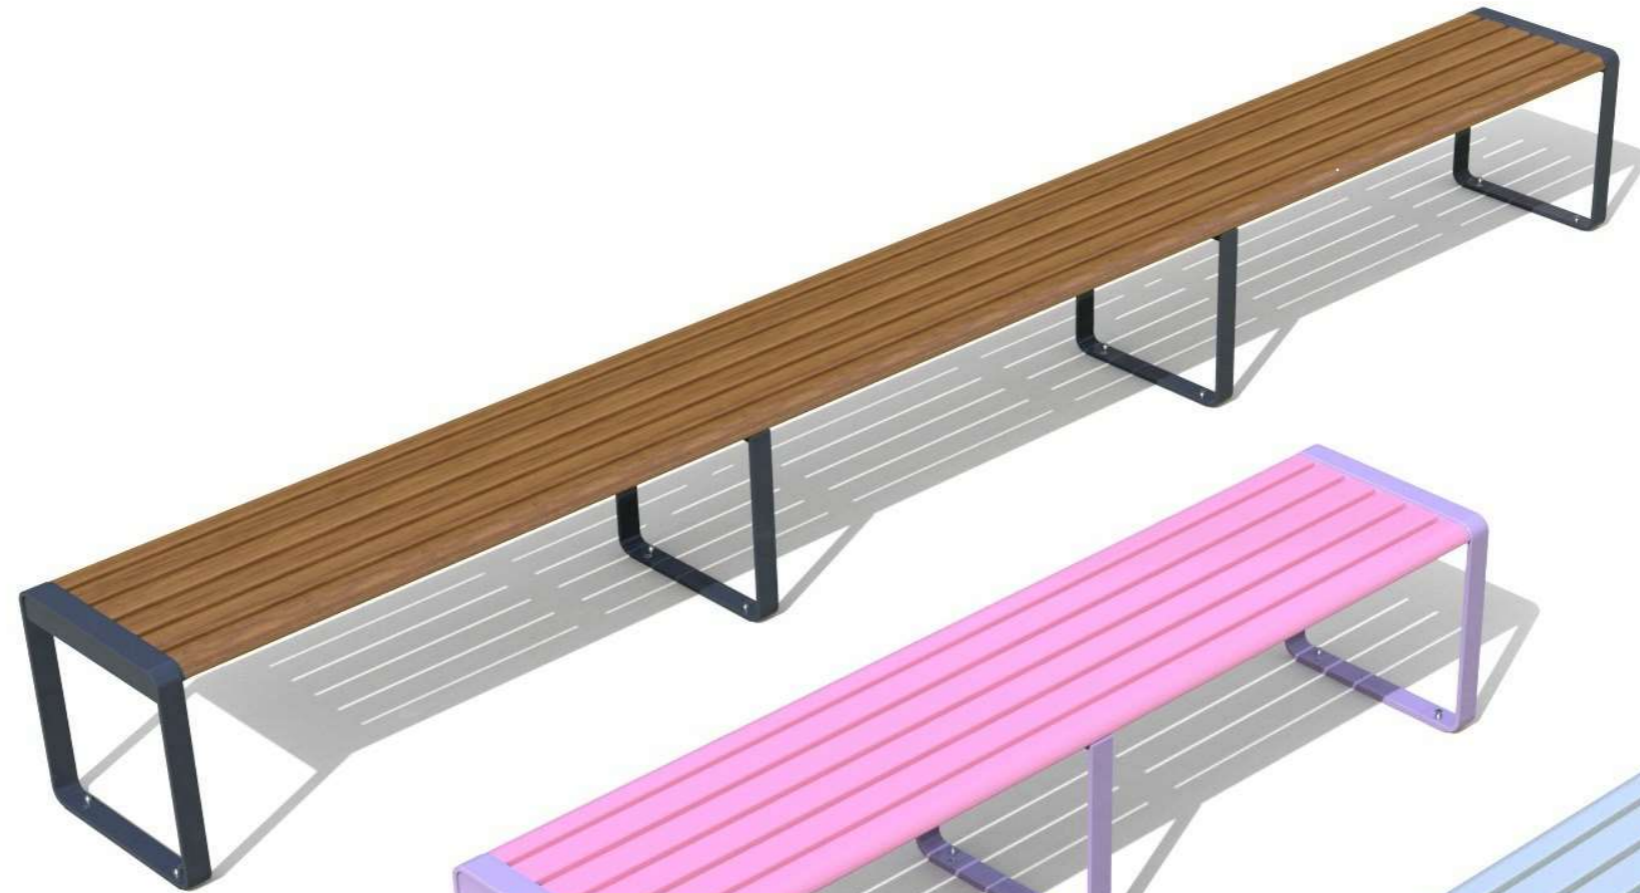

MODA BENCH SEAT - VARIOUS LENGTHS & FINISHES

Finish Option: Timber Image (TIM)
Timber Image Aluminium Slats & Powder Coated Legs

Finish Option: Designer (DSG)
Powder Coated Aluminium Slats & Powder Coated Legs

Finish Option: Deluxe (DEL)
Anodized Aluminium Slats & Powder Coated Legs

Seat Lengths - 2 Legs

Seat Length (A)	Slab Length (C)
600mm	800mm
1000mm	1200mm
1300mm	1500mm
1600mm	1800mm

Dimensions in table above are nominal
Custom order lengths available for seat lengths up to 1700mm

Seat Lengths - 3 Legs

Seat Length (A)	Between Legs (B)	Slab Length (C)
1800mm	825mm	2000mm
2000mm	925mm	2200mm
2600mm	1225mm	2800mm
3000mm	1425mm	3200mm

Dimensions in table above are nominal
Custom order lengths available for seat lengths 1701mm up to 3300mm

Seat Lengths - 5 Legs

Seat Length (A)	Between Legs (B)	Slab Length (C)
5000mm	1190mm	5200mm
6000mm	1440mm	2800mm

Dimensions in table above are nominal
Custom order lengths available for seat lengths 4901mm up to 6000mm