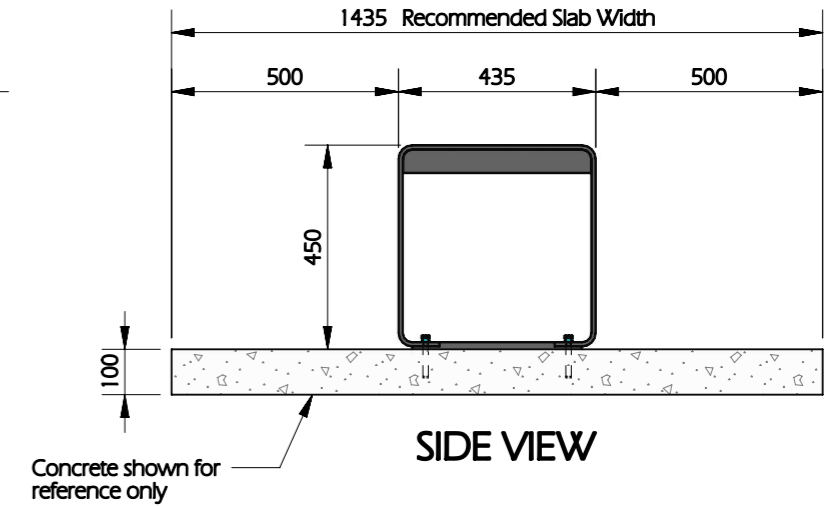

Finish Option: Deluxe (DEL)
Anodized Aluminium Slats & Powder Coated Legs

Seat Lengths - 2 Legs

Seat Length (A)	Slab Length (C)
600mm	800mm
1000mm	1200mm
1300mm	1500mm
1600mm	1800mm

Dimensions in table above are nominal
Custom order lengths available for seat lengths up to 1700mm

Seat Lengths - 3 Legs

Seat Length (A)	Between Legs (B)	Slab Length (C)
1800mm	825mm	2000mm
2000mm	925mm	2200mm
2600mm	1225mm	2800mm
3000mm	1425mm	3200mm

Dimensions in table above are nominal
Custom order lengths available for seat lengths 1701mm up to 3300mm

Seat Lengths - 4 Legs

Seat Length (A)	Between Legs (B)	Slab Length (C)
3600mm	1335mm	3800mm
4000mm	1265mm	2800mm

Dimensions in table above are nominal
Custom order lengths available for seat lengths 3301mm up to 4900mm

Seat Lengths - 5 Legs

Seat Length (A)	Between Legs (B)	Slab Length (C)
5000mm	1190mm	5200mm
6000mm	1440mm	2800mm

Dimensions in table above are nominal
Custom order lengths available for seat lengths 4901mm up to 6000mm