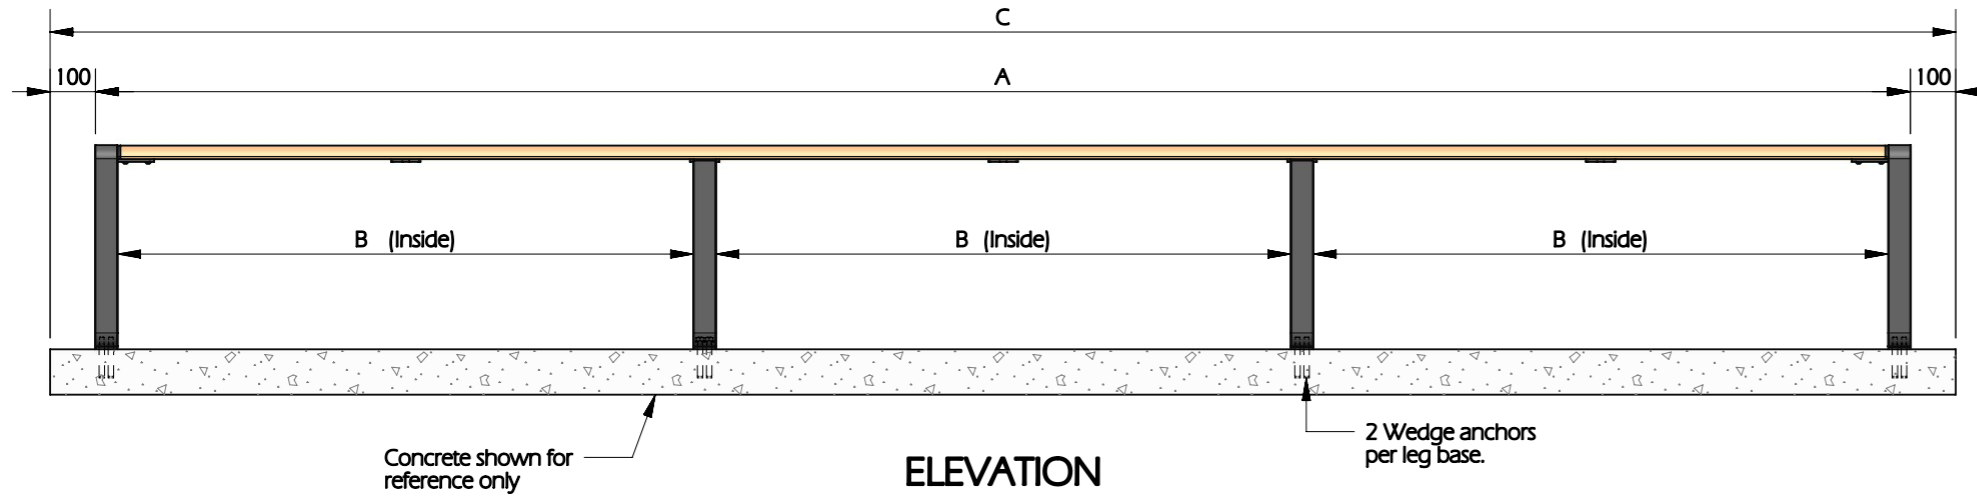

Finish Option: Deluxe (DEL)
Anodized Aluminium Slats & Powder Coated Legs

Seat Lengths - 2 Legs

Seat Length (A)	Slab Length (C)
600mm	800mm
1000mm	1200mm
1300mm	1500mm
1600mm	1800mm

Dimensions in table above are nominal
Custom order lengths available for seat lengths up to 1700mm

Seat Lengths - 3 Legs

Seat Length (A)	Between Legs (B)	Slab Length (C)
1800mm	825mm	2000mm
2000mm	925mm	2200mm
2600mm	1225mm	2800mm
3000mm	1425mm	3200mm

Dimensions in table above are nominal
Custom order lengths available for seat lengths 1701mm up to 3300mm

Seat Lengths - 4 Legs

Seat Length (A)	Between Legs (B)	Slab Length (C)
3600mm	1335mm	3800mm
4000mm	1265mm	2800mm

Dimensions in table above are nominal
Custom order lengths available for seat lengths 3301mm up to 4900mm

Seat Lengths - 5 Legs

Seat Length (A)	Between Legs (B)	Slab Length (C)
5000mm	1190mm	5200mm
6000mm	1440mm	2800mm

Dimensions in table above are nominal
Custom order lengths available for seat lengths 4901mm up to 6000mm