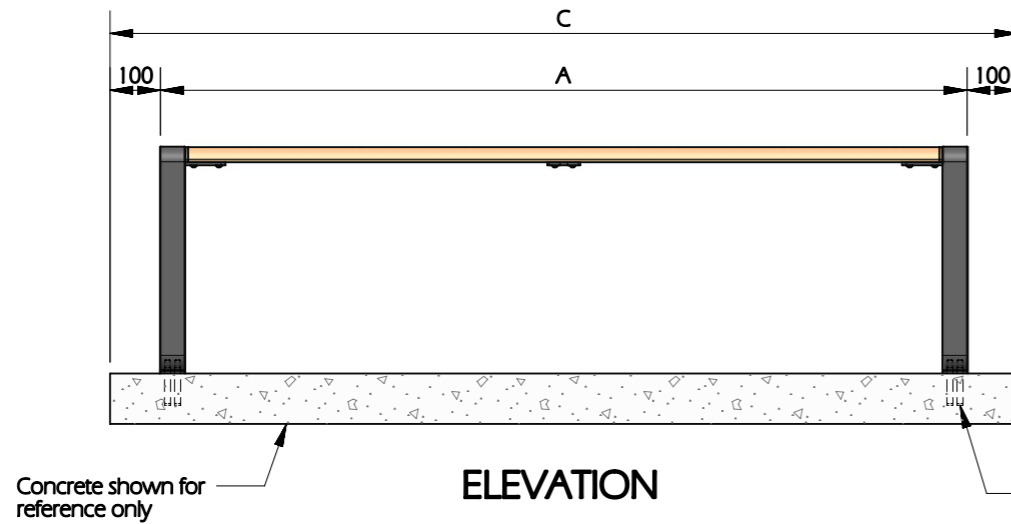

Finish Option: Deluxe (DEL)
Anodized Aluminium Slats & Powder Coated Legs

Seat Lengths - 2 Legs

Seat Length (A)	Slab Length (C)
600mm	800mm
1000mm	1200mm
1300mm	1500mm
1600mm	1800mm

Dimensions in table above are nominal
Custom order lengths available for seat lengths up to 1700mm

Seat Lengths - 3 Legs

Seat Length (A)	Between Legs (B)	Slab Length (C)
1800mm	825mm	2000mm
2000mm	925mm	2200mm
2600mm	1225mm	2800mm
3000mm	1425mm	3200mm

Dimensions in table above are nominal
Custom order lengths available for seat lengths 1701mm up to 3300mm

Seat Lengths - 4 Legs

Seat Length (A)	Between Legs (B)	Slab Length (C)
3600mm	1335mm	3800mm
4000mm	1265mm	2800mm

Dimensions in table above are nominal
Custom order lengths available for seat lengths 3301mm up to 4900mm

Seat Lengths - 5 Legs

Seat Length (A)	Between Legs (B)	Slab Length (C)
5000mm	1190mm	5200mm
6000mm	1440mm	2800mm

Dimensions in table above are nominal
Custom order lengths available for seat lengths 4901mm up to 6000mm