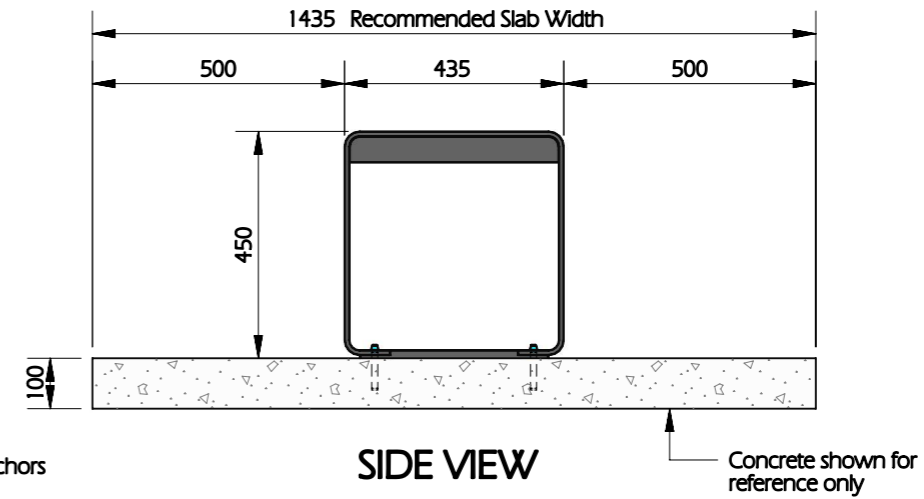

Finish Option: Deluxe (DEL)
Anodized Aluminium Slats & Powder Coated Legs

Seat Lengths - 2 Legs

Seat Length (A)	Slab Length (C)
600mm	800mm
1000mm	1200mm
1300mm	1500mm
1600mm	1800mm

Dimensions in table above are nominal
Custom order lengths available for seat lengths up to 1700mm

Seat Lengths - 3 Legs

Seat Length (A)	Between Legs (B)	Slab Length (C)
1800mm	825mm	2000mm
2000mm	925mm	2200mm
2600mm	1225mm	2800mm
3000mm	1425mm	3200mm

Dimensions in table above are nominal
Custom order lengths available for seat lengths 1701mm up to 3300mm

Seat Lengths - 4 Legs

Seat Length (A)	Between Legs (B)	Slab Length (C)
3600mm	1335mm	3800mm
4000mm	1265mm	2800mm

Dimensions in table above are nominal
Custom order lengths available for seat lengths 3301mm up to 4900mm

Seat Lengths - 5 Legs

Seat Length (A)	Between Legs (B)	Slab Length (C)
5000mm	1190mm	5200mm
6000mm	1440mm	2800mm

Dimensions in table above are nominal
Custom order lengths available for seat lengths 4901mm up to 6000mm