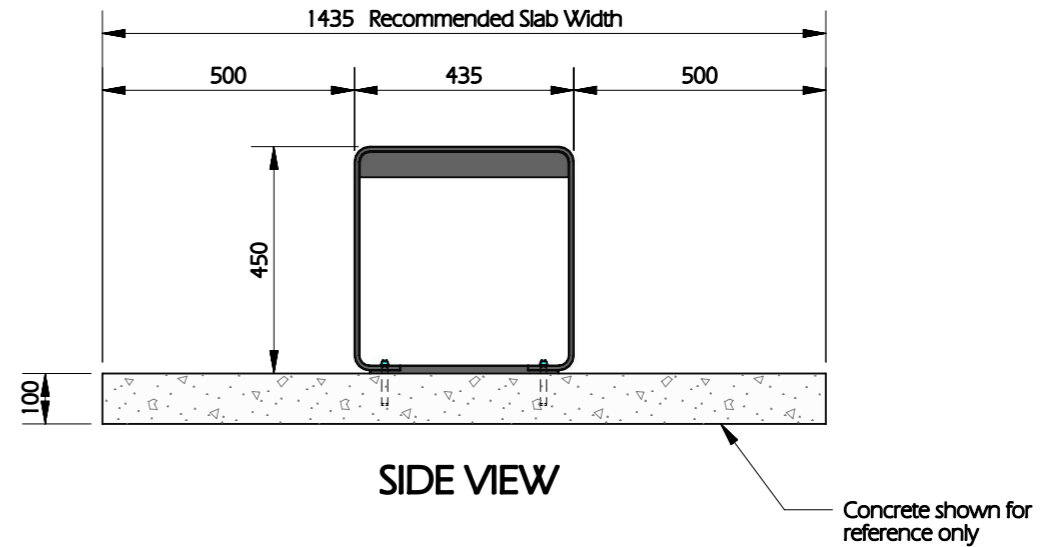

Finish Option: Deluxe (DEL)
Anodized Aluminium Slats & Powder Coated Legs

Seat Lengths - 2 Legs

Seat Length (A)	Slab Length (C)
600mm	800mm
1000mm	1200mm
1300mm	1500mm
1600mm	1800mm

Dimensions in table above are nominal
Custom order lengths available for seat lengths up to 1700mm

Seat Lengths - 3 Legs

Seat Length (A)	Between Legs (B)	Slab Length (C)
1800mm	825mm	2000mm
2000mm	925mm	2200mm
2600mm	1225mm	2800mm
3000mm	1425mm	3200mm

Dimensions in table above are nominal
Custom order lengths available for seat lengths 1701mm up to 3300mm

Seat Lengths - 4 Legs

Seat Length (A)	Between Legs (B)	Slab Length (C)
3600mm	1335mm	3800mm
4000mm	1265mm	2800mm

Dimensions in table above are nominal
Custom order lengths available for seat lengths 3301mm up to 4900mm

Seat Lengths - 5 Legs

Seat Length (A)	Between Legs (B)	Slab Length (C)
5000mm	1190mm	5200mm
6000mm	1440mm	2800mm

Dimensions in table above are nominal
Custom order lengths available for seat lengths 4901mm up to 6000mm