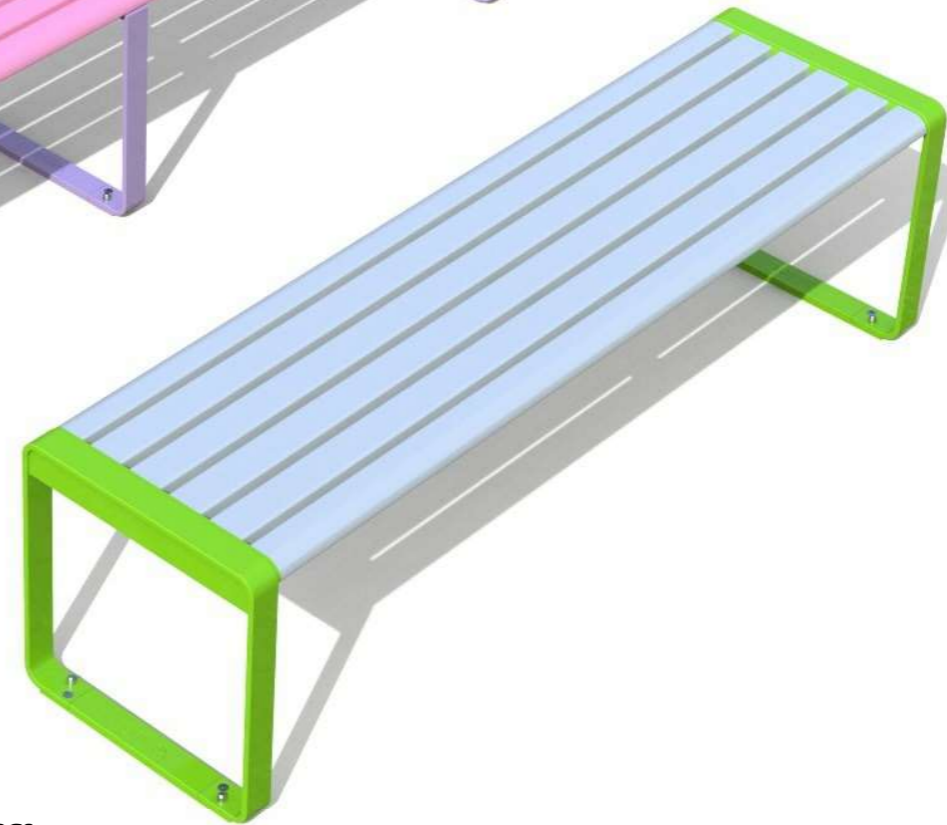

MODA BENCH SEAT - VARIOUS LENGTHS & FINISHES

Finish Option: Timber Image (TIM)
Timber Image Aluminium Slats & Powder Coated Legs

Finish Option: Designer (DSG)
Powder Coated Aluminium Slats & Powder Coated Legs

Finish Option: Deluxe (DEL)
Anodized Aluminium Slats & Powder Coated Legs

Seat Lengths - 2 Legs

Seat Length (A)	Slab Length (C)
600mm	800mm
1000mm	1200mm
1300mm	1500mm
1600mm	1800mm

Dimensions in table above are nominal
Custom order lengths available for seat lengths up to 1700mm

Seat Lengths - 3 Legs

Seat Length (A)	Between Legs (B)	Slab Length (C)
1800mm	825mm	2000mm
2000mm	925mm	2200mm
2600mm	1225mm	2800mm
3000mm	1425mm	3200mm

Dimensions in table above are nominal
Custom order lengths available for seat lengths 1701mm up to 3300mm

Seat Lengths - 5 Legs

Seat Length (A)	Between Legs (B)	Slab Length (C)
5000mm	1190mm	5200mm
6000mm	1440mm	2800mm

Dimensions in table above are nominal
Custom order lengths available for seat lengths 4901mm up to 6000mm