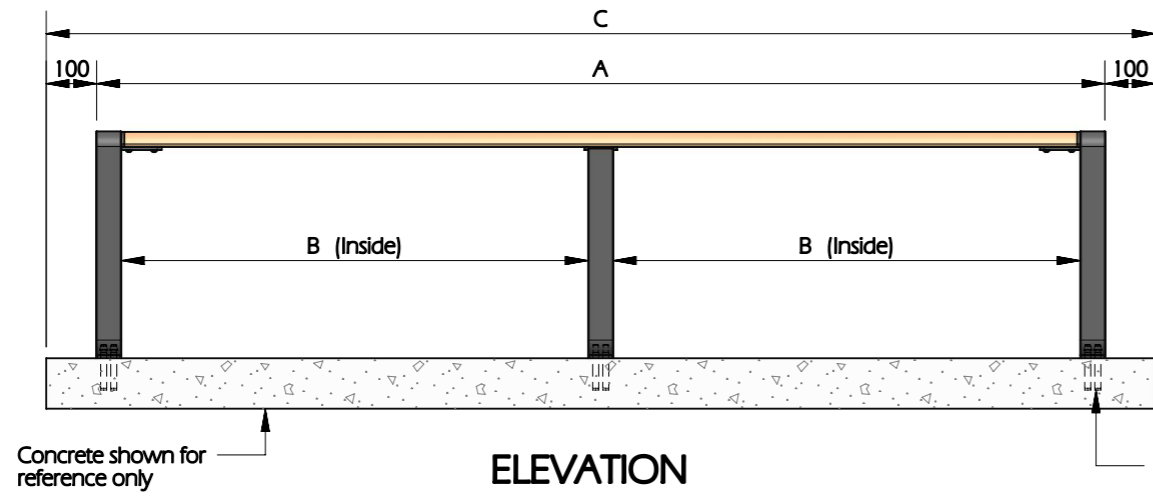

Finish Option: Deluxe (DEL)
Anodized Aluminium Slats & Powder Coated Legs

Seat Lengths - 2 Legs

Seat Length (A)	Slab Length (C)
600mm	800mm
1000mm	1200mm
1300mm	1500mm
1600mm	1800mm

Dimensions in table above are nominal
Custom order lengths available for seat lengths up to 1700mm

Seat Lengths - 3 Legs

Seat Length (A)	Between Legs (B)	Slab Length (C)
1800mm	825mm	2000mm
2000mm	925mm	2200mm
2600mm	1225mm	2800mm
3000mm	1425mm	3200mm

Dimensions in table above are nominal
Custom order lengths available for seat lengths 1701mm up to 3300mm

Seat Lengths - 4 Legs

Seat Length (A)	Between Legs (B)	Slab Length (C)
3600mm	1335mm	3800mm
4000mm	1265mm	2800mm

Dimensions in table above are nominal
Custom order lengths available for seat lengths 3301mm up to 4900mm

Seat Lengths - 5 Legs

Seat Length (A)	Between Legs (B)	Slab Length (C)
5000mm	1190mm	5200mm
6000mm	1440mm	2800mm

Dimensions in table above are nominal
Custom order lengths available for seat lengths 4901mm up to 6000mm