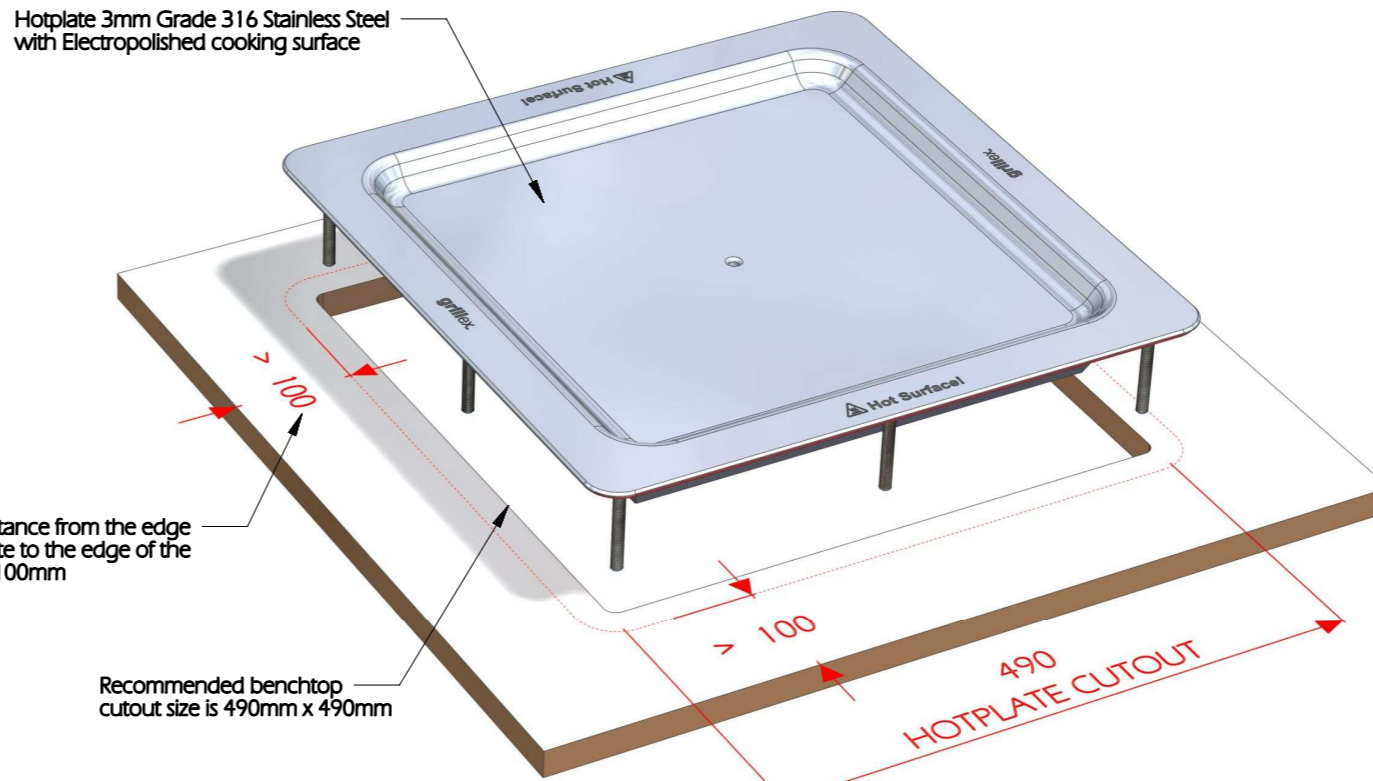

TOP VIEW
SCALE 1:5

ELEVATION
SCALE 1:5

BENCHTOP CUTOUT & POSITION

CONTROL BOX & CONNECTIONS

BENCH TOP CLAMPS