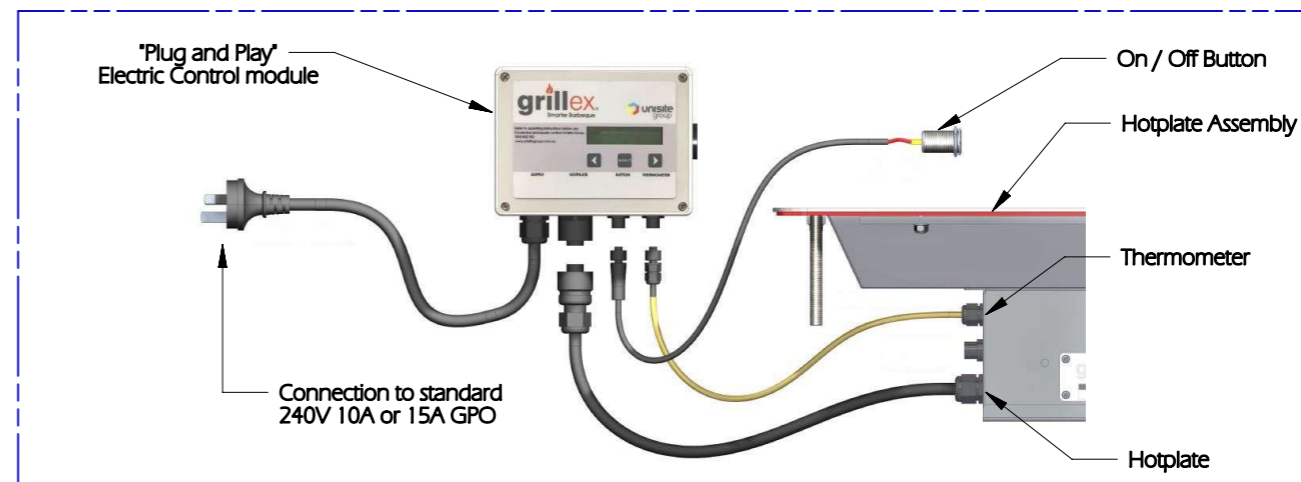

TOP VIEW
SCALE 1:5

ELEVATION
SCALE 1:5

BENCHTOP CUTOUT & POSITION

CONTROL BOX & CONNECTIONS

BENCH TOP CLAMPS