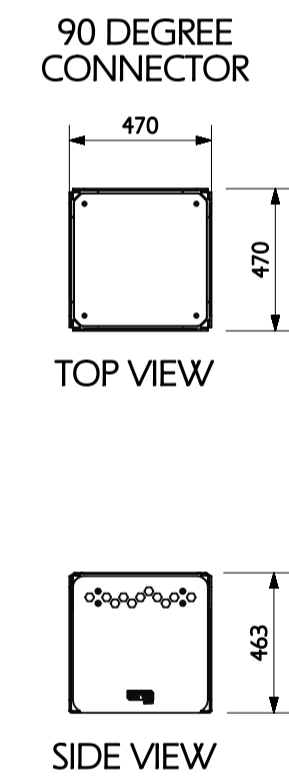

SEATS

SEATS WITH BACKREST

SINGLE TABLE

DOUBLE TABLE

BAR HEIGHT TABLE & STOOLS

CONNECTORS

DOUBLE GREENCELL (ONE SIZE ONLY)

GREENCELL (PLANTERS)

MODULAR GREENCELL (510mm WIDE ONLY)

TOP VIEWS