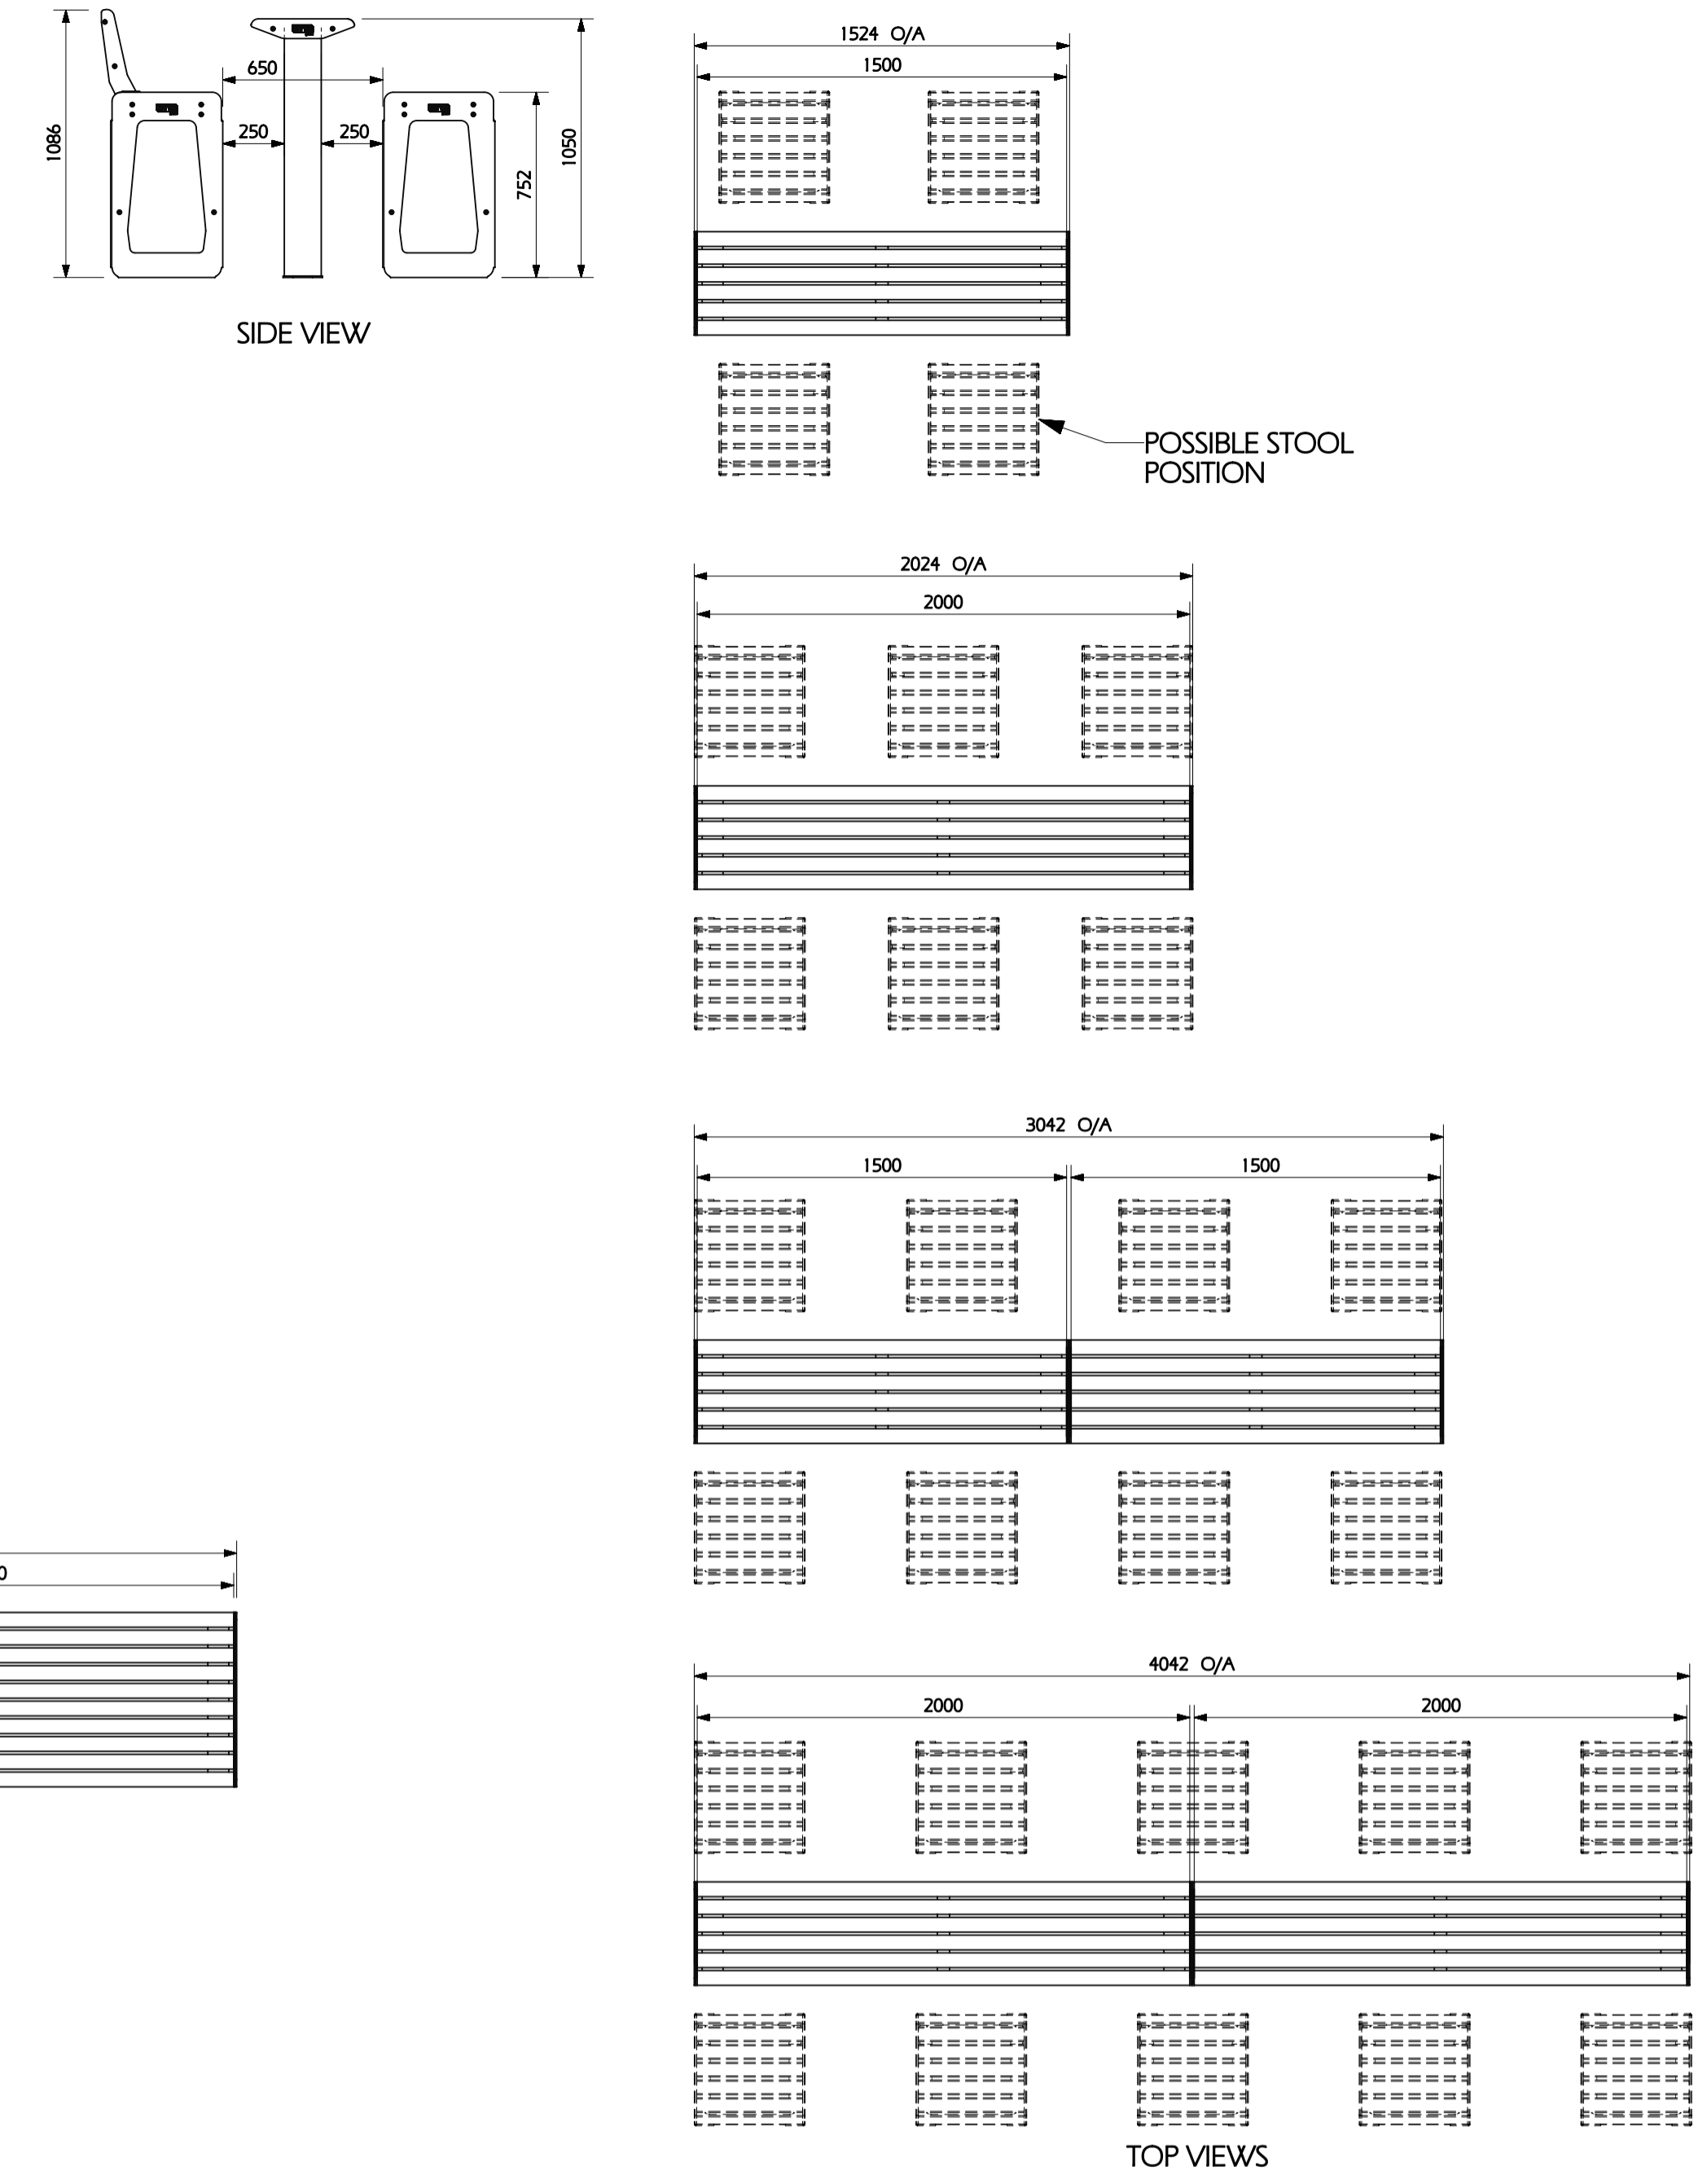

SEATS

SEATS WITH BACKREST

SINGLE TABLE

DOUBLE TABLE

BAR HEIGHT TABLE & STOOLS

CONNECTORS

DOUBLE GREENCELL (ONE SIZE ONLY)

GREENCELL (PLANTERS)

MODULAR GREENCELL (510mm WIDE ONLY)

TOP VIEWS