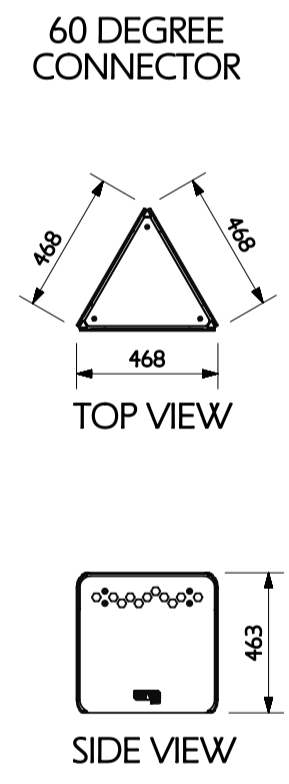

SEATS

SEATS WITH BACKREST

SINGLE TABLE

DOUBLE TABLE

BAR HEIGHT TABLE & STOOLS

CONNECTORS

DOUBLE GREENCELL (ONE SIZE ONLY)

GREENCELL (PLANTERS)

MODULAR GREENCELL (510mm WIDE ONLY)

TOP VIEWS