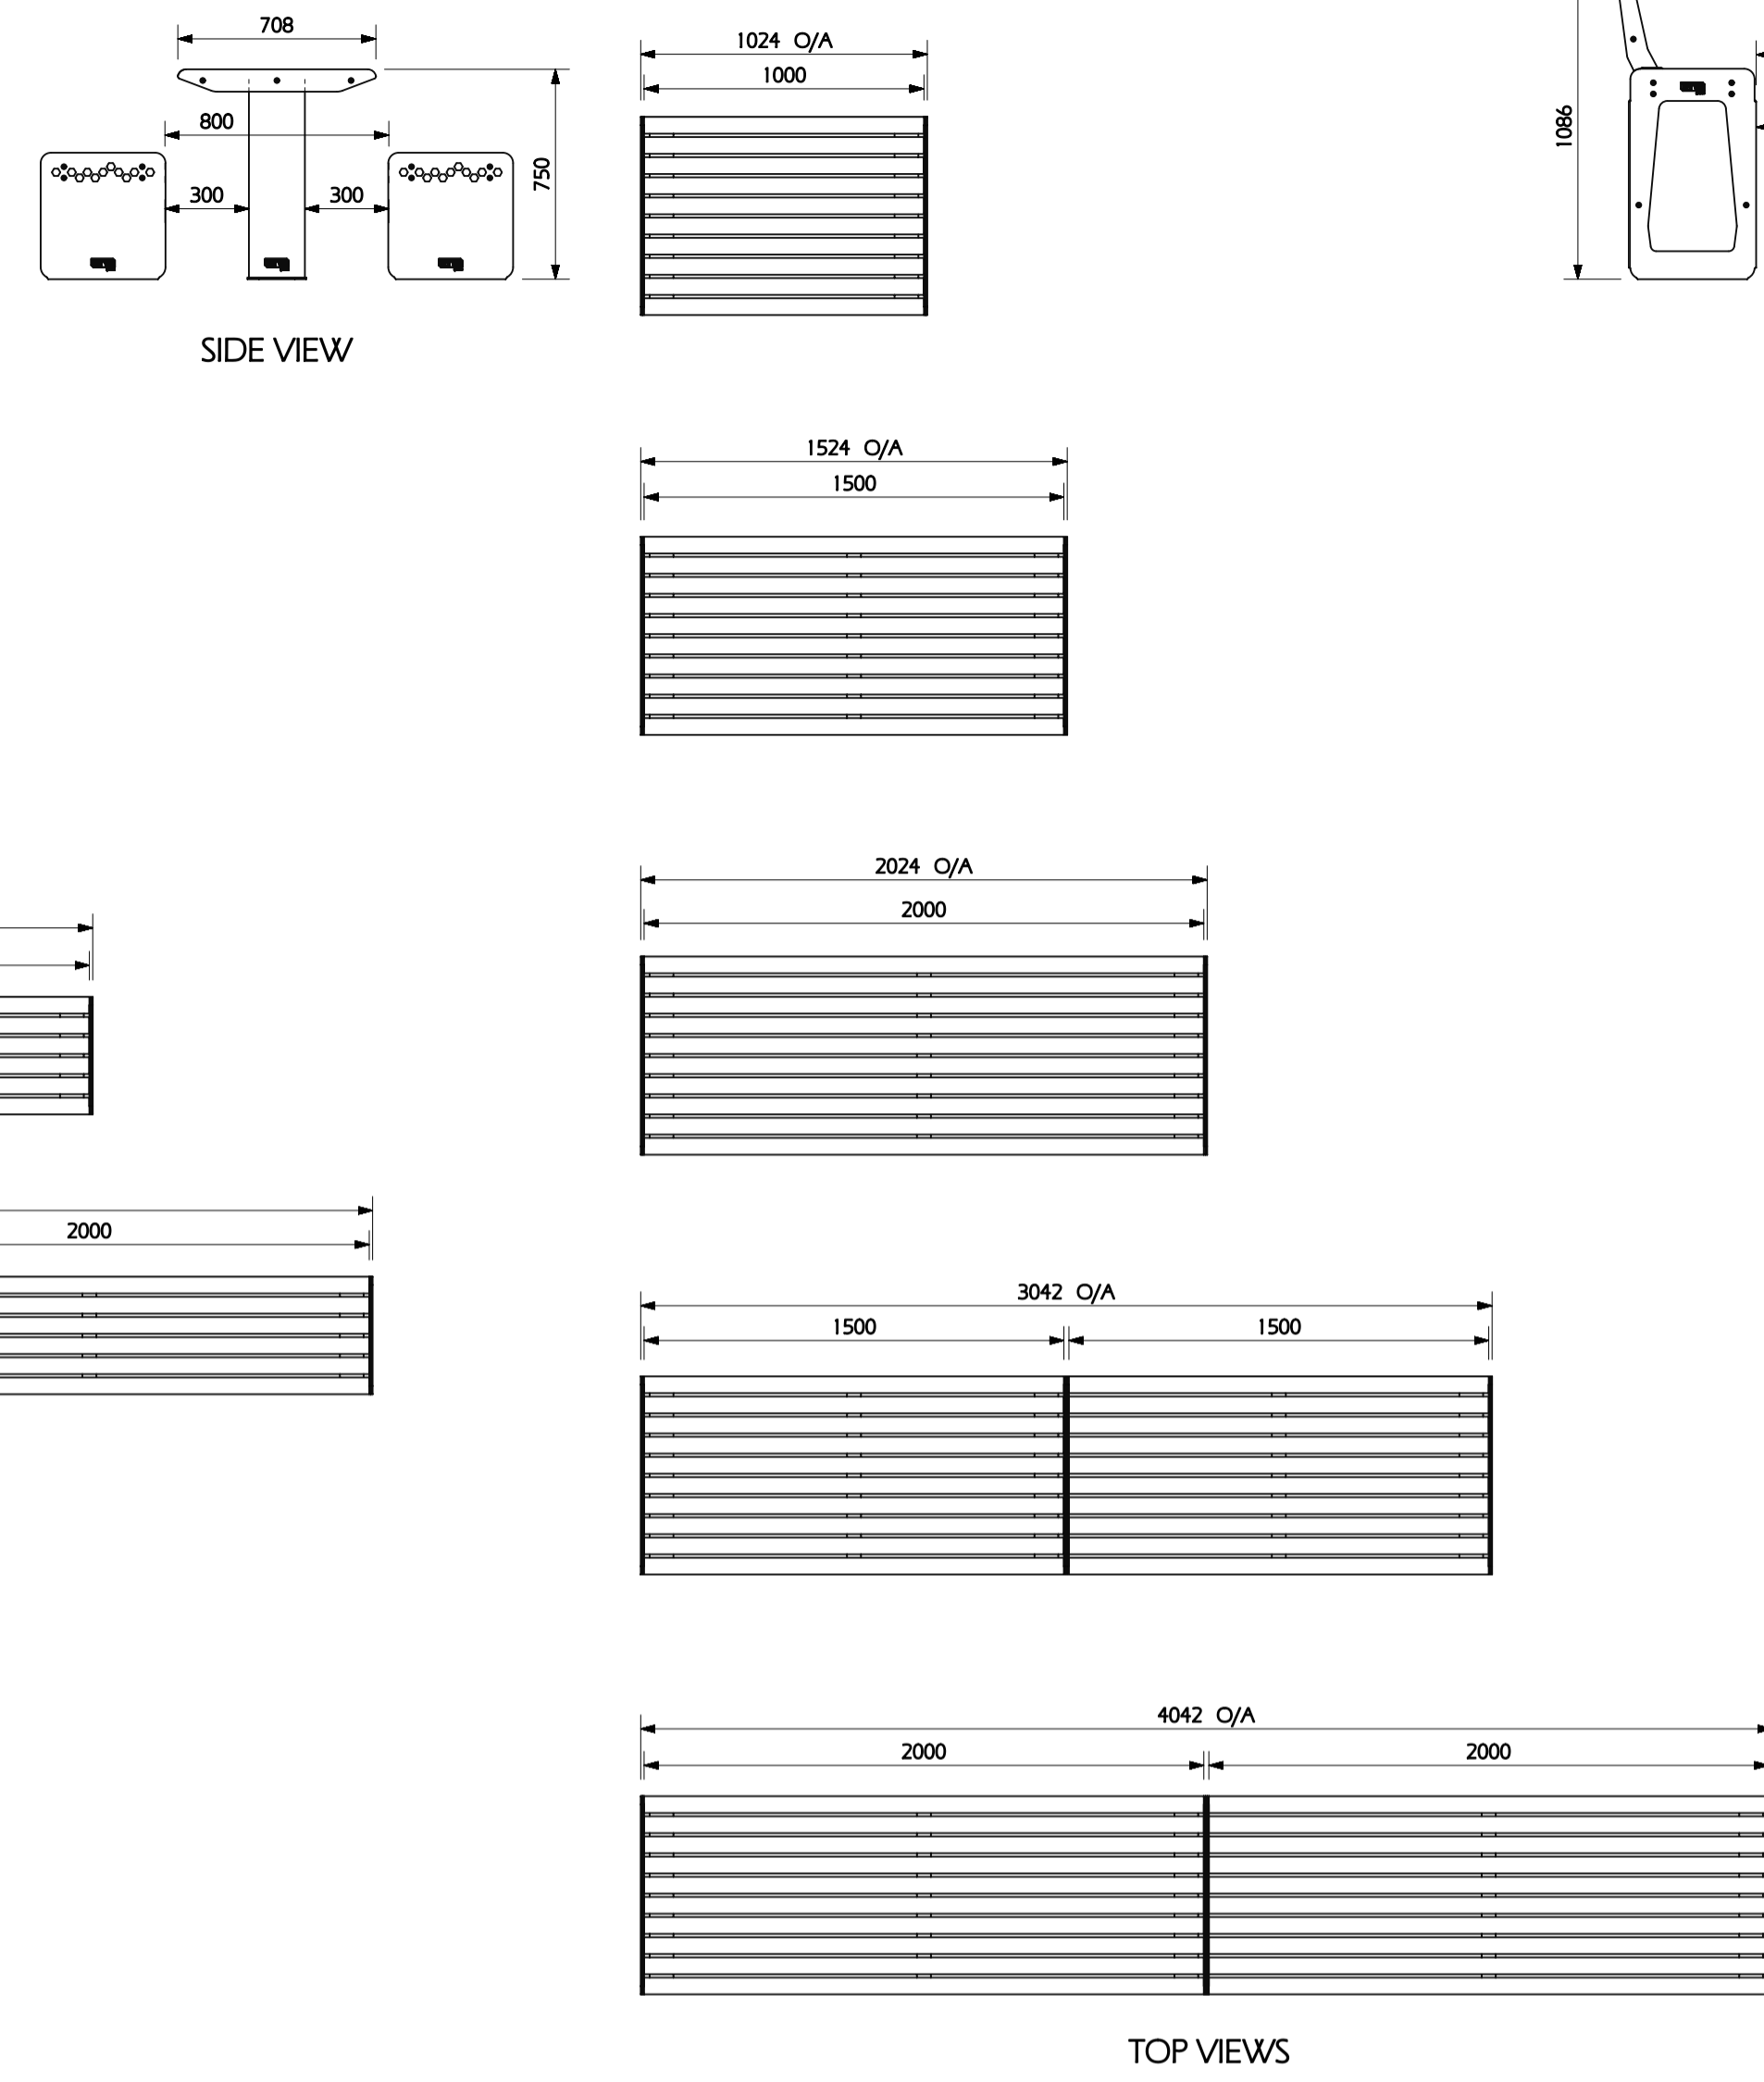

SEATS

SEATS WITH BACKREST

SINGLE TABLE

DOUBLE TABLE

BAR HEIGHT TABLE & STOOLS

CONNECTORS

DOUBLE GREENCELL (ONE SIZE ONLY)

GREENCELL (PLANTERS)

MODULAR GREENCELL (510mm WIDE ONLY)

TOP VIEWS