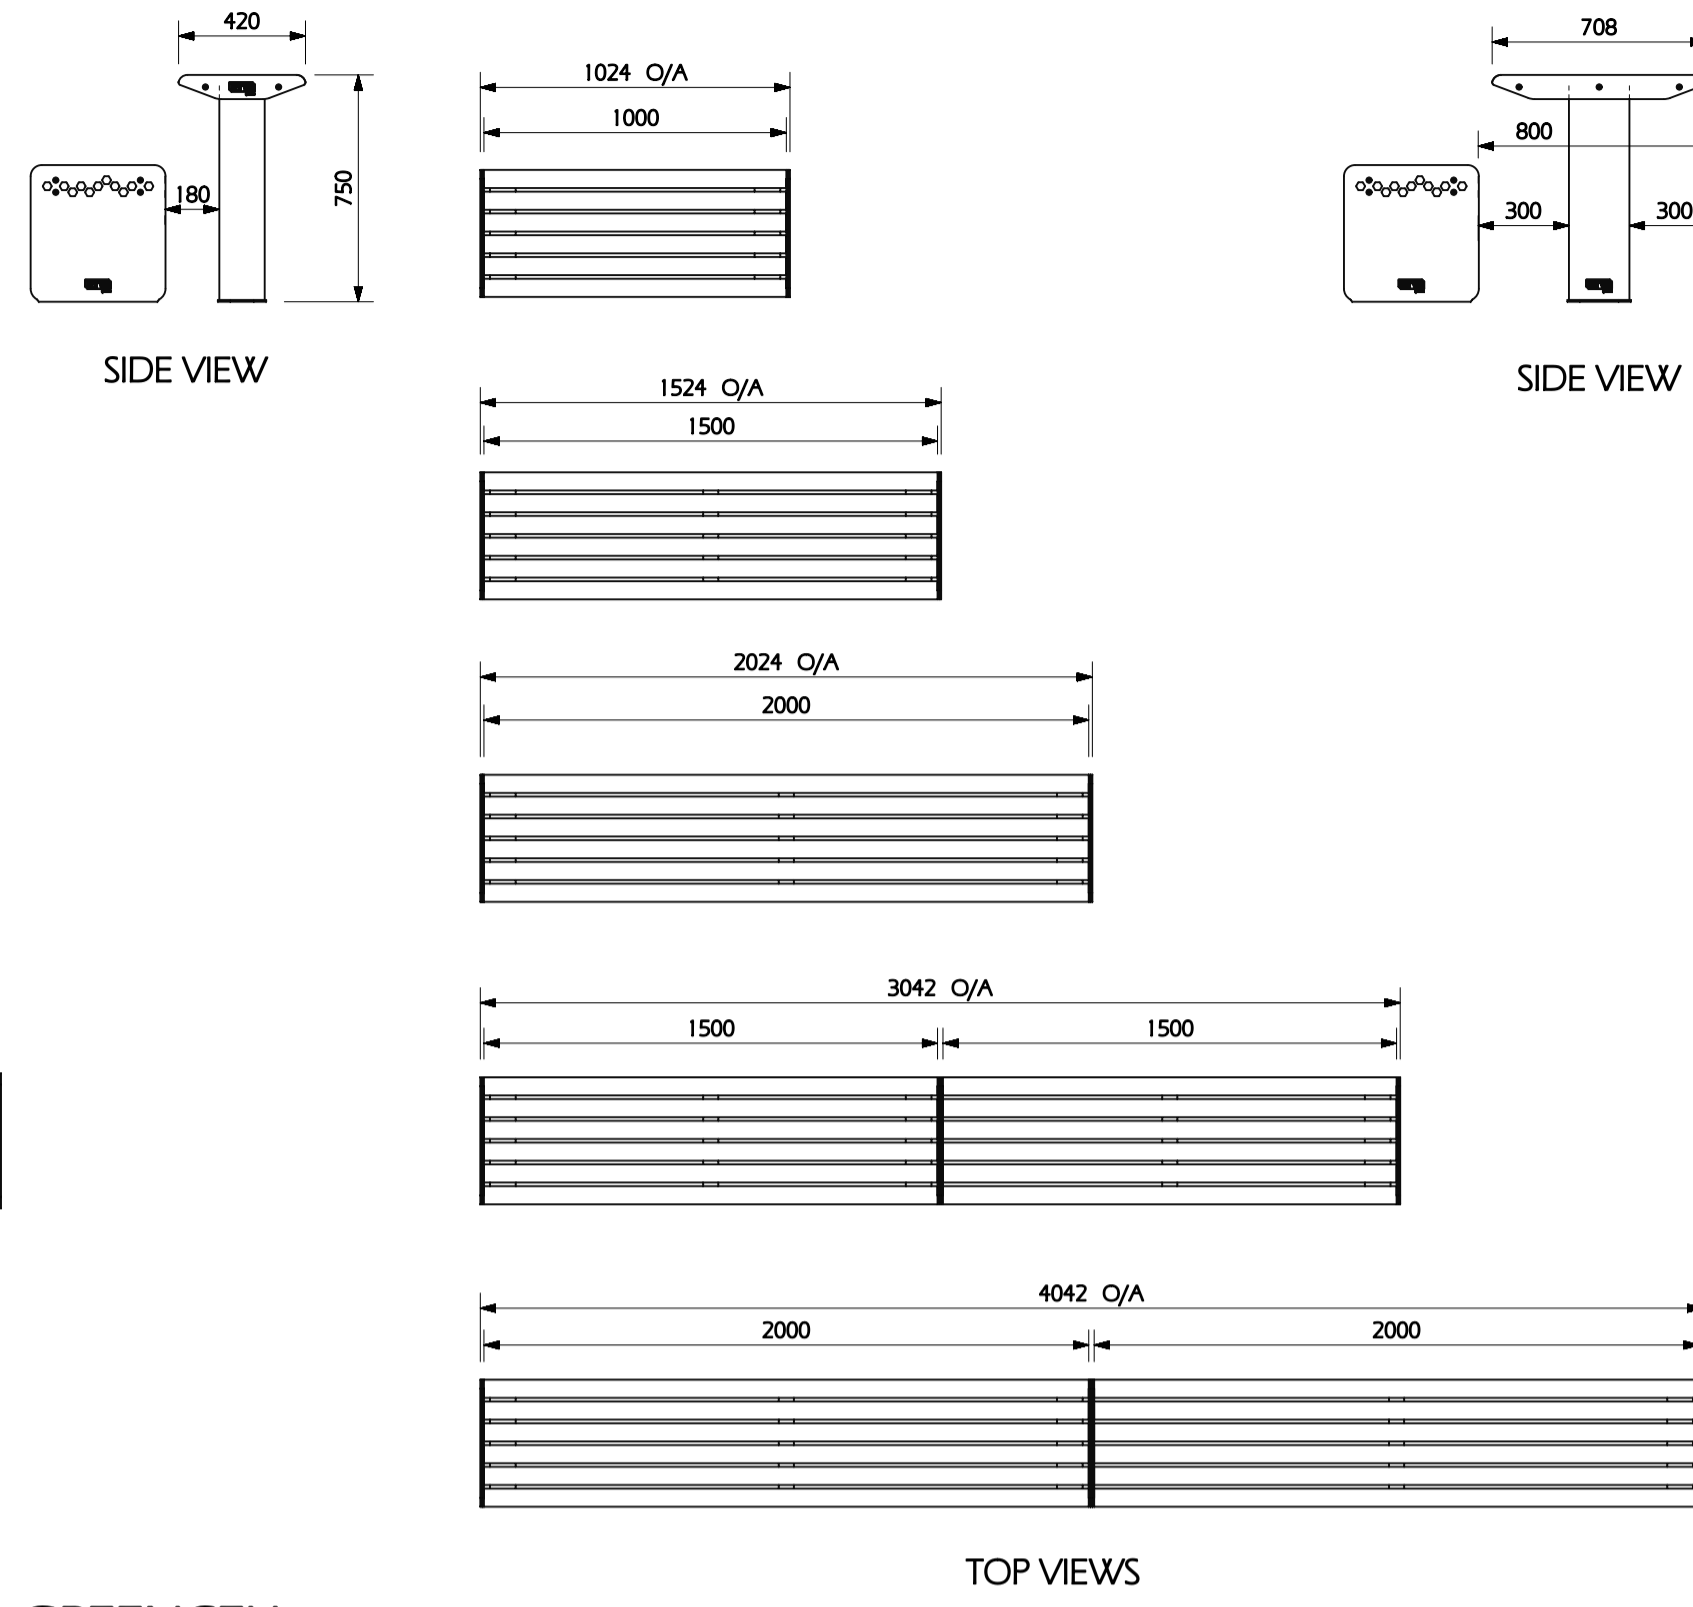

SEATS

SEATS WITH BACKREST

SINGLE TABLE

DOUBLE TABLE

BAR HEIGHT TABLE & STOOLS

CONNECTORS

DOUBLE GREENCELL (ONE SIZE ONLY)

GREENCELL (PLANTERS)

MODULAR GREENCELL (510mm WIDE ONLY)

TOP VIEWS