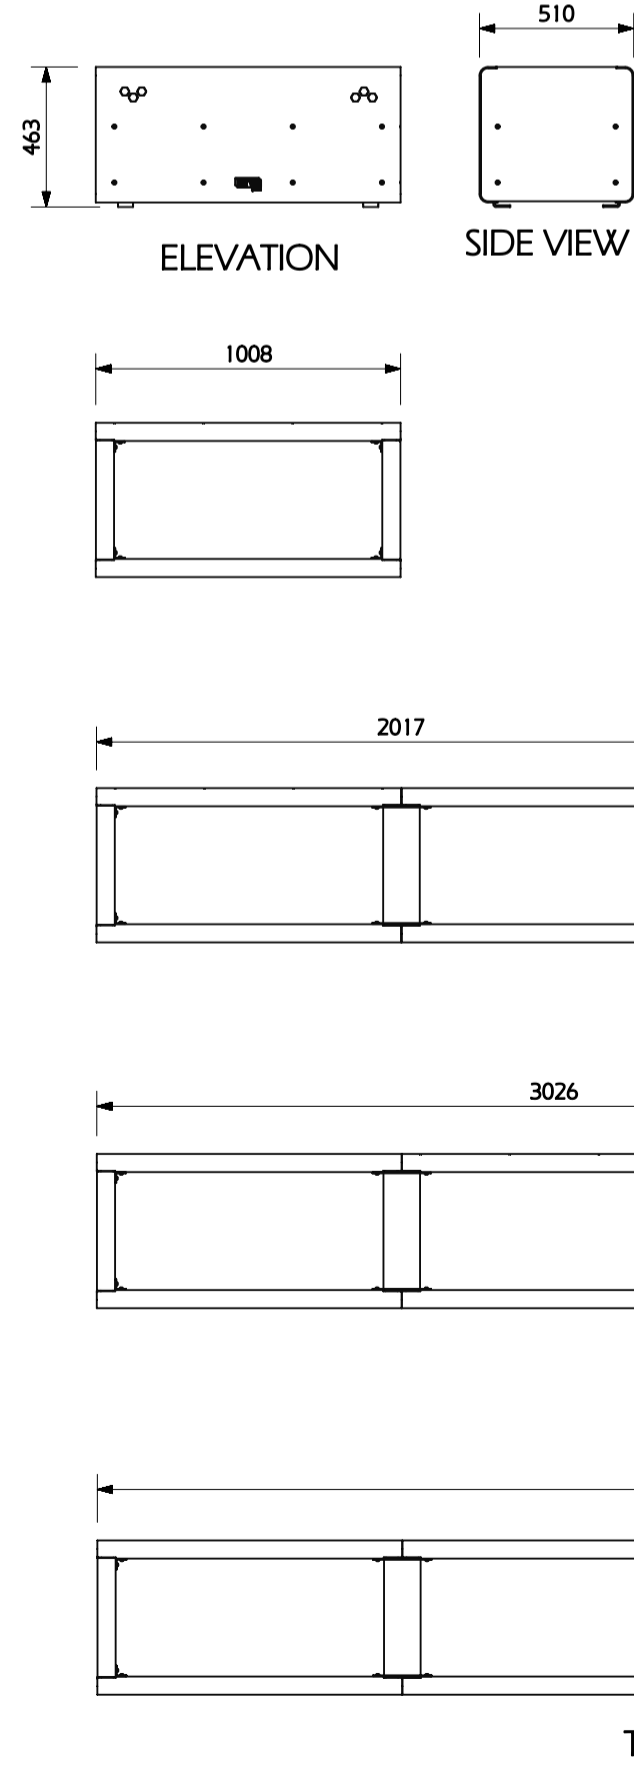

SEATS

SEATS WITH BACKREST

SINGLE TABLE

DOUBLE TABLE

BAR HEIGHT TABLE & STOOLS

CONNECTORS

DOUBLE GREENCELL (ONE SIZE ONLY)

GREENCELL (PLANTERS)

MODULAR GREENCELL (510mm WIDE ONLY)

TOP VIEWS