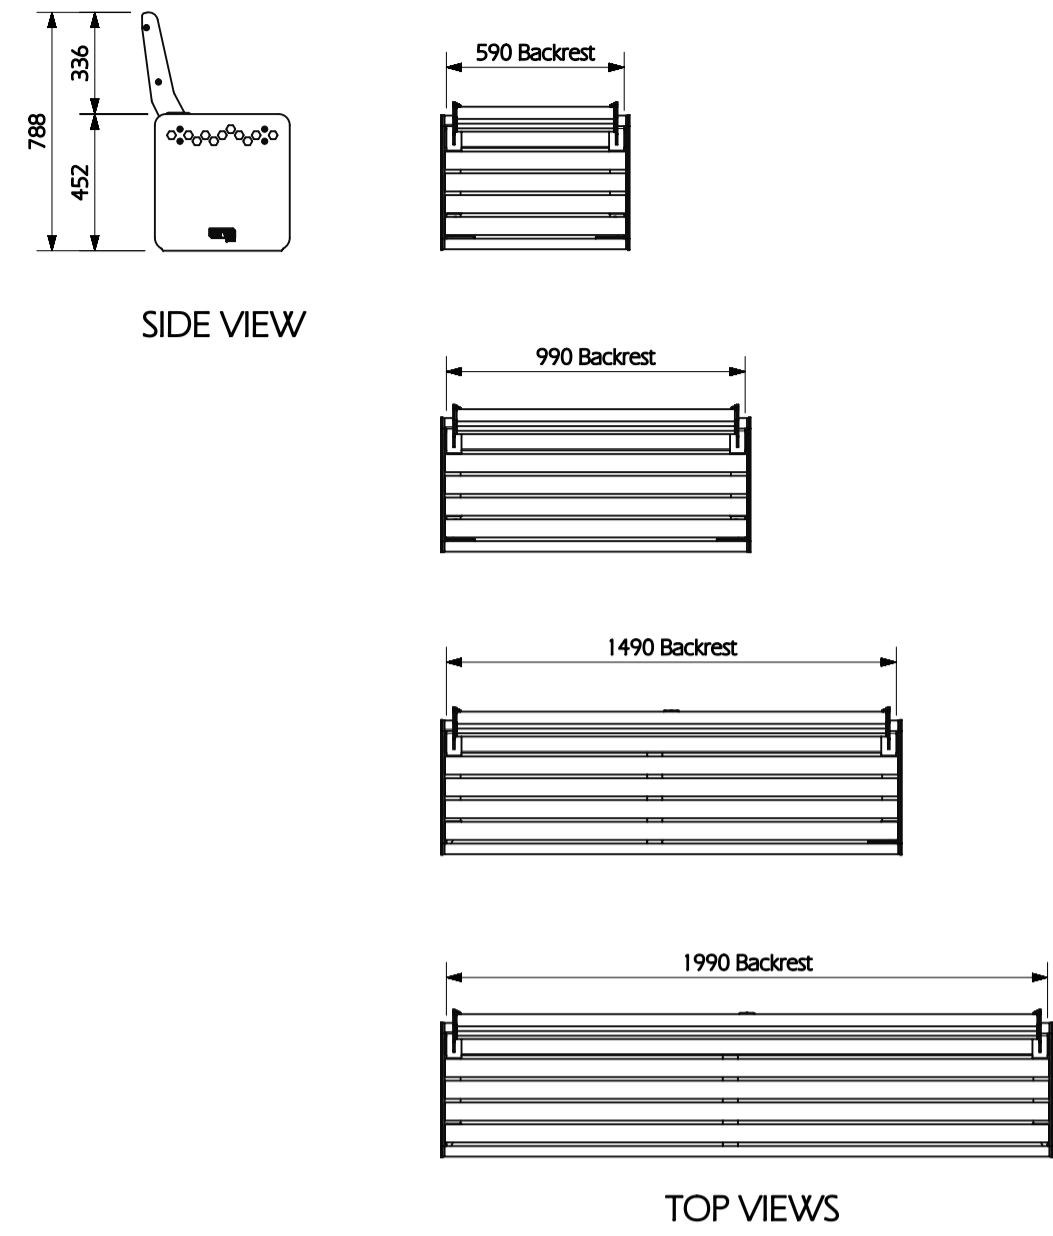

SEATS

SEATS WITH BACKREST

SINGLE TABLE

DOUBLE TABLE

BAR HEIGHT TABLE & STOOLS

CONNECTORS

DOUBLE GREENCELL (ONE SIZE ONLY)

GREENCELL (PLANTERS)

MODULAR GREENCELL (510mm WIDE ONLY)

TOP VIEWS