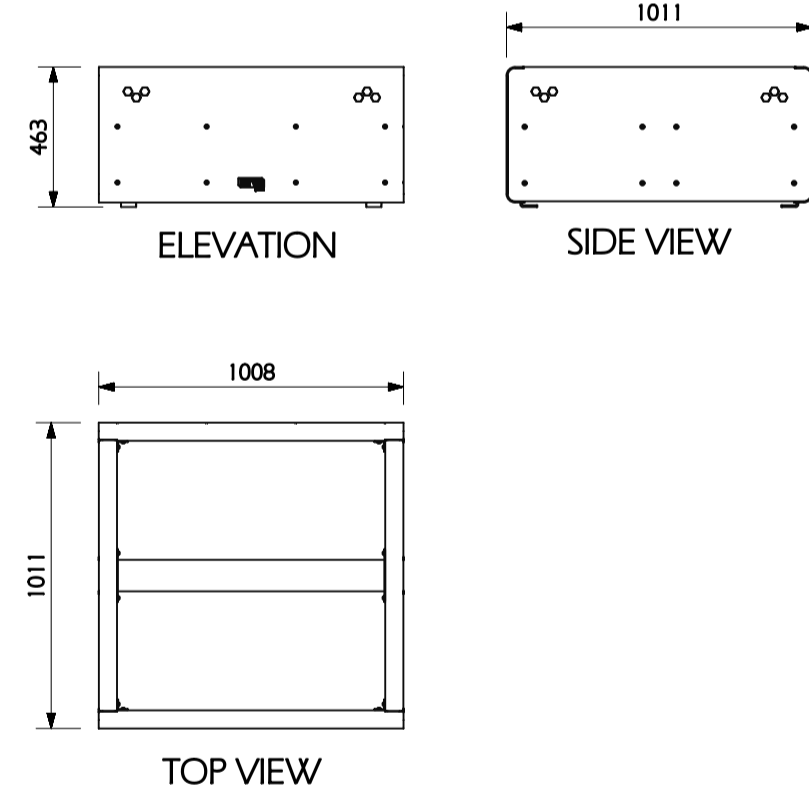

SEATS

SEATS WITH BACKREST

SINGLE TABLE

DOUBLE TABLE

BAR HEIGHT TABLE & STOOLS

CONNECTORS

DOUBLE GREENCELL (ONE SIZE ONLY)

GREENCELL (PLANTERS)

MODULAR GREENCELL (510mm WIDE ONLY)

TOP VIEWS