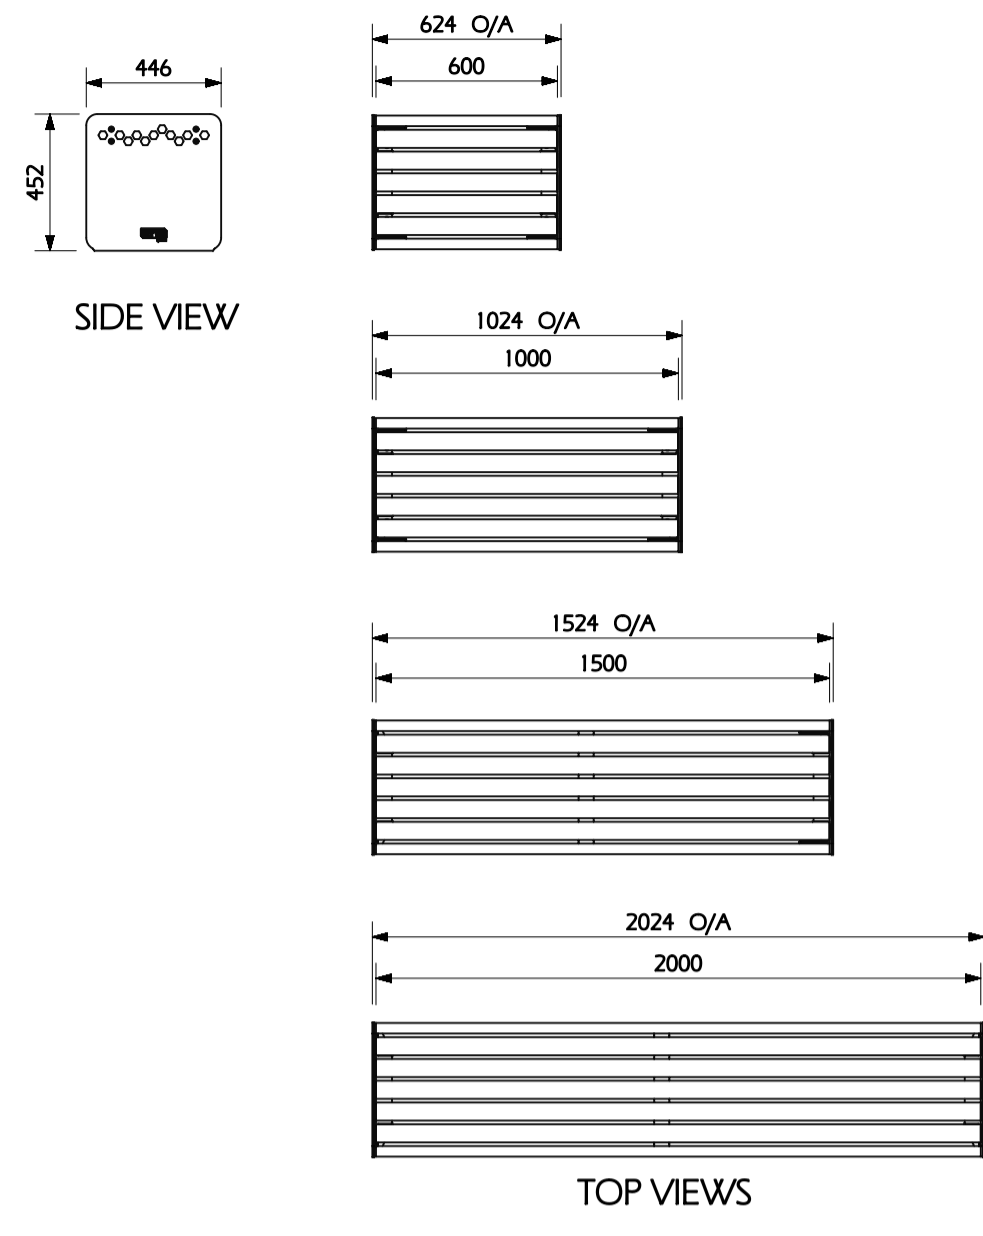

SEATS

SEATS WITH BACKREST

SINGLE TABLE

DOUBLE TABLE

BAR HEIGHT TABLE & STOOLS

CONNECTORS

DOUBLE GREENCELL (ONE SIZE ONLY)

GREENCELL (PLANTERS)

MODULAR GREENCELL (510mm WIDE ONLY)

TOP VIEWS