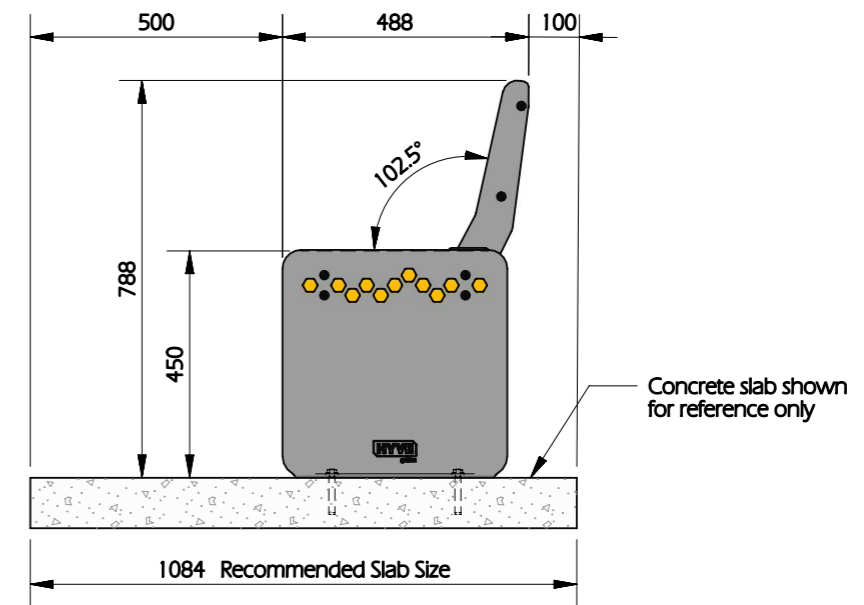

REV	DATE	BY	DESCRIPTION
0	19APR22	BC	PRODUCT RELEASE

DRAWN: MH	SCALE: AS SHOWN	SHT OF 2
		DATE: 19APR22
DRAWING No. HYV-PS-SM-001		REVISION 0

TOP VIEW

ASSEMBLY CONNECTIONS

For further details on assembly & install, See the HYVE Furniture Installation Manual

ELEVATION

SIDE VIEW

REV	DATE	BY	DESCRIPTION
0	19APR22	BC	PRODUCT RELEASE