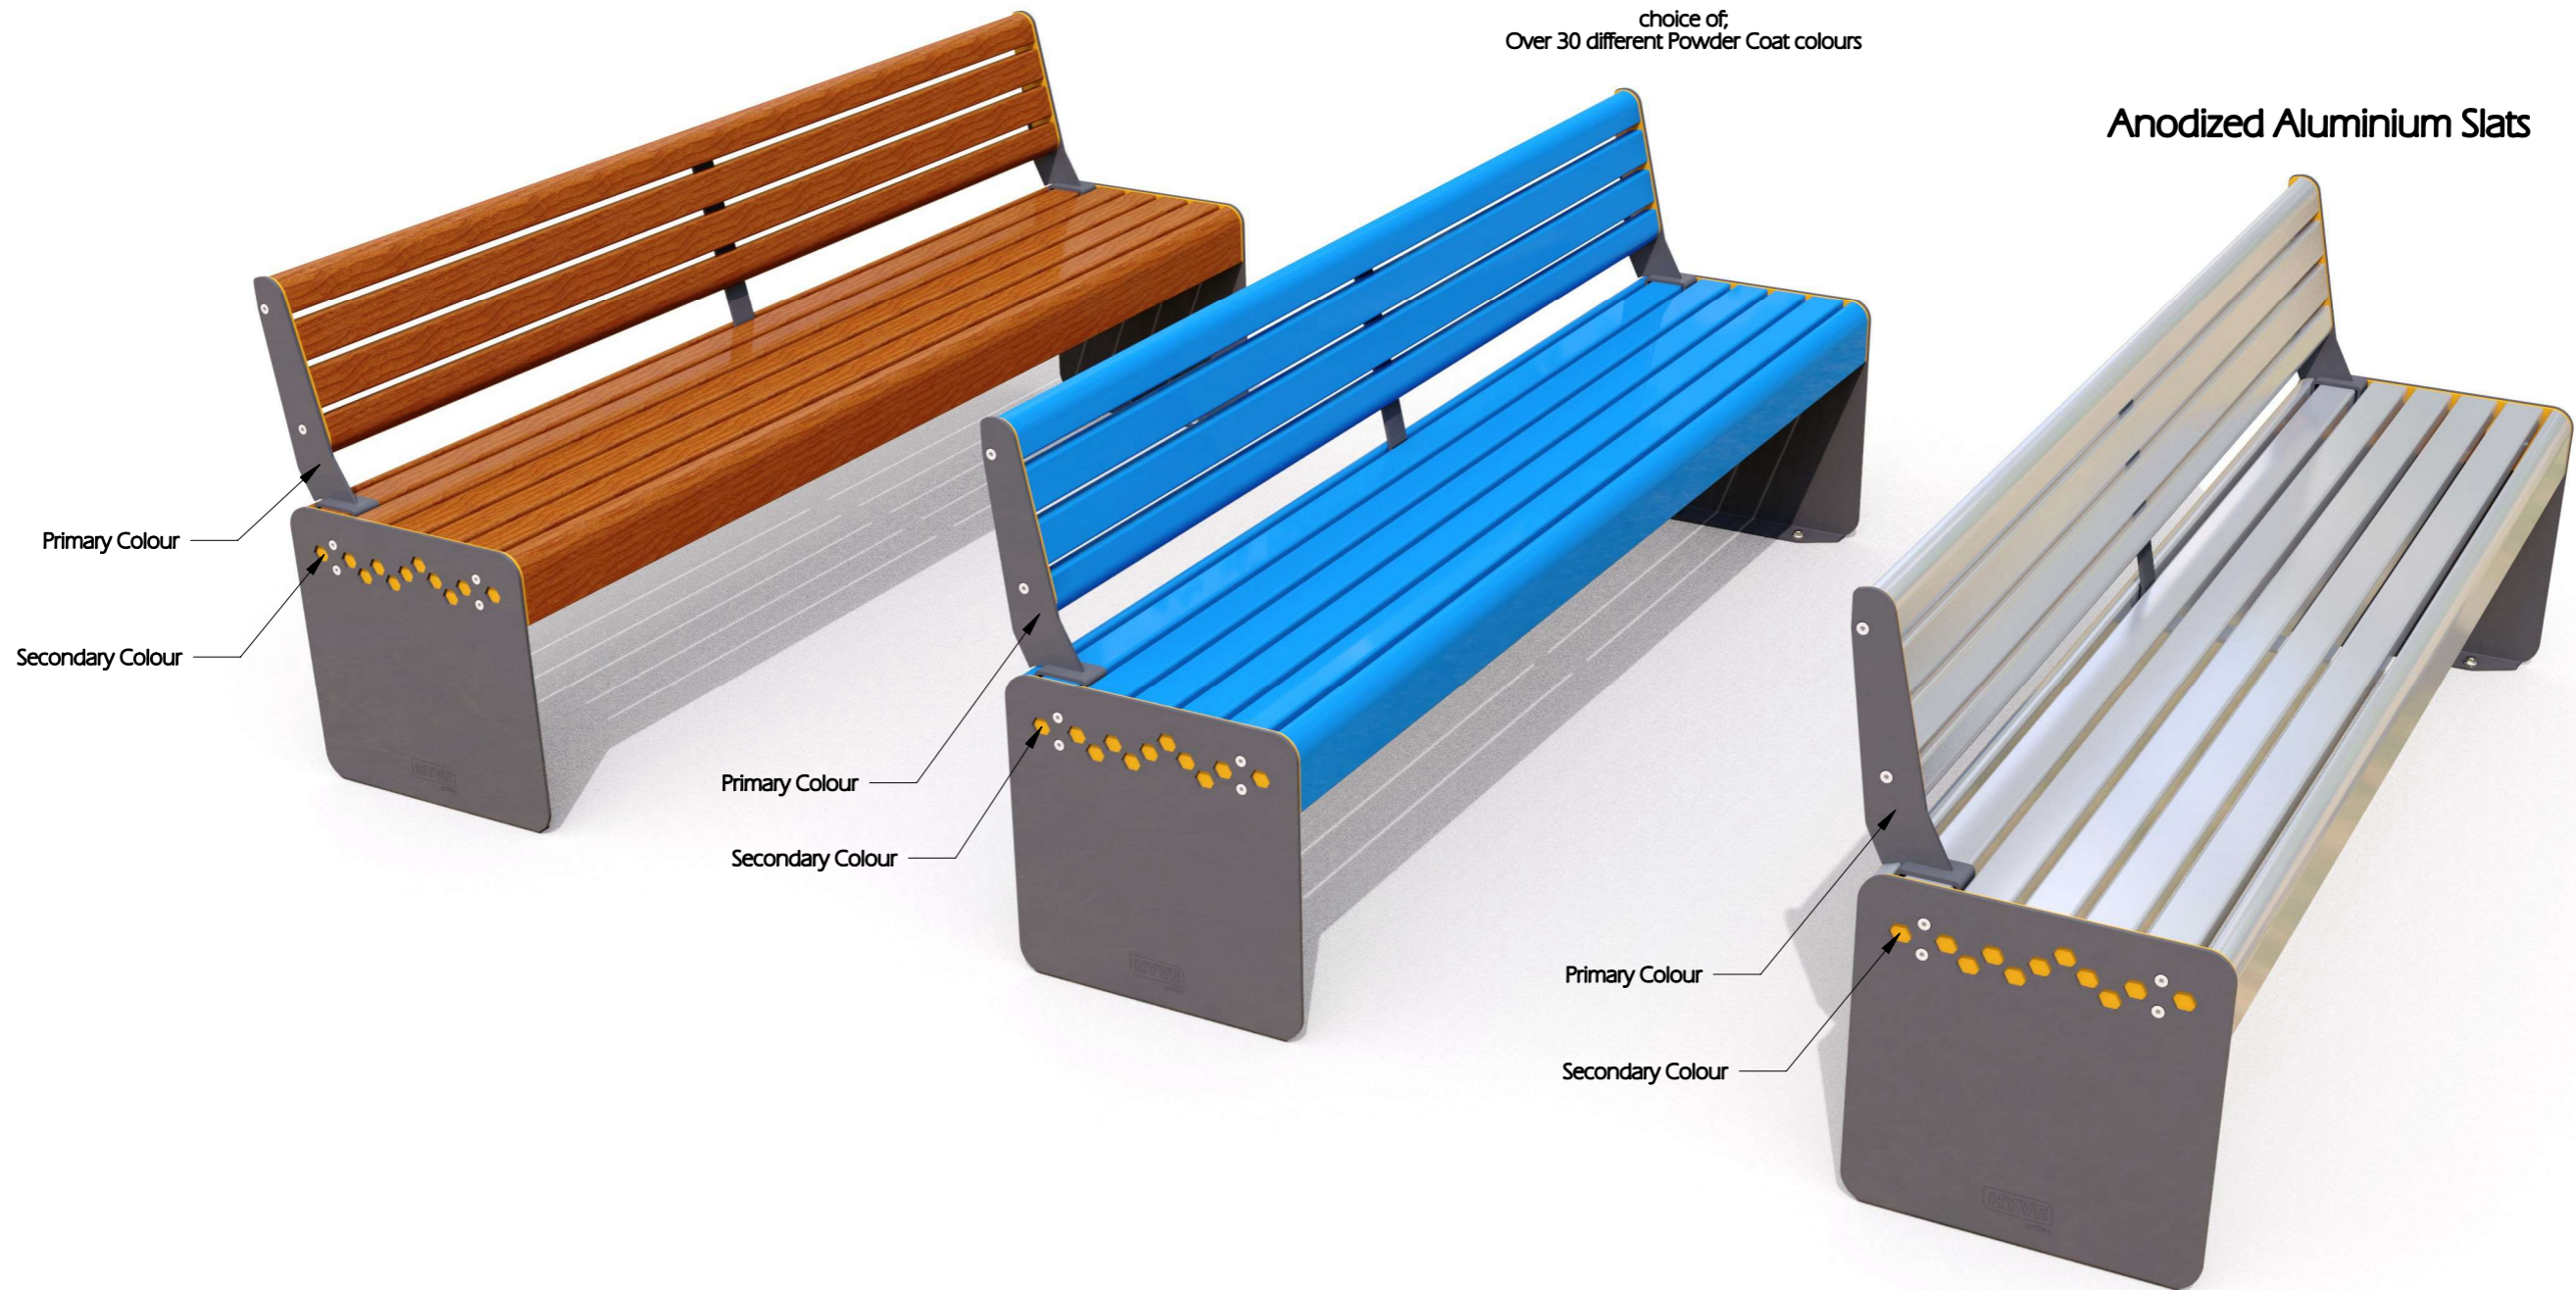

HYVE 2 Meter Park Seat

Timber Image Slats
choice of;
Westurn Red Cedar Timber Image (Shown)
Blackbutt Timber Image

Powder Coat Slats
choice of;
Over 30 different Powder Coat colours

Anodized Aluminium Slats

Primary Colour - Choice of over 30 different Powder Coat Colours
Secondary Colour - Choice of over 30 different Powder Coat Colours

[Click HERE](#) to be taken to our 3D Configurator to help choose your HYVE Park seat colours

ELEVATION

SIDE VIEW

REV	DATE	BY	DESCRIPTION
0	19APR22	BC	PRODUCT RELEASE