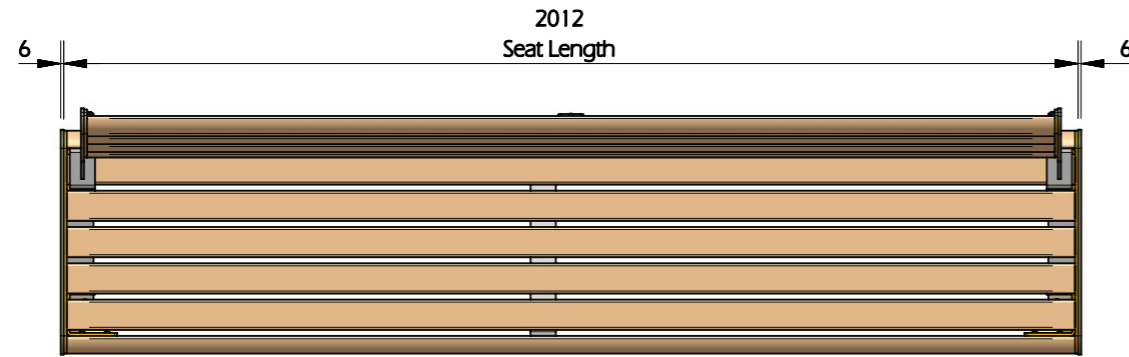

TOP VIEW

ASSEMBLY CONNECTIONS

For further details on assembly & install, See the HYVE Furniture Installation Manual

REV	DATE	BY	DESCRIPTION
0	19APR22	BC	PRODUCT RELEASE