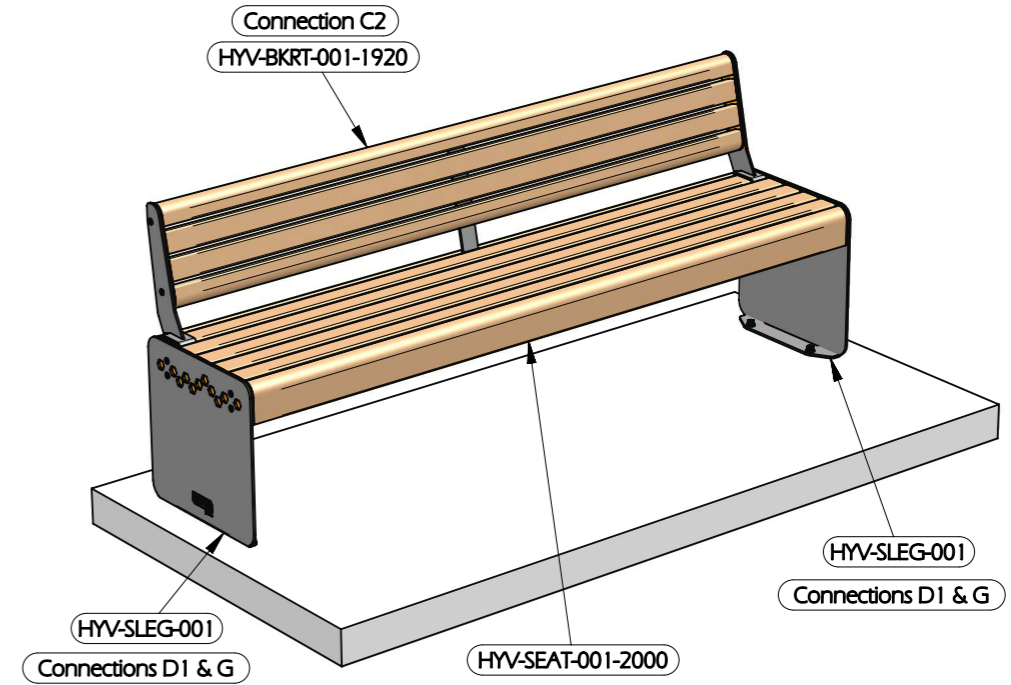

Primary Colour - Choice of over 30 different Powder Coat Colours
Secondary Colour - Choice of over 30 different Powder Coat Colours

[Click HERE](#) to be taken to our 3D Configurator to help choose your HYVE Park seat colours

REV	DATE	BY	DESCRIPTION
0	19APR22	BC	PRODUCT RELEASE

DRAWN: MH	SCALE: AS SHOWN	SHT OF 2
		DATE: 19APR22
DRAWING No. HYV-PS-SM-001		REVISION 0

TOP VIEW

ASSEMBLY CONNECTIONS

For further details on assembly & install, See the HYVE Furniture Installation Manual