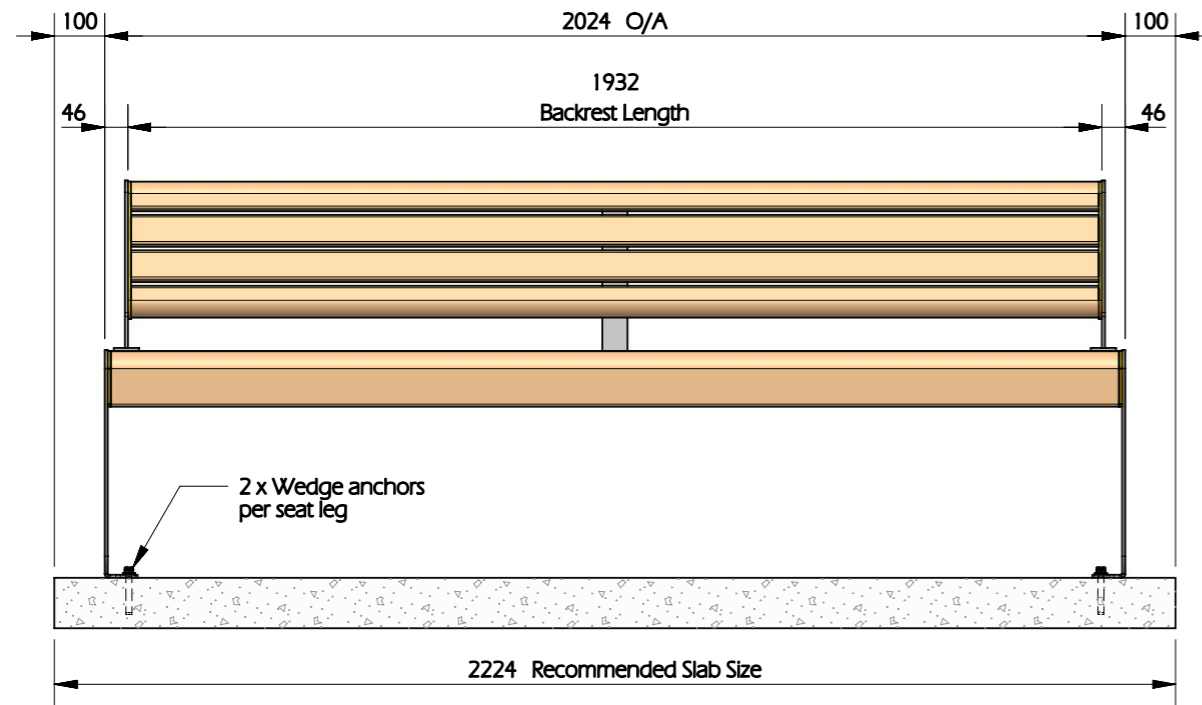

REV	DATE	BY	DESCRIPTION
0	19APR22	BC	PRODUCT RELEASE

DRAWN: MH	SCALE: AS SHOWN	SHT OF 2
		DATE: 19APR22
DRAWING No. HYV-PS-SM-001		REVISION 0

TOP VIEW

ASSEMBLY CONNECTIONS

For further details on assembly & install, See the HYVE Furniture Installation Manual

ELEVATION

SIDE VIEW

REV	DATE	BY	DESCRIPTION
0	19APR22	BC	PRODUCT RELEASE