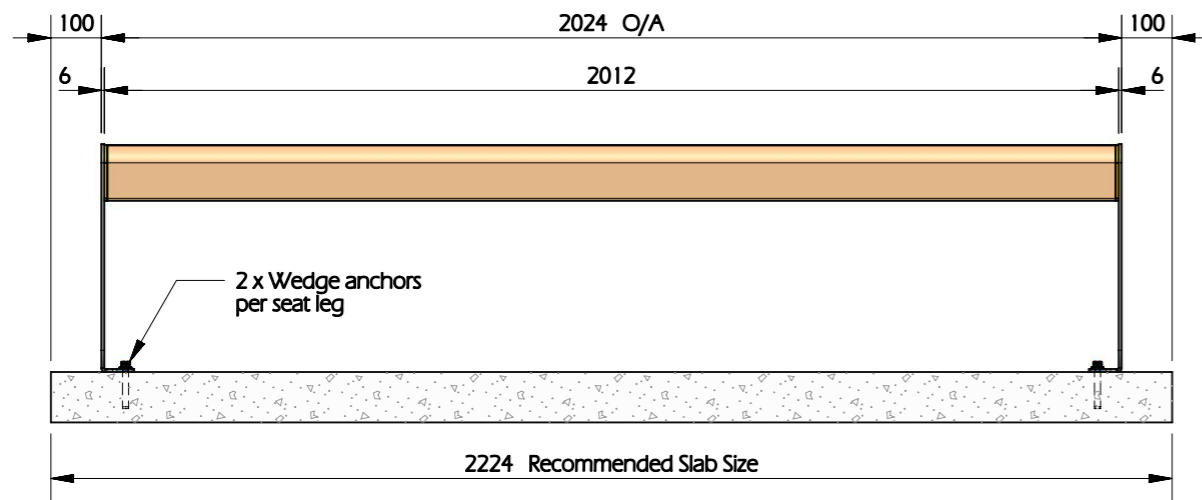

[Click HERE](#) to be taken to our 3D Configurator to help choose your HYVE Bench seat colours

REV	DATE	BY	DESCRIPTION
0	19APR22	BC	PRODUCT RELEASE

DRAWN: MH	SCALE: AS SHOWN	SHT OF 2
		DATE: 19APR22
DRAWING No. HYV-BS-SM-001		REVISION 0

TOP VIEW

ASSEMBLY CONNECTIONS

For further details on assembly & install, See the HYVE Furniture Installation Manual

ELEVATION

SIDE VIEW

REV	DATE	BY	DESCRIPTION
0	19APR22	BC	PRODUCT RELEASE