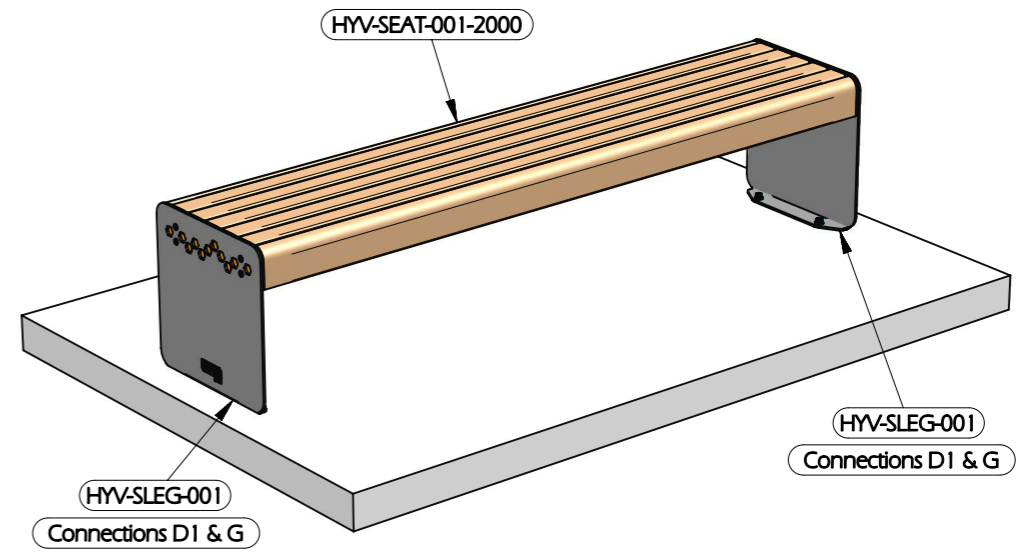

HYVE 2m Bench Seat

Timber Image Slats
choice of;
Westurn Red Cedar Timber Image (Shown)
Blackbutt Timber Image

Powder Coat Slats
choice of;
Over 30 different Powder Coat colours

Anodized Aluminium Slats

Primary Colour - Choice of over 30 different Powder Coat Colours
Secondary Colour - Choice of over 30 different Powder Coat Colours

[Click HERE](#) to be taken to our 3D Configurator to help choose your HYVE Bench seat colours

REV	DATE	BY	DESCRIPTION
0	19APR22	BC	PRODUCT RELEASE

DRAWN: MH	SCALE: AS SHOWN	SHT OF 2
		DATE: 19APR22
DRAWING No. HYV-BS-SM-001		REVISION 0

TOP VIEW

ASSEMBLY CONNECTIONS

For further details on assembly & install, See the HYVE Furniture Installation Manual

ELEVATION

SIDE VIEW

REV	DATE	BY	DESCRIPTION
0	19APR22	BC	PRODUCT RELEASE