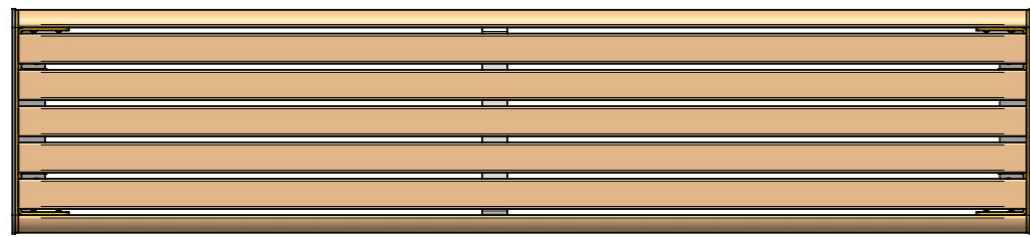

HYVE 2m Bench Seat

Timber Image Slats
choice of;
Westurn Red Cedar Timber Image (Shown)
Blackbutt Timber Image

Powder Coat Slats
choice of;
Over 30 different Powder Coat colours

Anodized Aluminium Slats

Primary Colour - Choice of over 30 different Powder Coat Colours
Secondary Colour - Choice of over 30 different Powder Coat Colours

[Click HERE](#) to be taken to our 3D Configurator to help choose your HYVE Bench seat colours

REV	DATE	BY	DESCRIPTION
0	19APR22	BC	PRODUCT RELEASE

DRAWN: MH	SCALE: AS SHOWN	SHT OF 2
		DATE: 19APR22
DRAWING No. HYV-BS-SM-001		REVISION 0