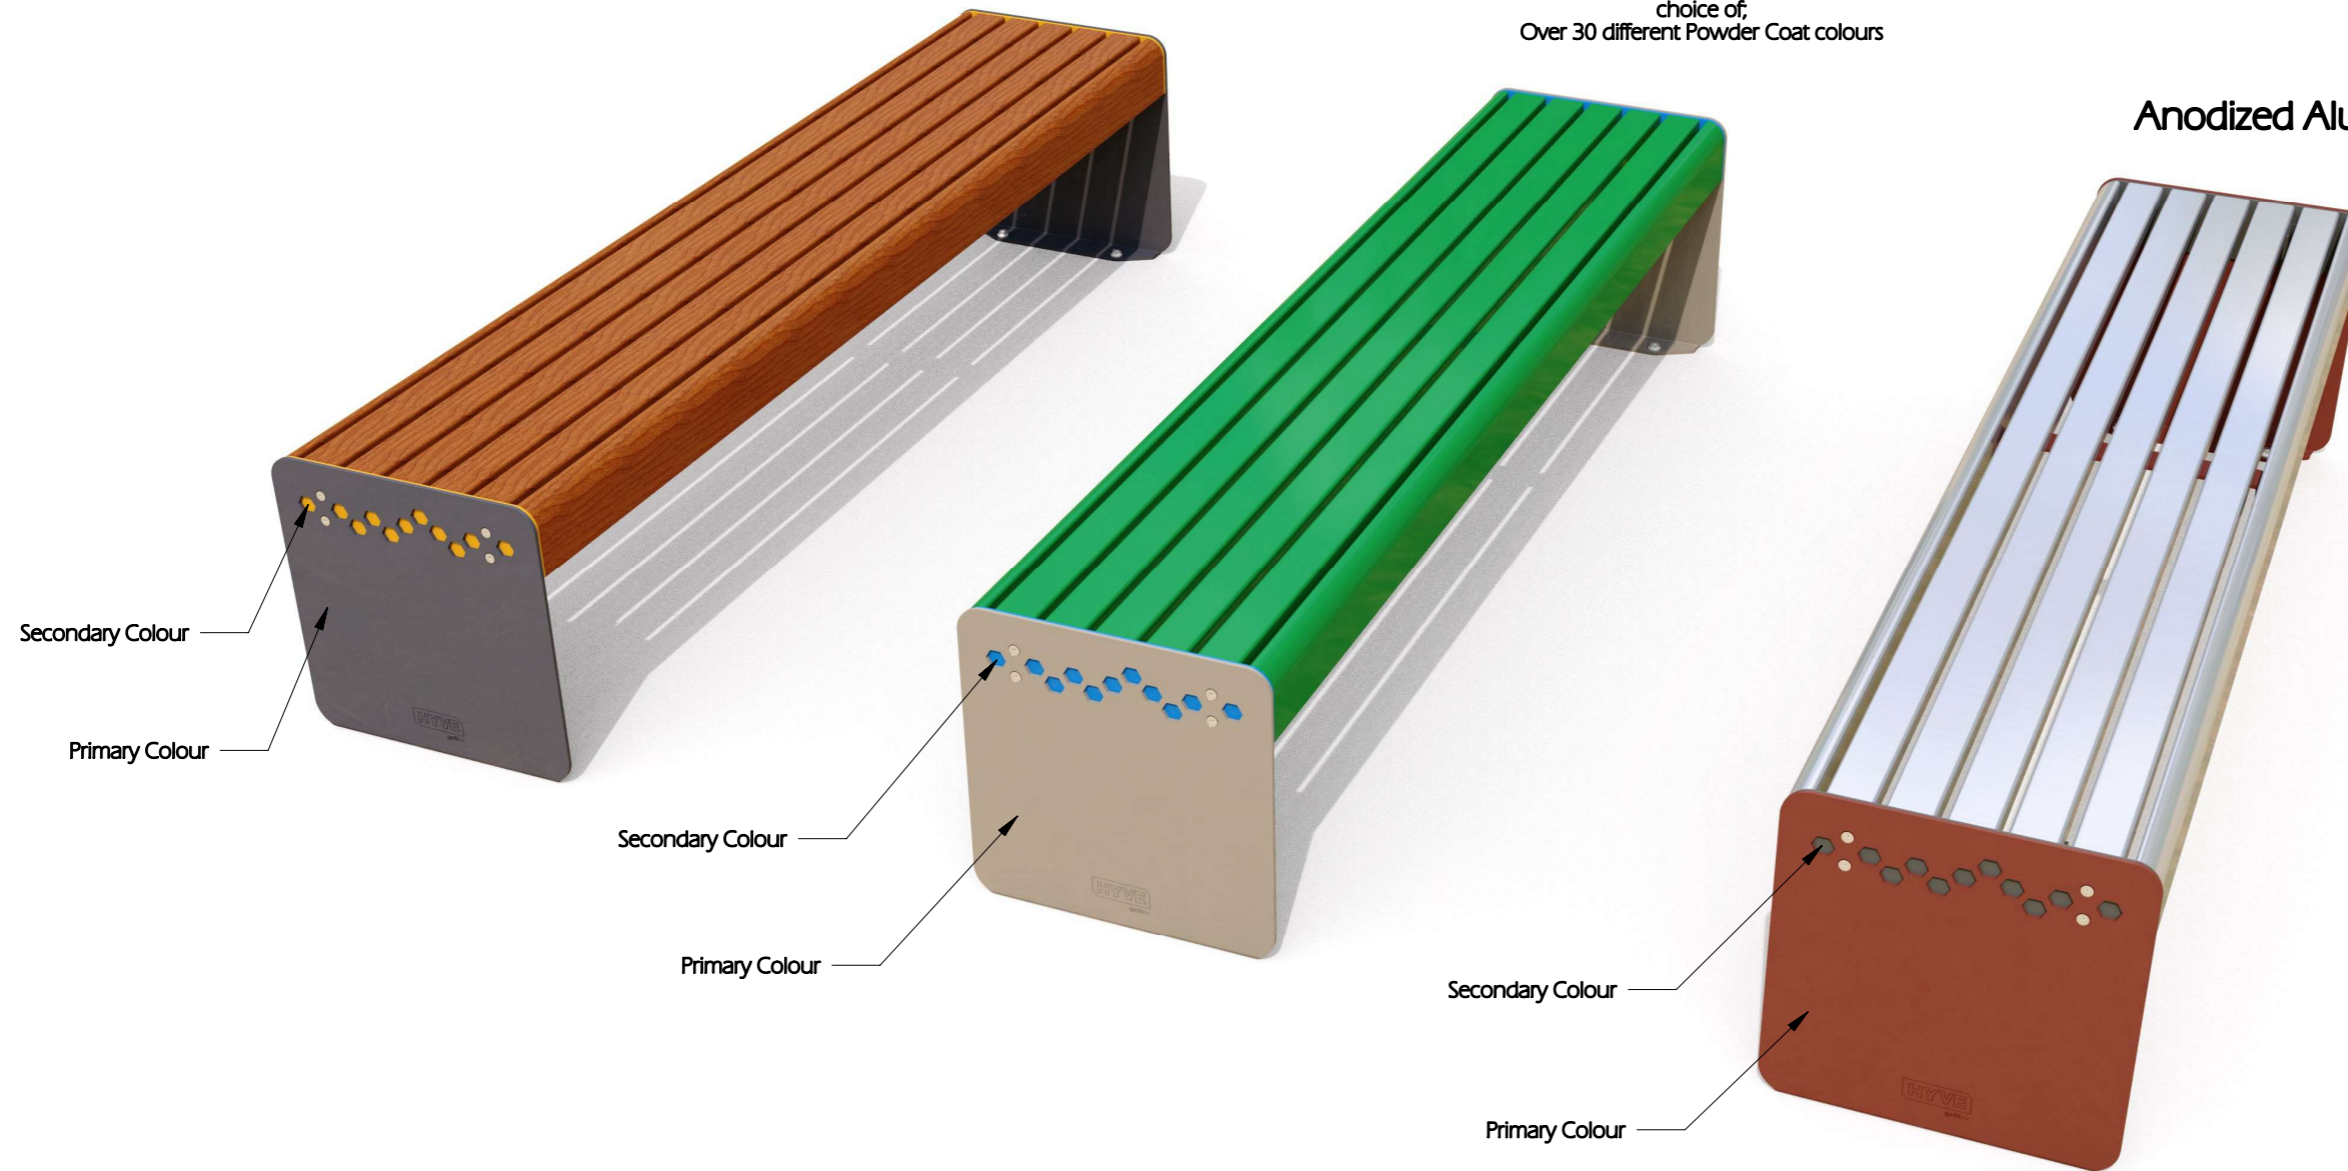

HYVE 2m Bench Seat

Timber Image Slats
choice of;
Westurn Red Cedar Timber Image (Shown)
Blackbutt Timber Image

Powder Coat Slats
choice of;
Over 30 different Powder Coat colours

Anodized Aluminium Slats

Primary Colour - Choice of over 30 different Powder Coat Colours
Secondary Colour - Choice of over 30 different Powder Coat Colours

[Click HERE](#) to be taken to our 3D Configurator to help choose your HYVE Bench seat colours

REV	DATE	BY	DESCRIPTION
0	19APR22	BC	PRODUCT RELEASE

DRAWN: MH	SCALE: AS SHOWN	SHT OF 2
		DATE: 19APR22
DRAWING No. HYV-BS-SM-001		REVISION 0

TOP VIEW

ASSEMBLY CONNECTIONS

For further details on assembly & install, See the HYVE Furniture Installation Manual

ELEVATION

SIDE VIEW

REV	DATE	BY	DESCRIPTION
0	19APR22	BC	PRODUCT RELEASE