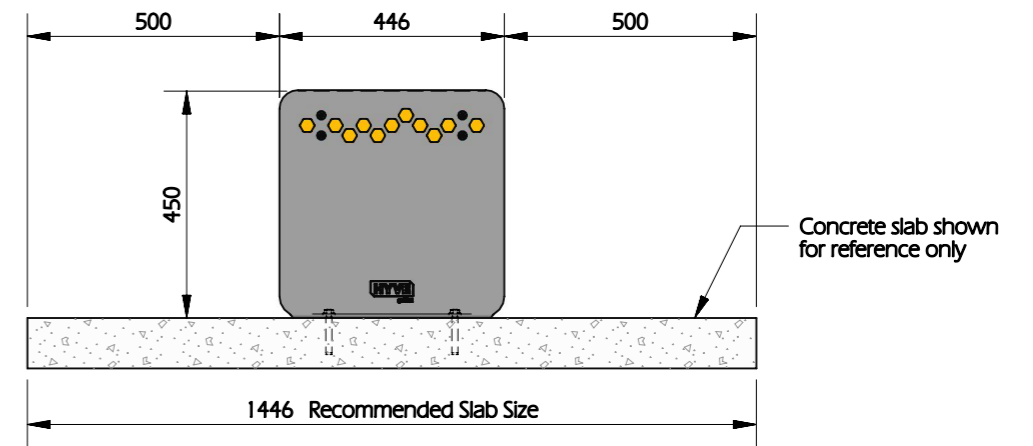

TOP VIEW

ASSEMBLY CONNECTIONS

For further details on assembly & install, See the HYVE Furniture Installation Manual

ELEVATION

SIDE VIEW

REV	DATE	BY	DESCRIPTION
0	19APR22	BC	PRODUCT RELEASE